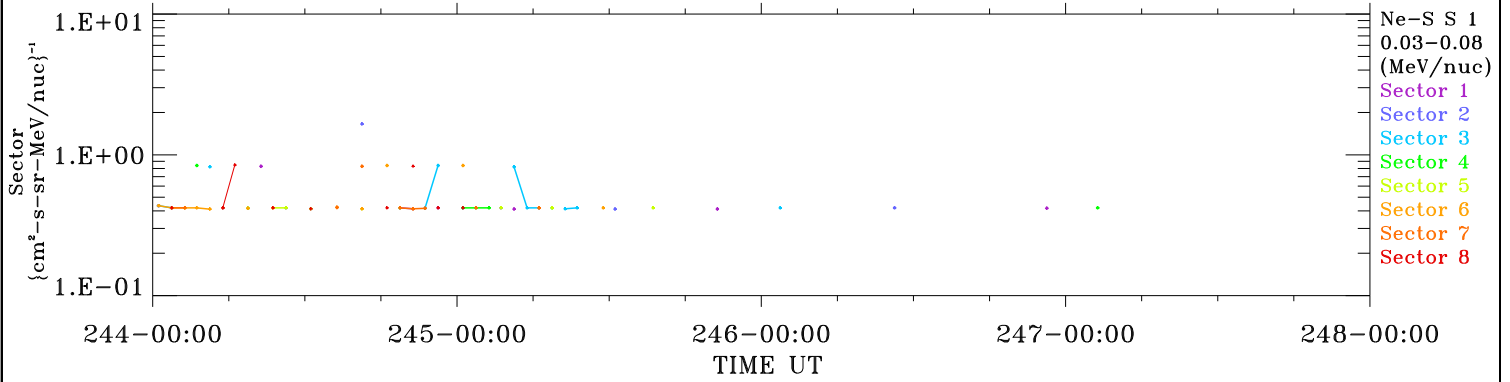

# ACE ULEIS

Sep 1, 2018 (244) – Sep 5, 2018 (248)

Filter : 1,2  
Plotting S/W: V3.0

udf\*listner

4-Day Hourly Averages

Plotting date: Sep 7 2018 08:34

Ne-S

Ne-S