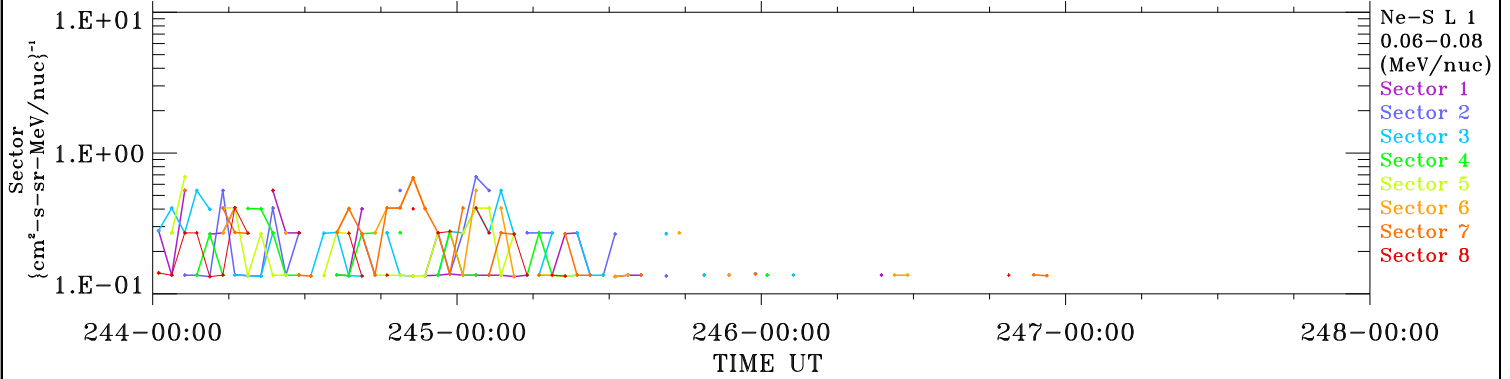

# ACE ULEIS

Sep 1, 2018 (244) – Sep 5, 2018 (248)

Filter : 1,2  
Plotting S/W: V3.0

udf\*listner

4-Day Hourly Averages

Plotting date: Sep 7 2018 08:34

Ne-S

Ne-S