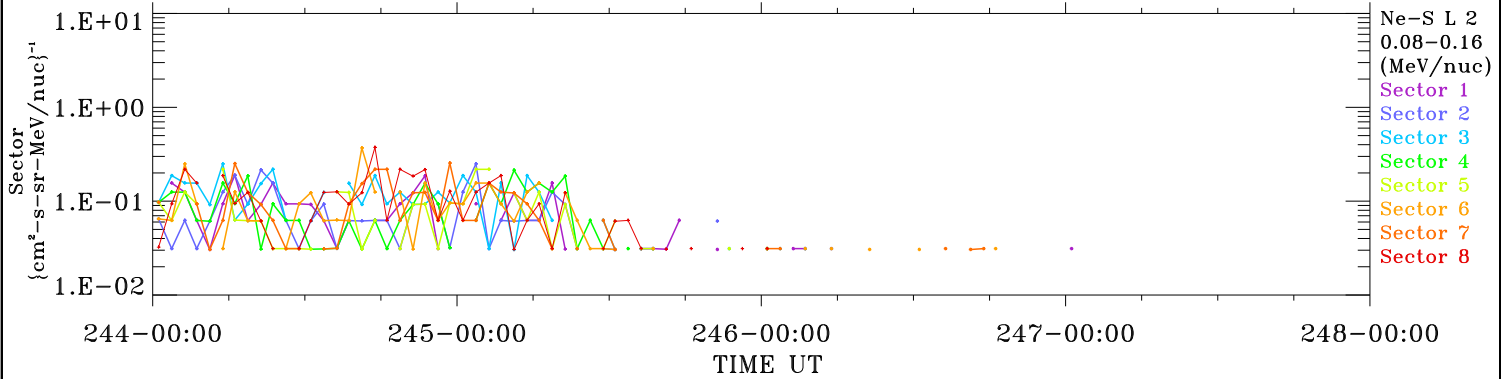

ACE ULEIS

Sep 1, 2018 (244) – Sep 5, 2018 (248)

Filter : 1,2
Plotting S/W: V3.0

udf*listner

4-Day Hourly Averages

Plotting date: Sep 7 2018 08:34

Ne-S

Ne-S

Ne-S

Ne-S