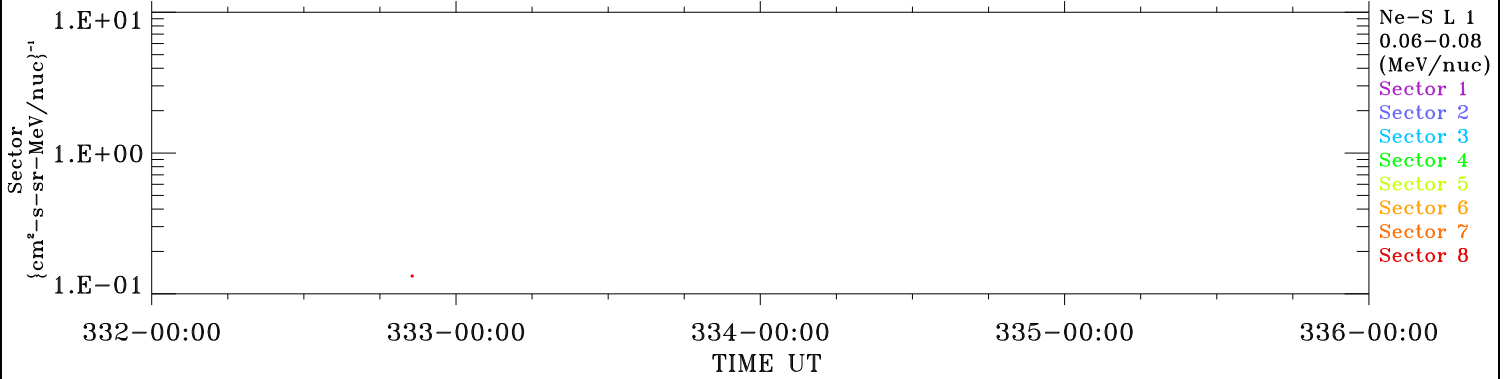

ACE ULEIS

Nov 28, 2018 (332) - Dec 2, 2018 (336)

Filter : 1,2

Plotting S/W: V3.0

Plotting date: Dec 5 2018 08:36

udf*lister

4-Day Hourly Averages

Ne-S

Ne-S

Ne-S

Ne-S