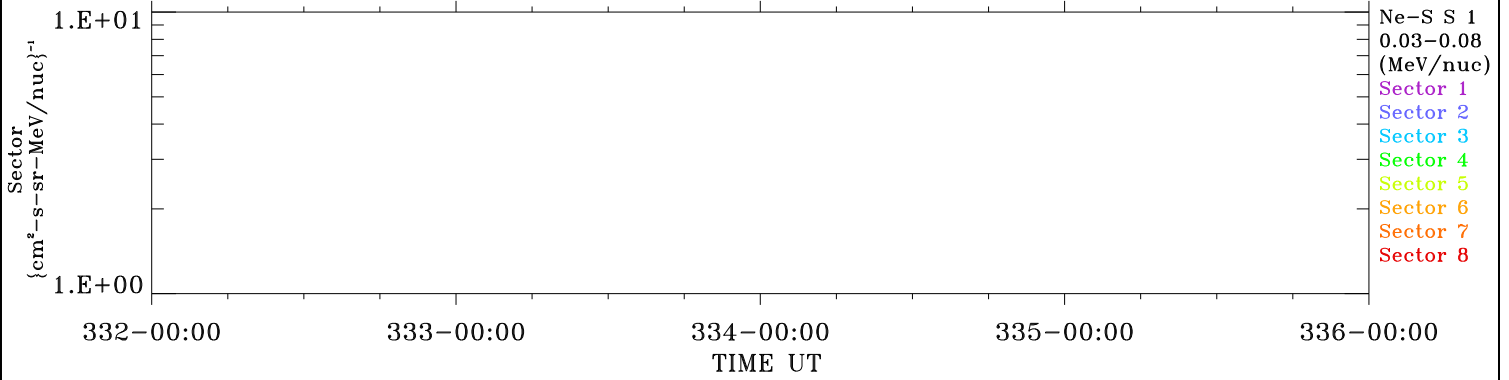

ACE ULEIS

Nov 28, 2018 (332) - Dec 2, 2018 (336)

Filter : 1,2

Plotting S/W: V3.0

Plotting date: Dec 5 2018 08:36

udf*lister

4-Day Hourly Averages

Ne-S