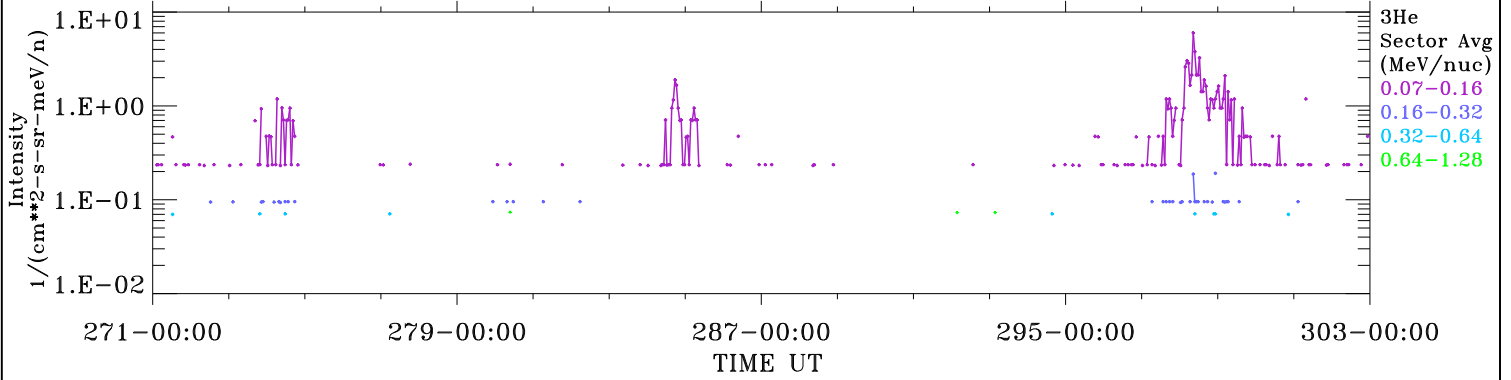

ACE ULEIS

Sep 28, 2009 (271) – Oct 30, 2009 (303)

Filter : 1,2
Plotting S/W: V3.0

32-Day Hourly Averages

Plotting date: Nov 2 2009 08:38

udf*listner

3He

3He