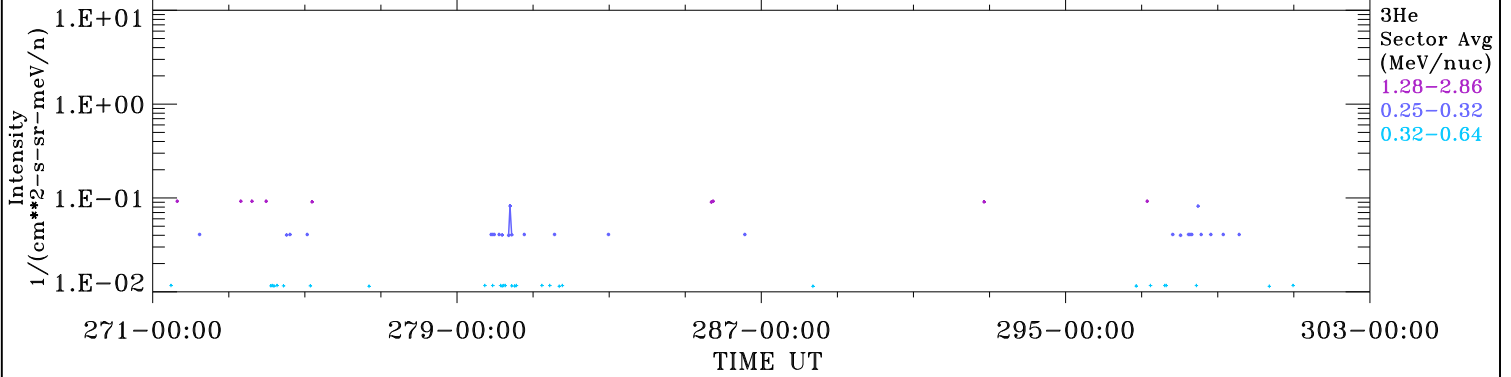

ACE ULEIS

Sep 28, 2009 (271) – Oct 30, 2009 (303)

Filter : 1,2
Plotting S/W: V3.0

32-Day Hourly Averages

Plotting date: Nov 2 2009 08:38

udf*listner

3He

3He