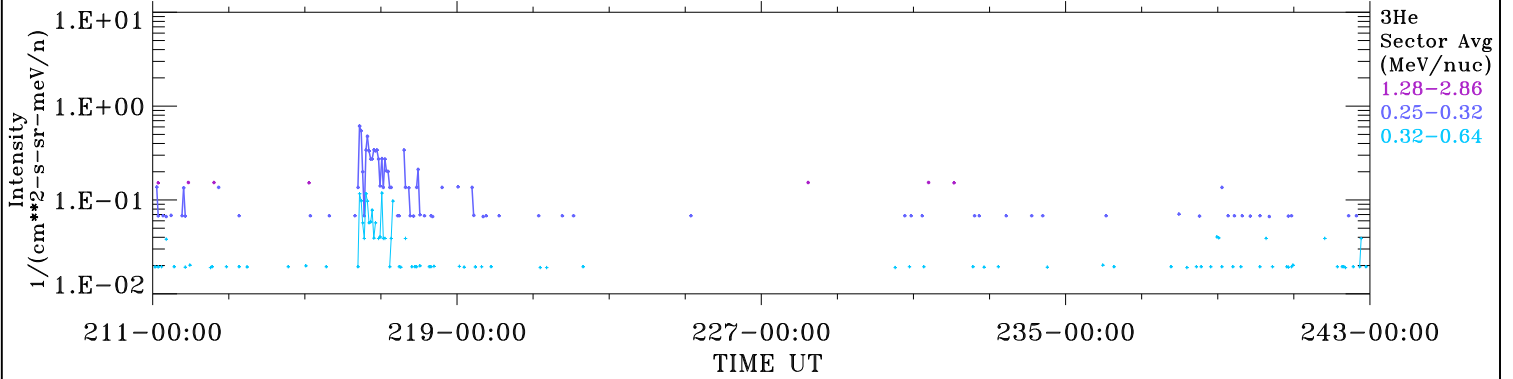

ACE ULEIS

Jul 30, 2017 (211) – Aug 31, 2017 (243)

Filter : 1,2
Plotting S/W: V3.0

udf*lister

32-Day Hourly Averages

Plotting date: Aug 14 2022 03:14

3He

3He