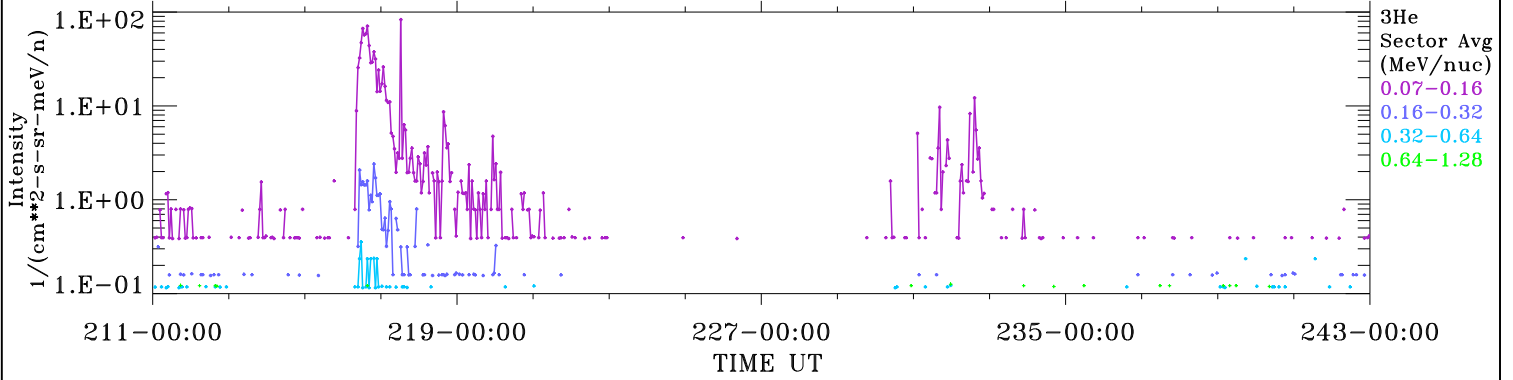

ACE ULEIS

Jul 30, 2017 (211) – Aug 31, 2017 (243)

Filter : 1,2
Plotting S/W: V3.0

udf*lister

32-Day Hourly Averages

Plotting date: Aug 14 2022 03:14

3He

3He