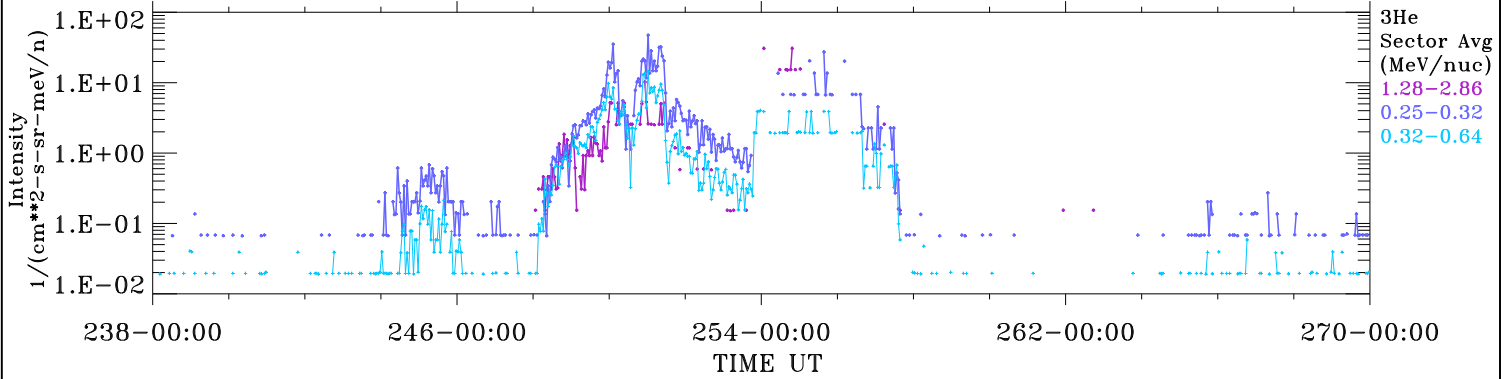

ACE ULEIS

Aug 26, 2017 (238) – Sep 27, 2017 (270)

32-Day Hourly Averages

Filter : 1,2

Plotting S/W: V3.0

Plotting date: Aug 14 2022 03:17

udf*lister

3He

3He

3He