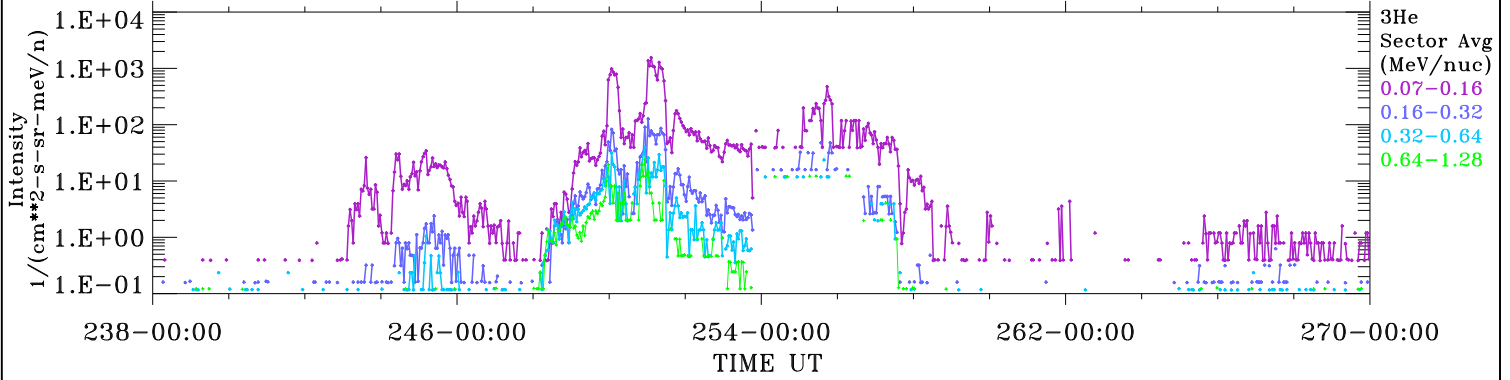

ACE ULEIS

Aug 26, 2017 (238) – Sep 27, 2017 (270)

32-Day Hourly Averages

Filter : 1,2

Plotting S/W: V3.0

Plotting date: Aug 14 2022 03:17

udf*lister

3He