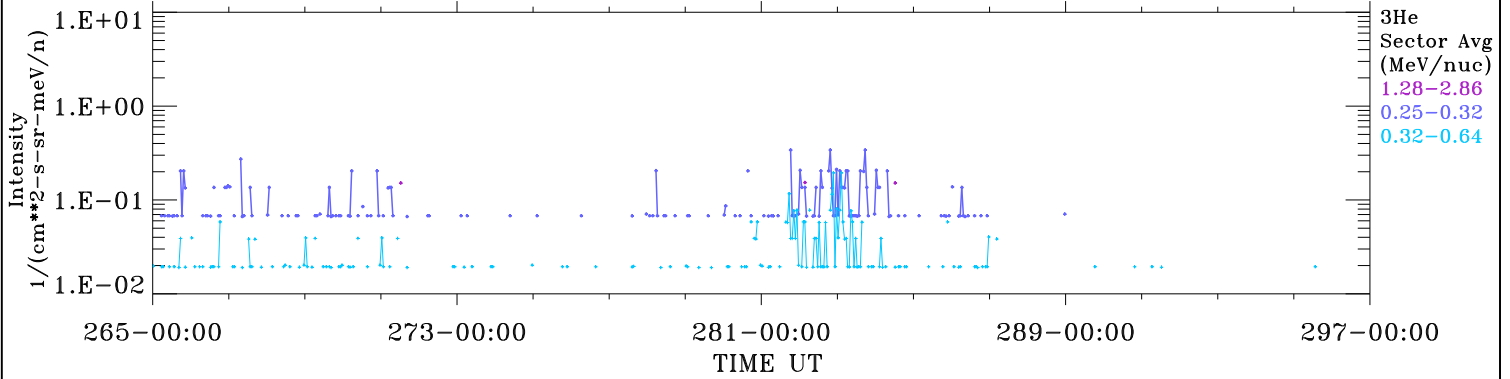

ACE ULEIS

Sep 22, 2017 (265) – Oct 24, 2017 (297)

Filter : 1,2

Plotting S/W: V3.0

32-Day Hourly Averages

Plotting date: Aug 14 2022 03:19

udf*lister

3He

3He

3He