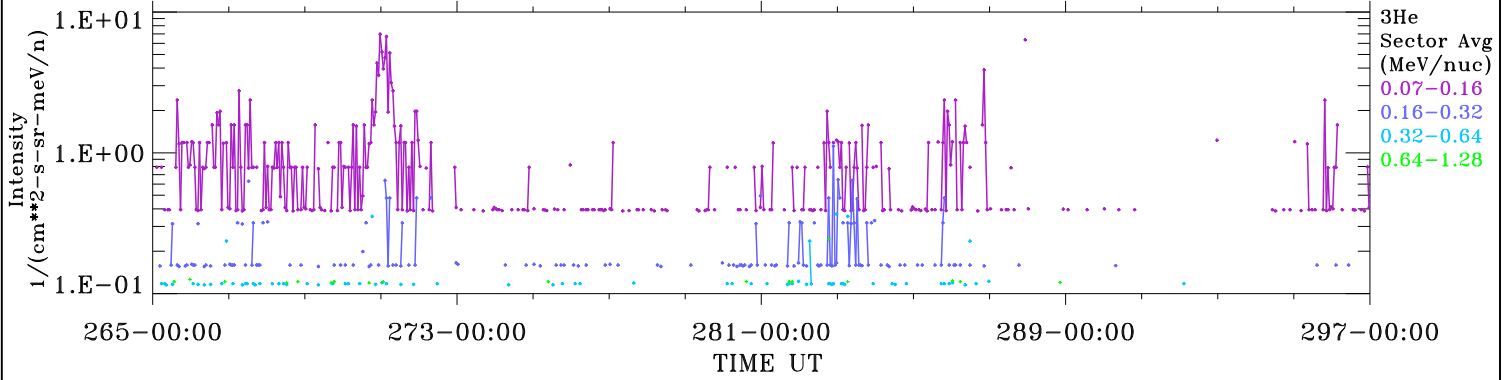

ACE ULEIS

Sep 22, 2017 (265) – Oct 24, 2017 (297)

Filter : 1,2

Plotting S/W: V3.0

32-Day Hourly Averages

Plotting date: Aug 14 2022 03:19

udf*lister

3He