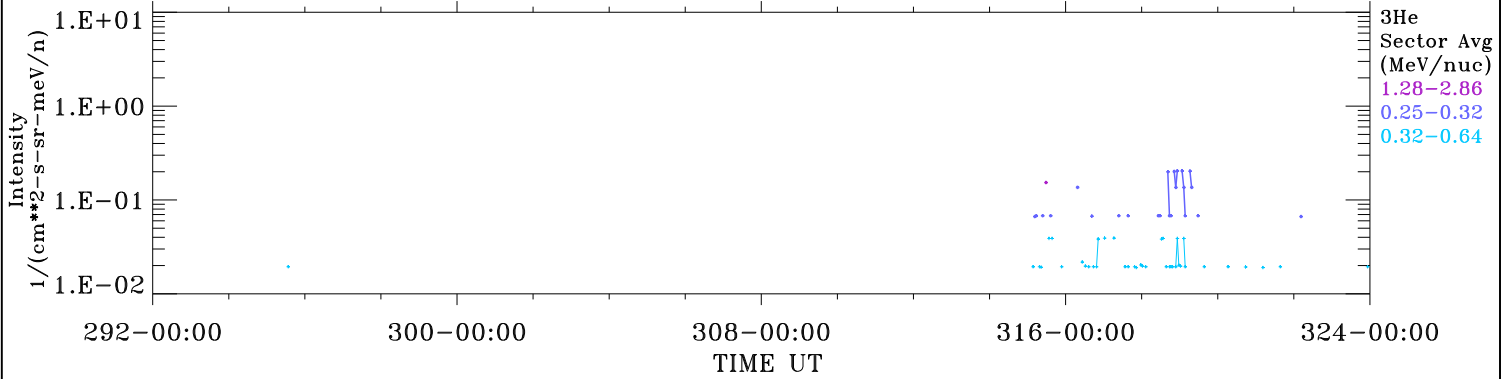

ACE ULEIS

Oct 19, 2017 (292) – Nov 20, 2017 (324)

Filter : 1,2

Plotting S/W: V3.0

32-Day Hourly Averages

Plotting date: Aug 14 2022 03:21

udf*lister

3He

3He

3He