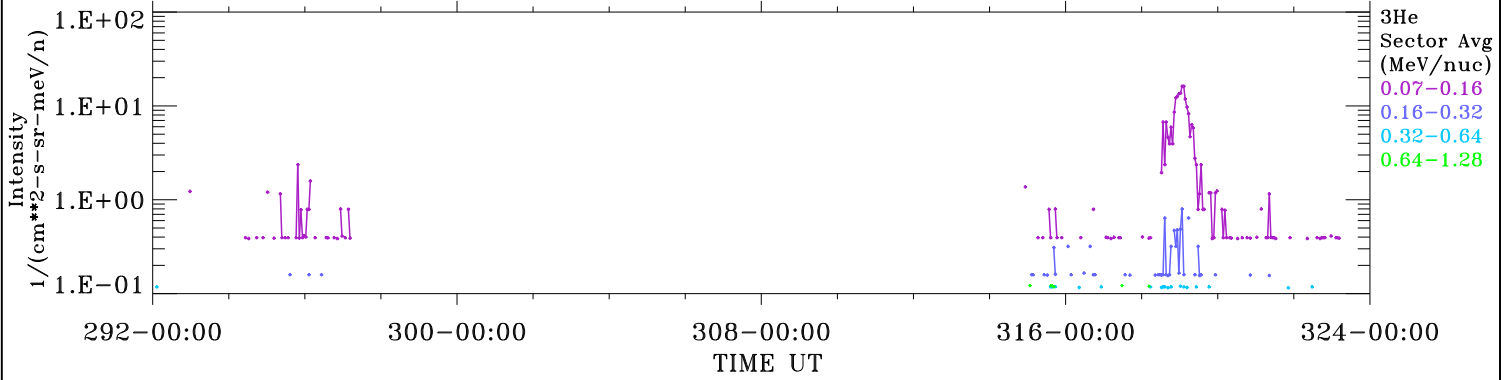

ACE ULEIS

Oct 19, 2017 (292) – Nov 20, 2017 (324)

Filter : 1,2

Plotting S/W: V3.0

32-Day Hourly Averages

Plotting date: Aug 14 2022 03:21

udf*lister

3He