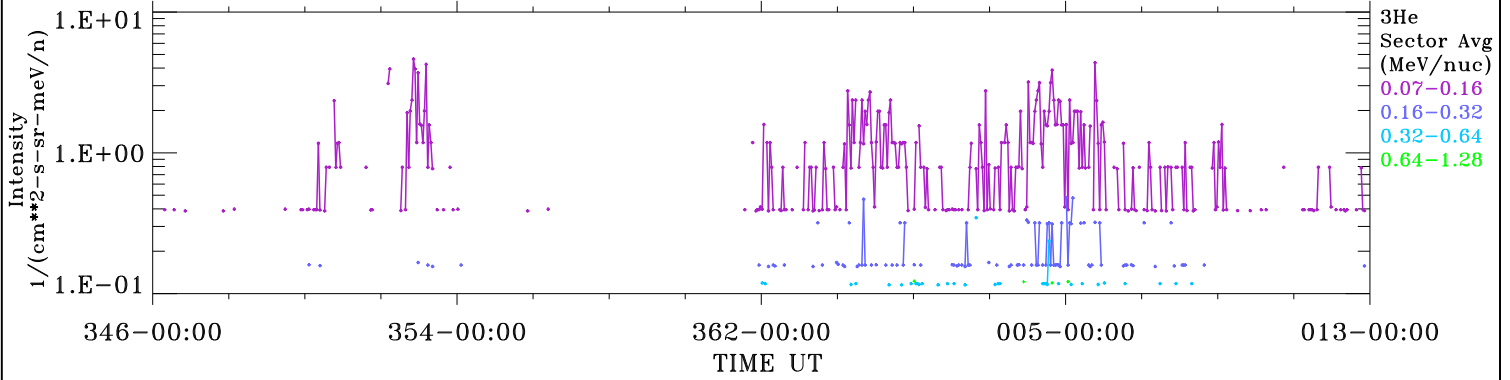

ACE ULEIS

Dec 12, 2017 (346) – Jan 13, 2018 (13)

32-Day Hourly Averages

Filter : 1,2

Plotting S/W: V3.0

Plotting date: Aug 14 2022 03:25

udf*lister

3He