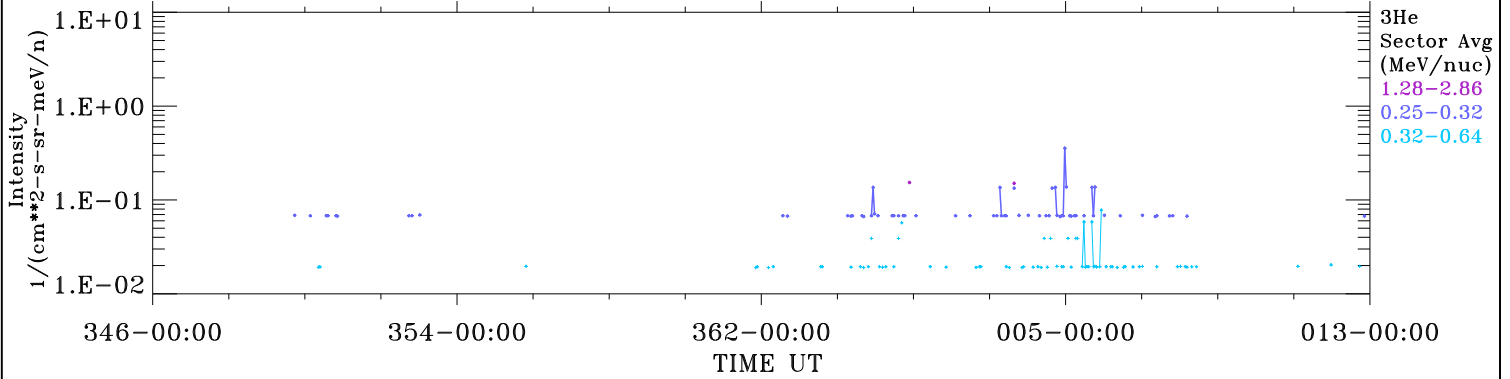

ACE ULEIS

Dec 12, 2017 (346) – Jan 13, 2018 (13)

32-Day Hourly Averages

Filter : 1,2

Plotting S/W: V3.0

Plotting date: Aug 14 2022 03:25

udf*lister

3He

3He

3He