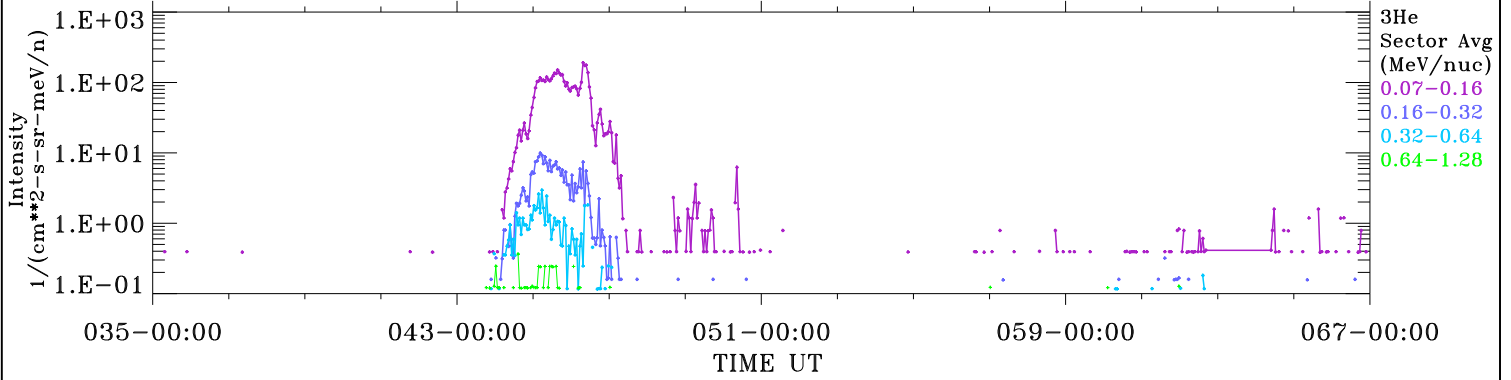

ACE ULEIS

Feb 4, 2018 (35) - Mar 8, 2018 (67)

Filter : 1,2
Plotting S/W: V3.0

udf*lister

32-Day Hourly Averages

Plotting date: Aug 14 2022 03:29

3He

3He