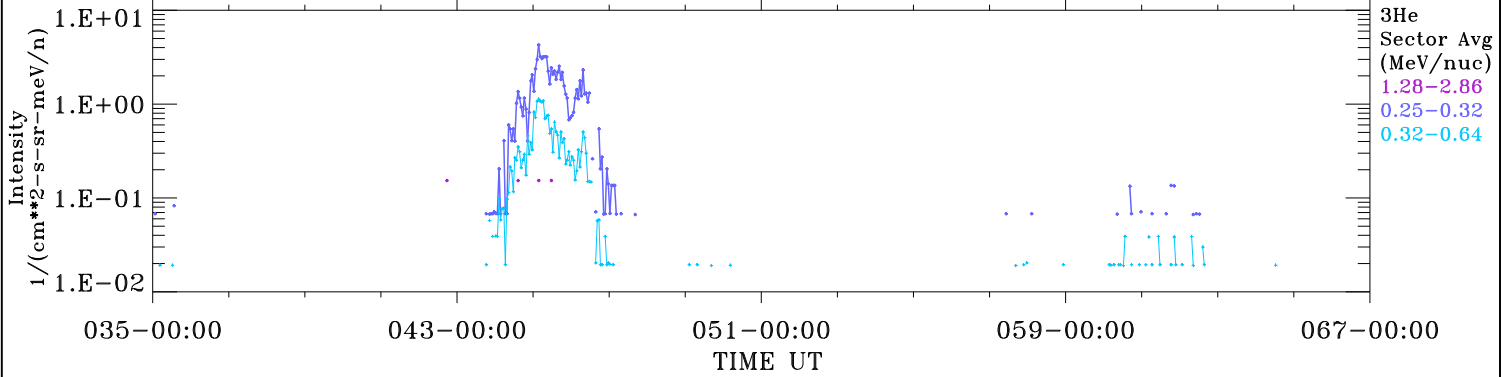

ACE ULEIS

Feb 4, 2018 (35) - Mar 8, 2018 (67)

Filter : 1,2
Plotting S/W: V3.0

udf*lister

32-Day Hourly Averages

Plotting date: Aug 14 2022 03:29

3He

3He