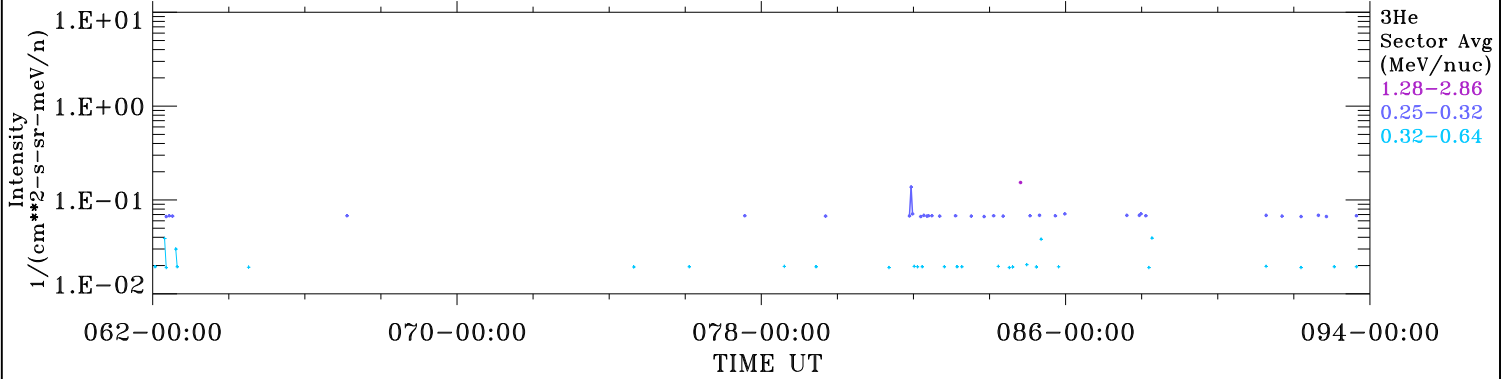

ACE ULEIS

Mar 3, 2018 (62) - Apr 4, 2018 (94)

Filter : 1,2
Plotting S/W: V3.0

udf*lister

32-Day Hourly Averages

Plotting date: Aug 14 2022 03:31

3He

3He