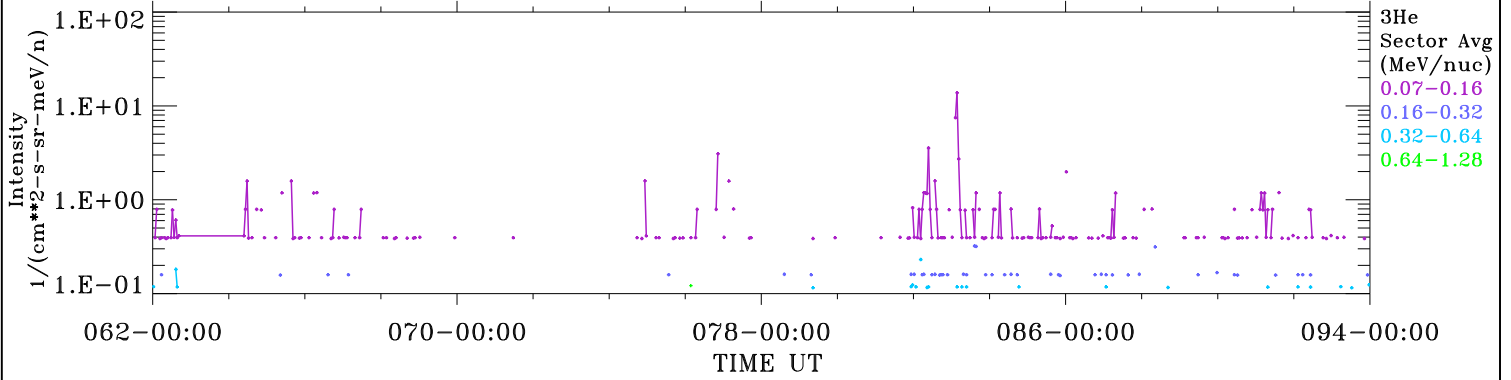

ACE ULEIS

Mar 3, 2018 (62) - Apr 4, 2018 (94)

Filter : 1,2
Plotting S/W: V3.0

udf*lister

32-Day Hourly Averages

Plotting date: Aug 14 2022 03:31

3He

3He