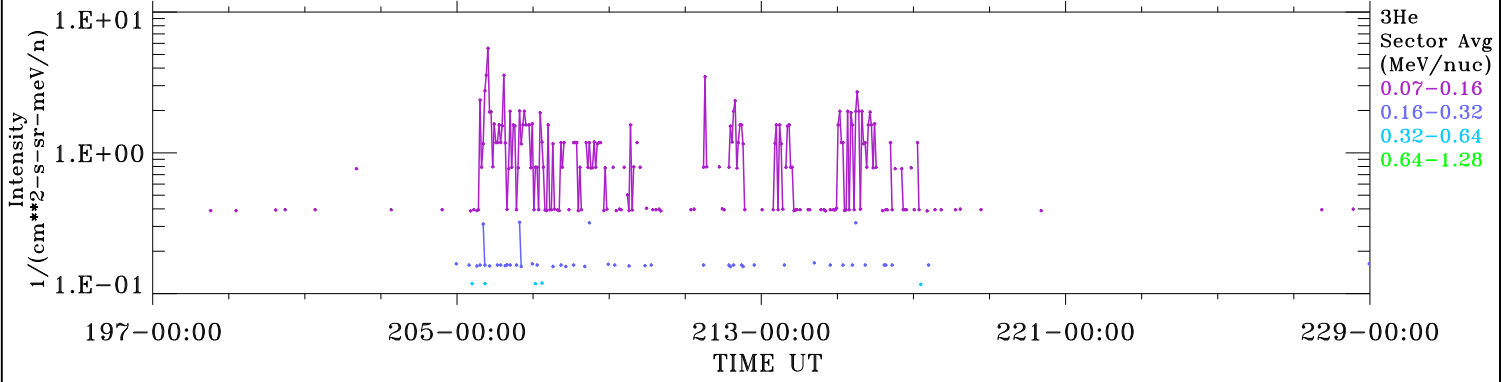

ACE ULEIS

Jul 16, 2018 (197) – Aug 17, 2018 (229)

Filter : 1,2
Plotting S/W: V3.0

udf*lister

32-Day Hourly Averages

Plotting date: Aug 14 2022 03:41

3He

3He