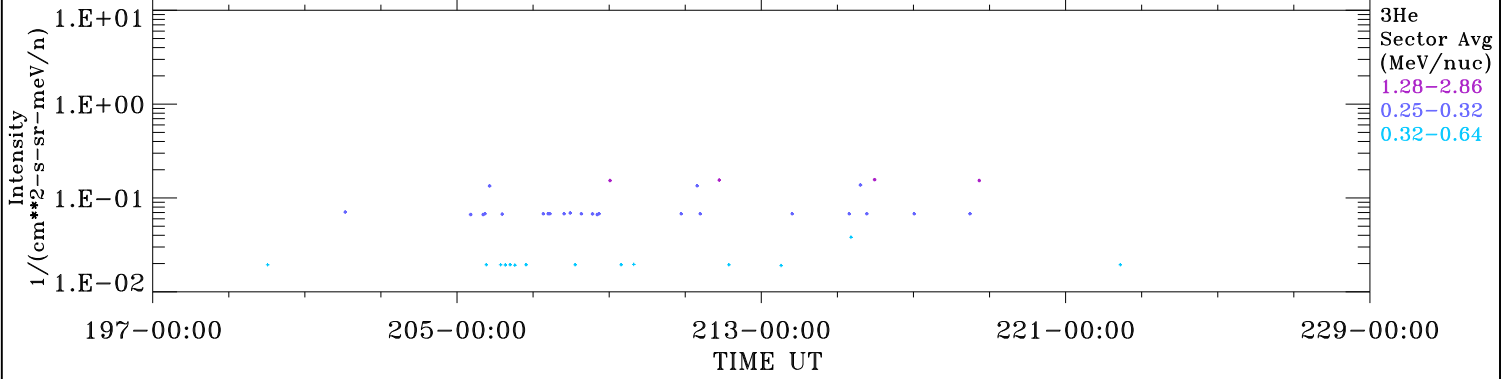

ACE ULEIS

Jul 16, 2018 (197) – Aug 17, 2018 (229)

Filter : 1,2
Plotting S/W: V3.0

udf*lister

32-Day Hourly Averages

Plotting date: Aug 14 2022 03:41

3He

3He