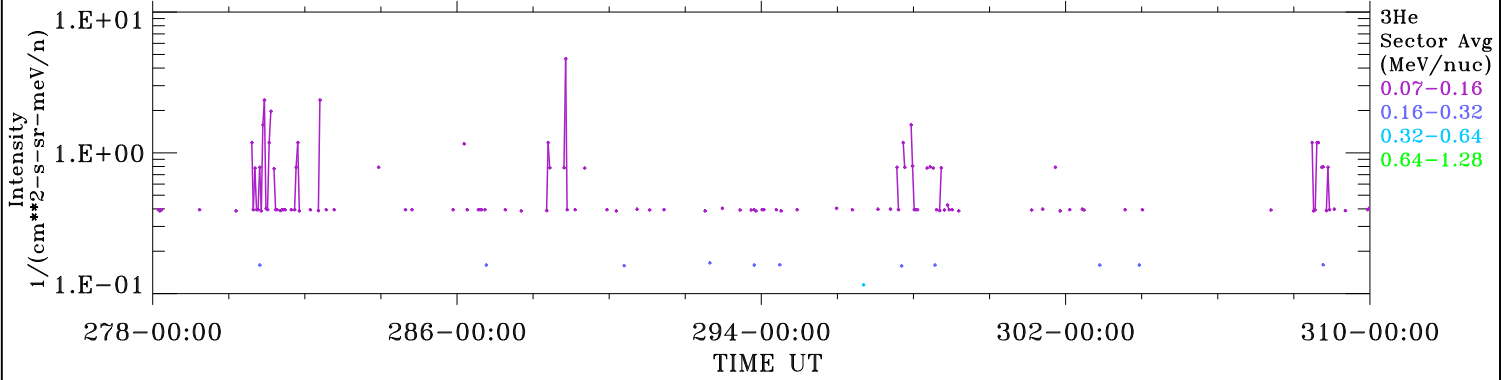

ACE ULEIS

Oct 5, 2018 (278) – Nov 6, 2018 (310)

Filter : 1,2
Plotting S/W: V3.0

udf*lister

32-Day Hourly Averages

Plotting date: Aug 14 2022 03:46

3He

3He