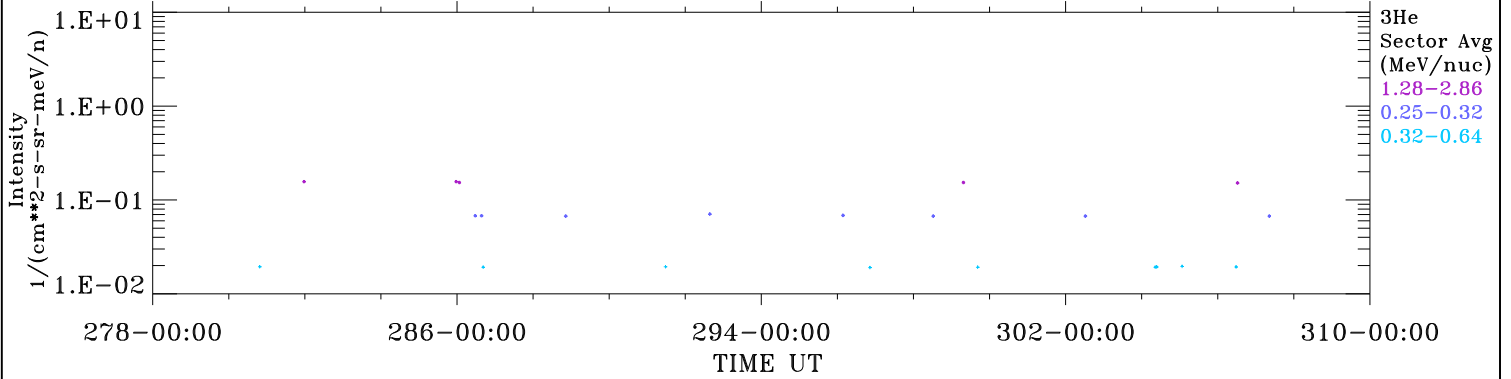

ACE ULEIS

Oct 5, 2018 (278) – Nov 6, 2018 (310)

Filter : 1,2
Plotting S/W: V3.0

udf*lister

32-Day Hourly Averages

Plotting date: Aug 14 2022 03:46

3He

3He