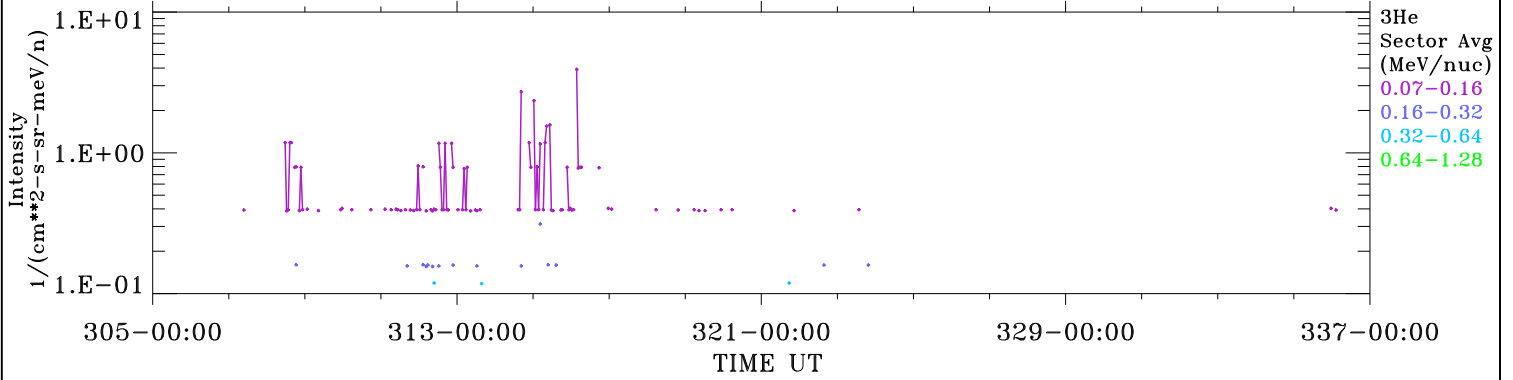

ACE ULEIS

Nov 1, 2018 (305) – Dec 3, 2018 (337)
32-Day Hourly Averages

Filter : 1,2
Plotting S/W: V3.0
Plotting date: Aug 14 2022 03:48

udf*lister

3He

3He

3He