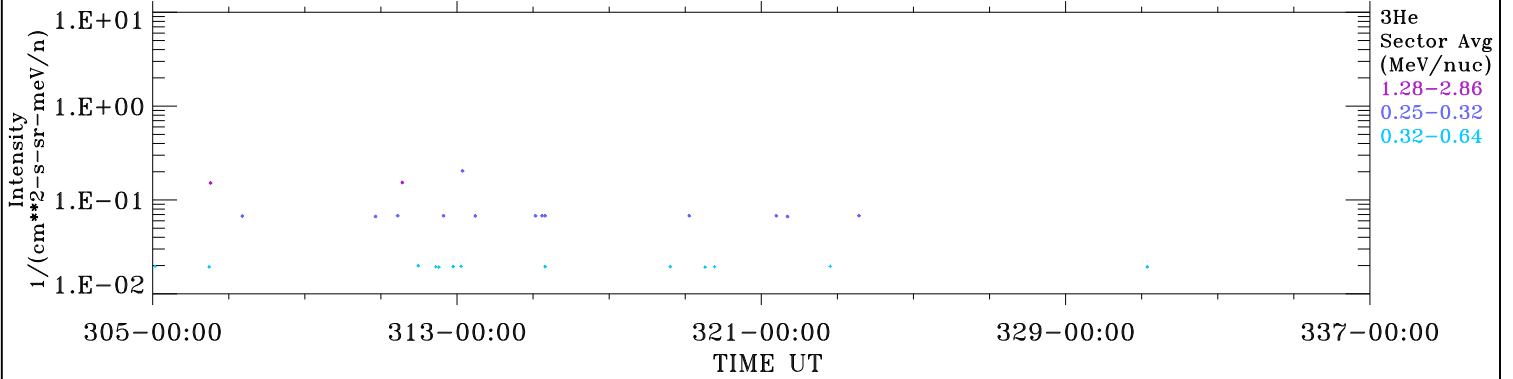

ACE ULEIS

Nov 1, 2018 (305) – Dec 3, 2018 (337)
32-Day Hourly Averages

Filter : 1,2
Plotting S/W: V3.0
Plotting date: Aug 14 2022 03:48

udf*lister

3He

3He

3He