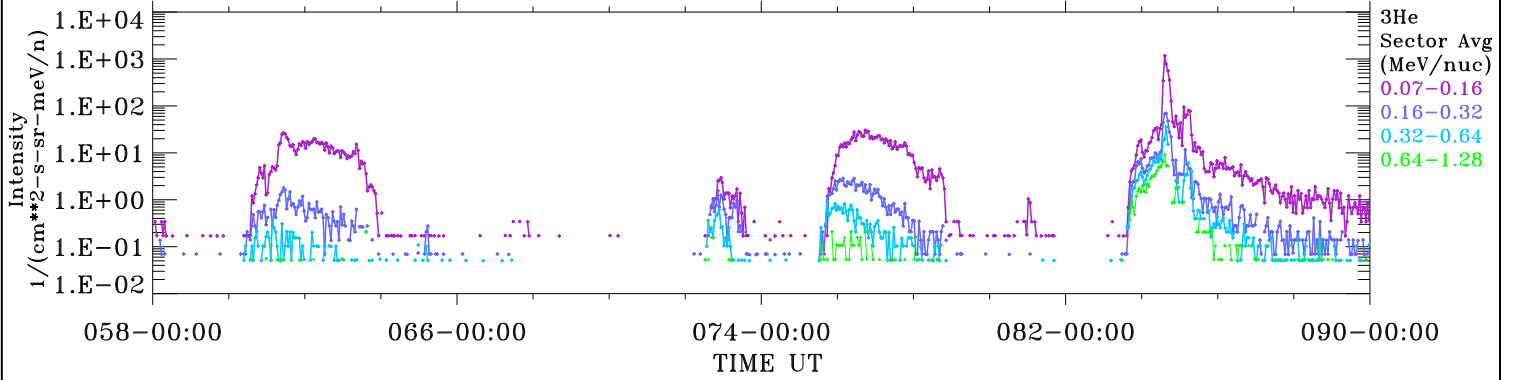

ACE ULEIS

Feb 27, 2024 (58) – Mar 30, 2024 (90)

Filter : 1,2
Plotting S/W: V3.0

udf*lister

32-Day Hourly Averages

Plotting date: Apr 2 2024 10:34

3He