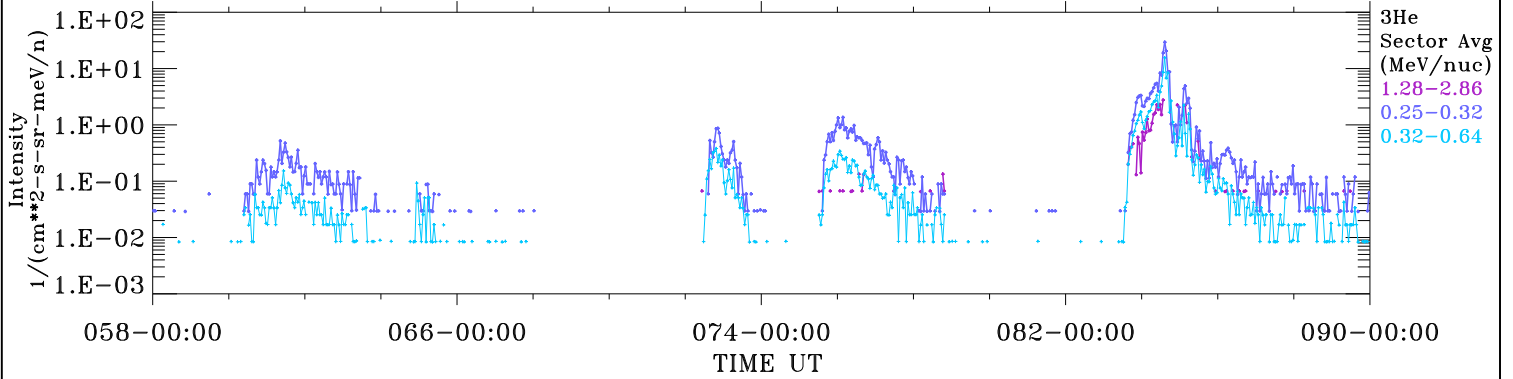

ACE ULEIS

Feb 27, 2024 (58) – Mar 30, 2024 (90)

Filter : 1,2
Plotting S/W: V3.0

udf*lister

32-Day Hourly Averages

Plotting date: Apr 2 2024 10:34

3He

3He

3He