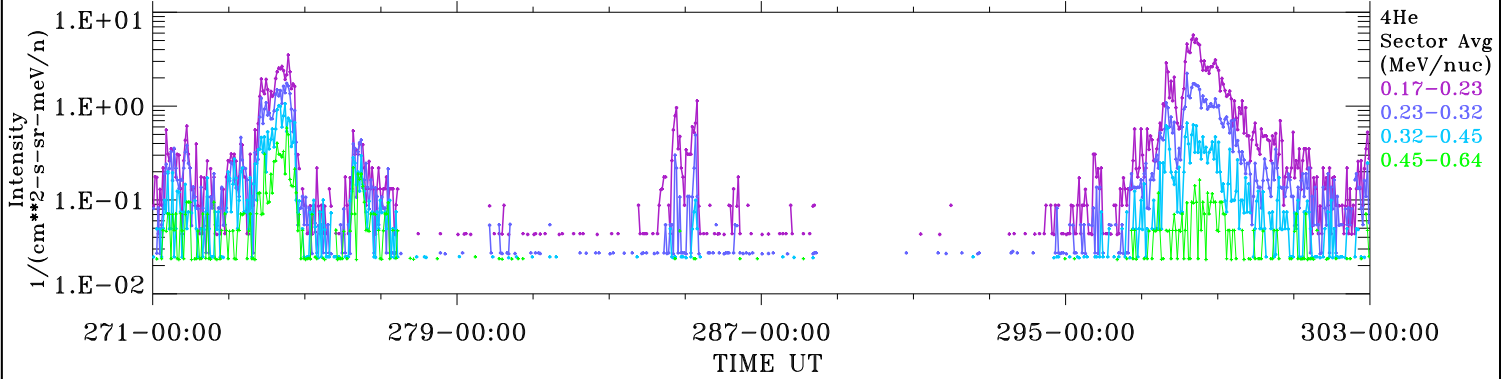

ACE ULEIS

Sep 28, 2009 (271) – Oct 30, 2009 (303)

Filter : 1,2

Plotting S/W: V3.0

32-Day Hourly Averages

Plotting date: Nov 2 2009 08:38

udf*lister

4He

4He

4He

4He