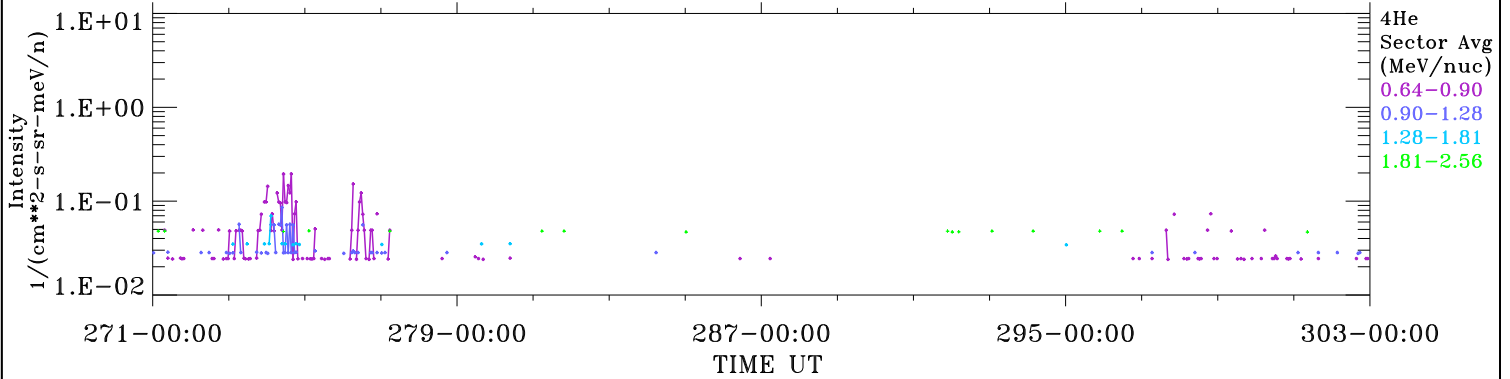

ACE ULEIS

Sep 28, 2009 (271) – Oct 30, 2009 (303)

Filter : 1,2

Plotting S/W: V3.0

32-Day Hourly Averages

Plotting date: Nov 2 2009 08:38

udf*lister

4He

4He

4He

4He