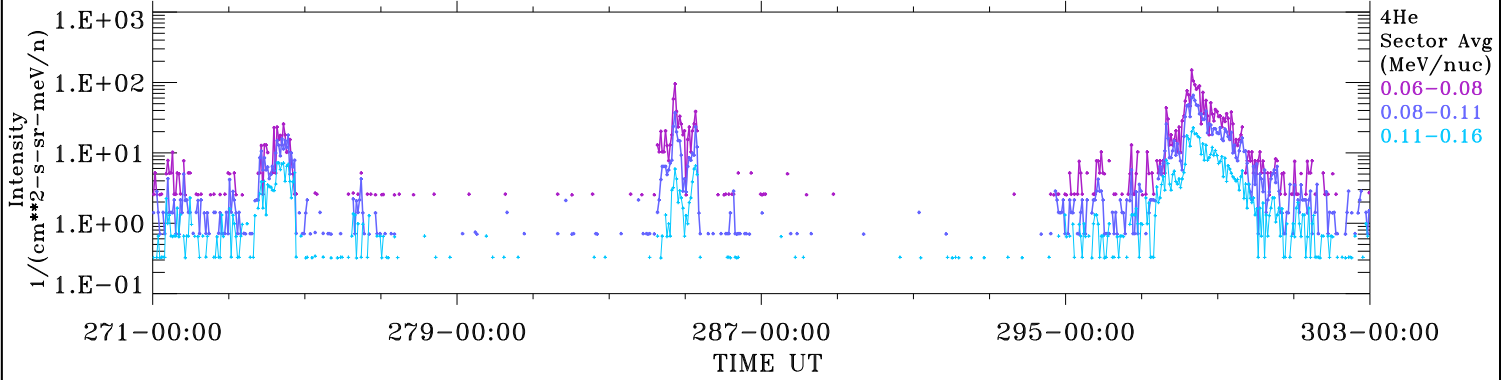

ACE ULEIS

Sep 28, 2009 (271) – Oct 30, 2009 (303)

Filter : 1,2

Plotting S/W: V3.0

32-Day Hourly Averages

Plotting date: Nov 2 2009 08:38

udf*lister

4He