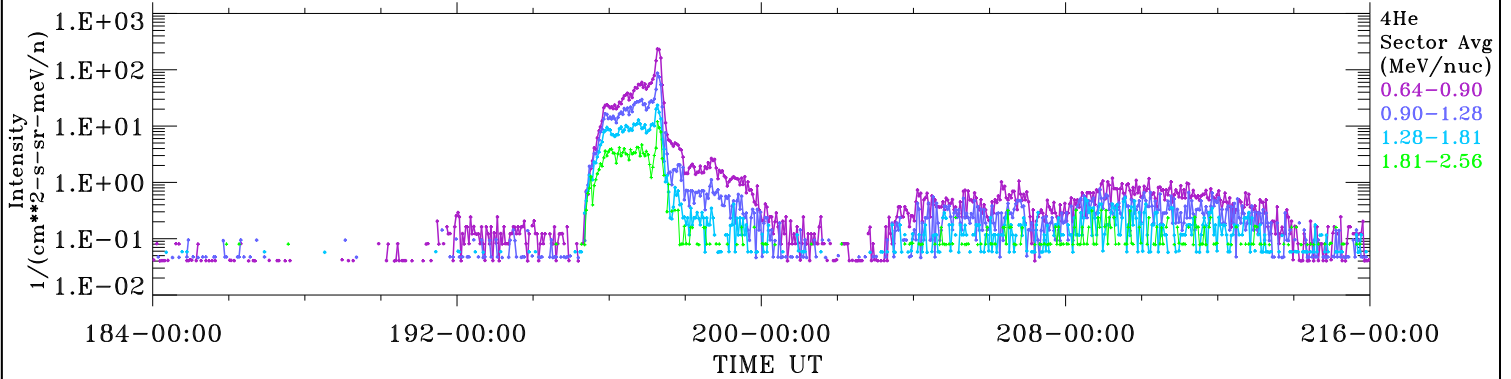

ACE ULEIS

Jul 3, 2017 (184) – Aug 4, 2017 (216)

Filter : 1,2
Plotting S/W: V3.0

udf*listner

32-Day Hourly Averages

Plotting date: Aug 14 2022 03:12

4He

4He

4He

4He