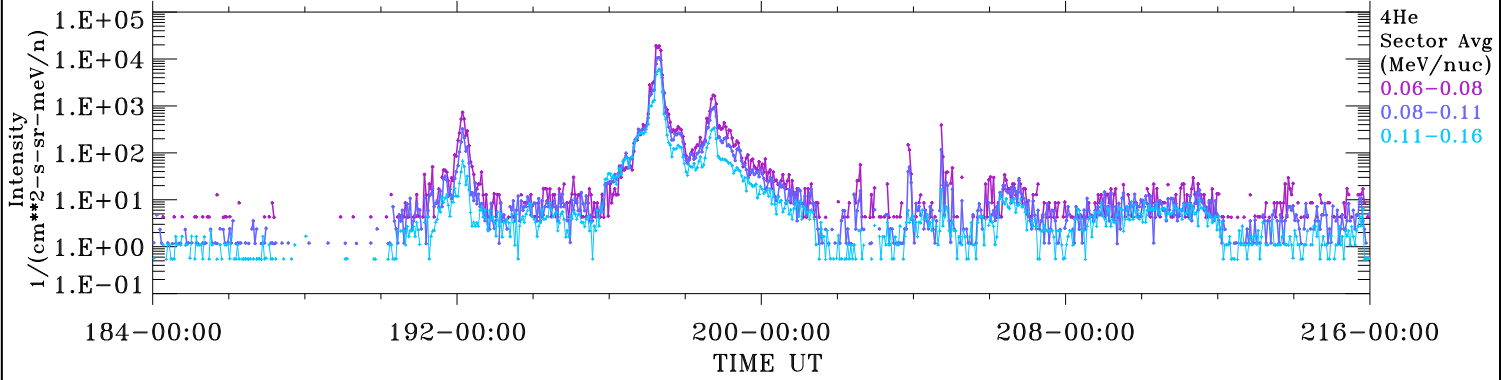

ACE ULEIS

Jul 3, 2017 (184) – Aug 4, 2017 (216)

Filter : 1,2
Plotting S/W: V3.0

udf*listner

32-Day Hourly Averages

Plotting date: Aug 14 2022 03:12

4He

4He