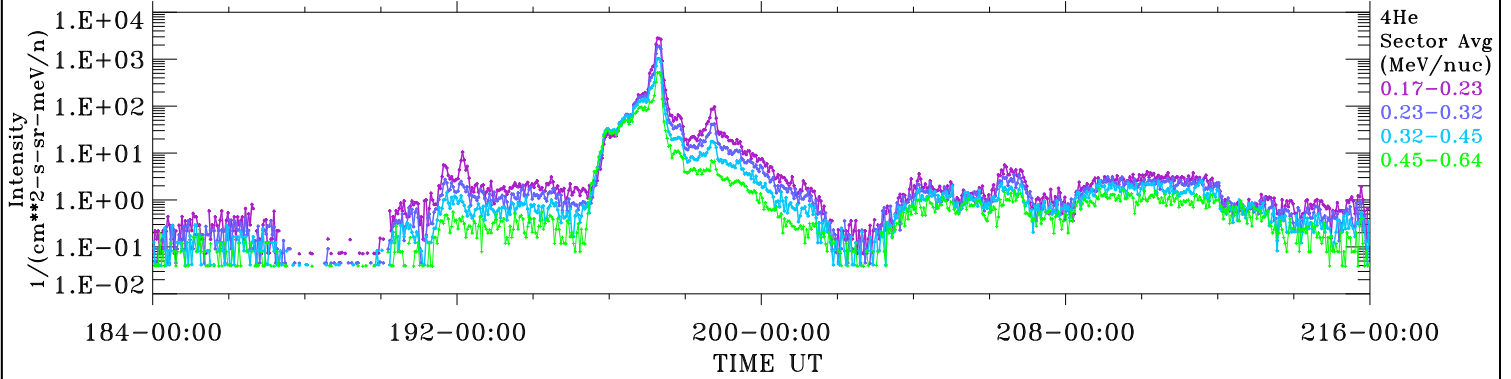

ACE ULEIS

Jul 3, 2017 (184) – Aug 4, 2017 (216)

Filter : 1,2
Plotting S/W: V3.0

udf*listner

32-Day Hourly Averages

Plotting date: Aug 14 2022 03:12

4He

4He