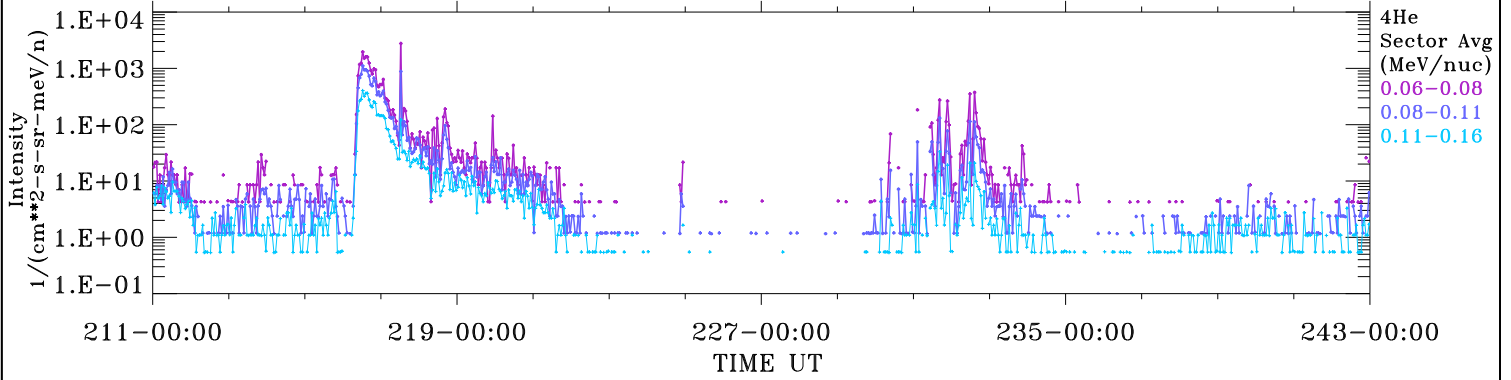

ACE ULEIS

Jul 30, 2017 (211) – Aug 31, 2017 (243)

Filter : 1,2
Plotting S/W: V3.0

udf*listner

32-Day Hourly Averages

Plotting date: Aug 14 2022 03:14

4He

4He