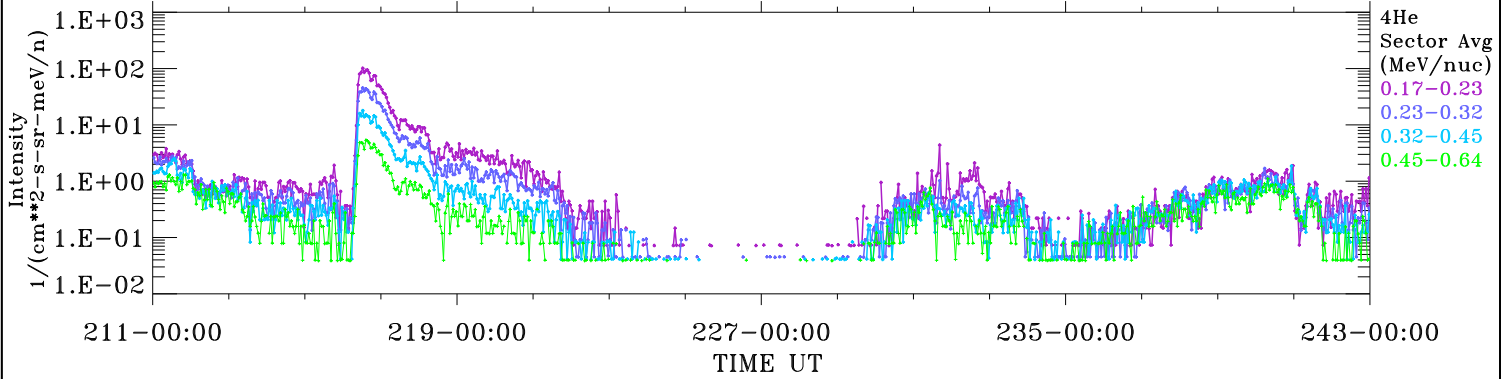

ACE ULEIS

Jul 30, 2017 (211) – Aug 31, 2017 (243)

Filter : 1,2
Plotting S/W: V3.0

udf*listner

32-Day Hourly Averages

Plotting date: Aug 14 2022 03:14

4He

4He