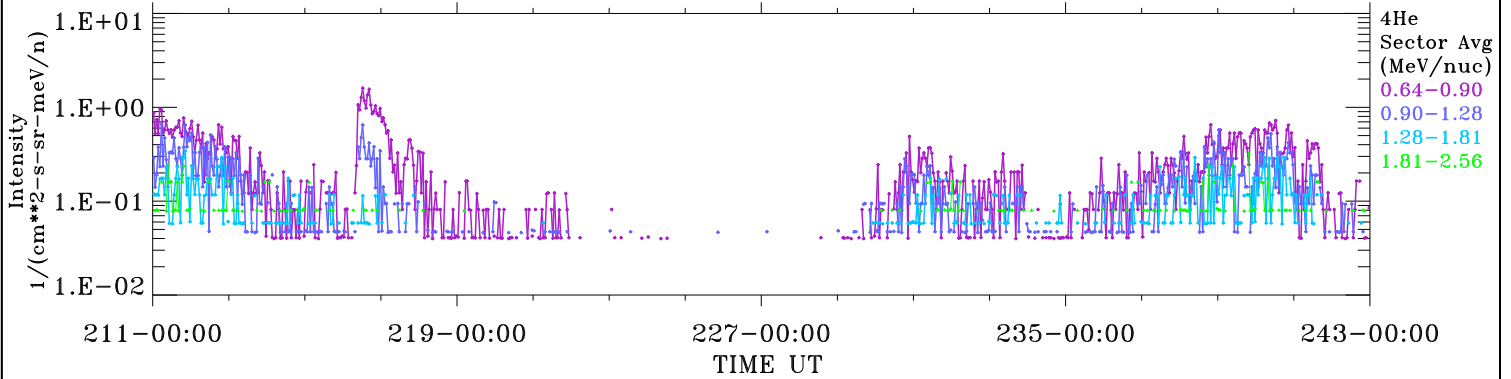

ACE ULEIS

Jul 30, 2017 (211) – Aug 31, 2017 (243)

Filter : 1,2
Plotting S/W: V3.0

udf*listner

32-Day Hourly Averages

Plotting date: Aug 14 2022 03:14

4He

4He

4He

4He