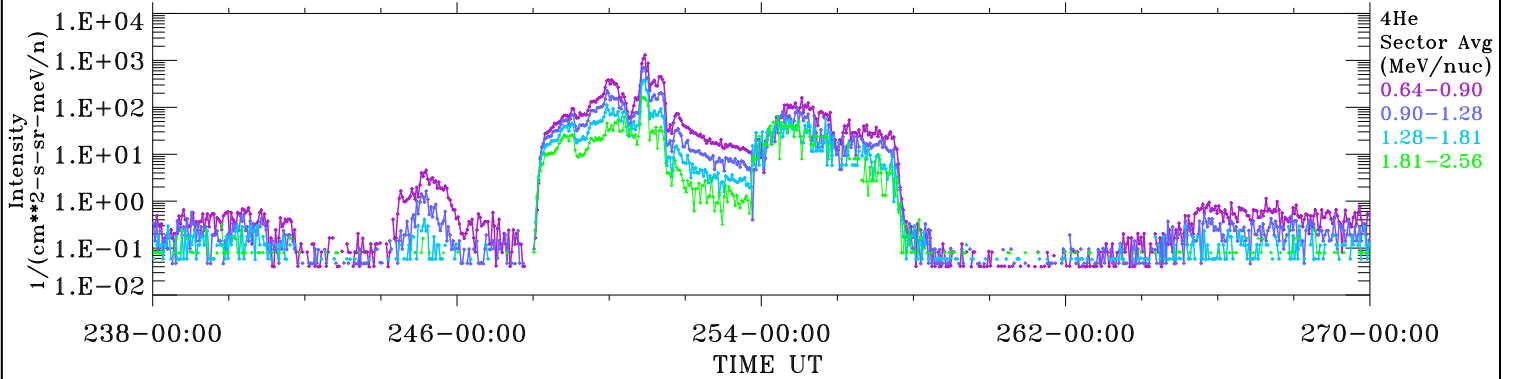

ACE ULEIS

Aug 26, 2017 (238) – Sep 27, 2017 (270)

Filter : 1,2
Plotting S/W: V3.0

udf*lister

32-Day Hourly Averages

Plotting date: Aug 14 2022 03:17

4He

4He

4He

4He