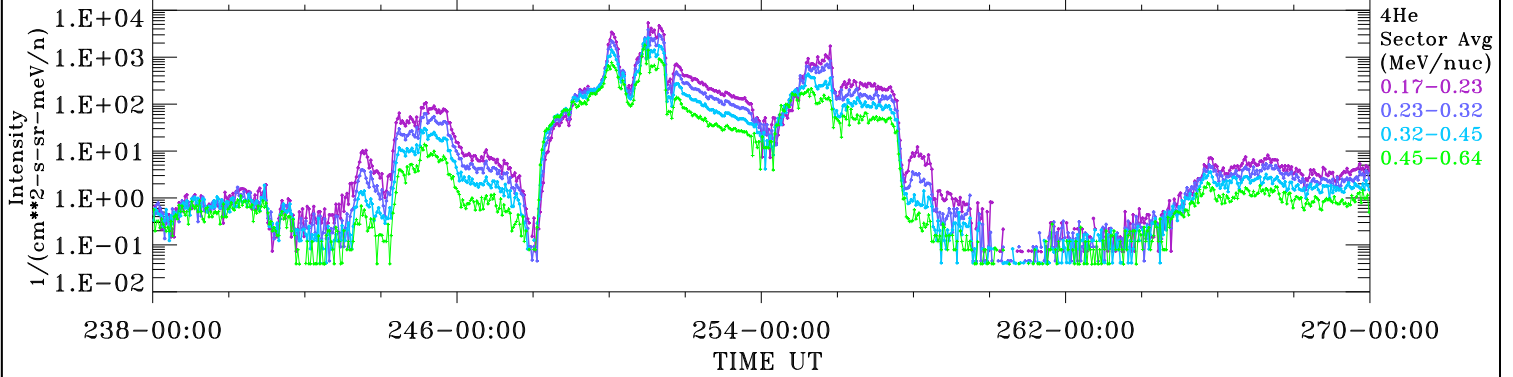

# ACE ULEIS

Aug 26, 2017 (238) – Sep 27, 2017 (270)

Filter : 1,2  
Plotting S/W: V3.0

udf\*lister

32-Day Hourly Averages

Plotting date: Aug 14 2022 03:17

4He

4He