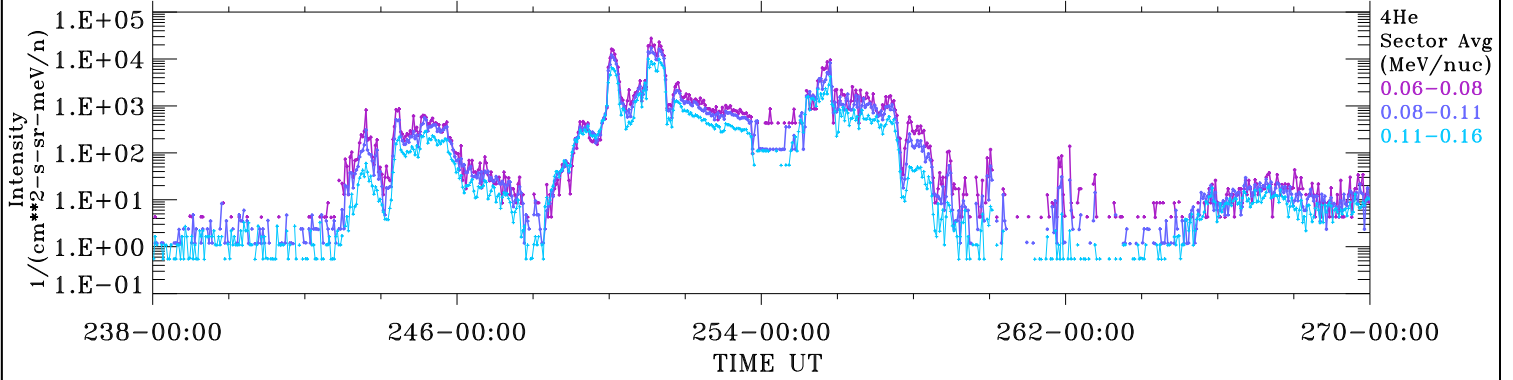

# ACE ULEIS

Aug 26, 2017 (238) – Sep 27, 2017 (270)

Filter : 1,2  
Plotting S/W: V3.0

udf\*lister

32-Day Hourly Averages

Plotting date: Aug 14 2022 03:17

4He

4He