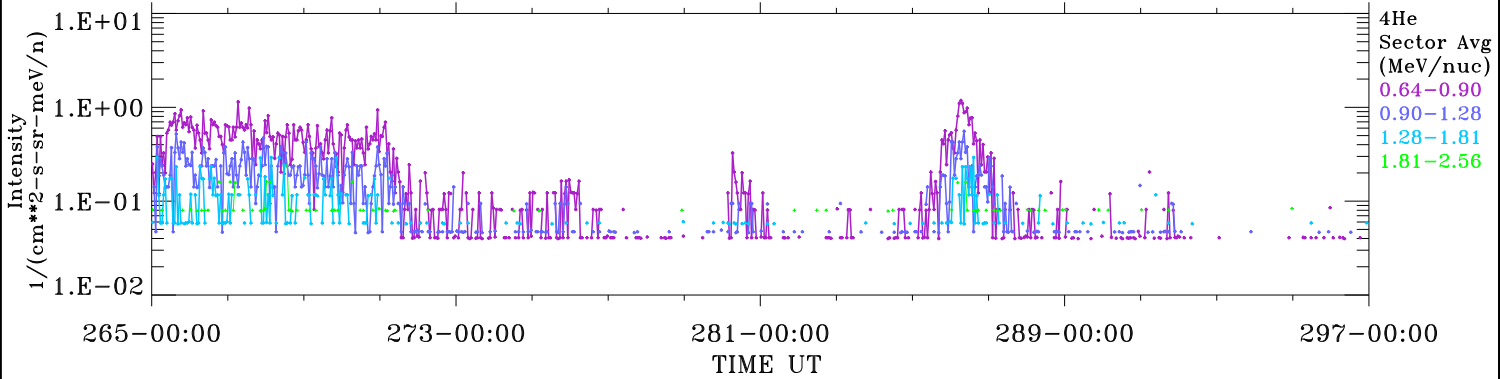

ACE ULEIS

Sep 22, 2017 (265) – Oct 24, 2017 (297)

Filter : 1,2
Plotting S/W: V3.0

udf*lister

32-Day Hourly Averages

Plotting date: Aug 14 2022 03:19

4He

4He

4He

4He