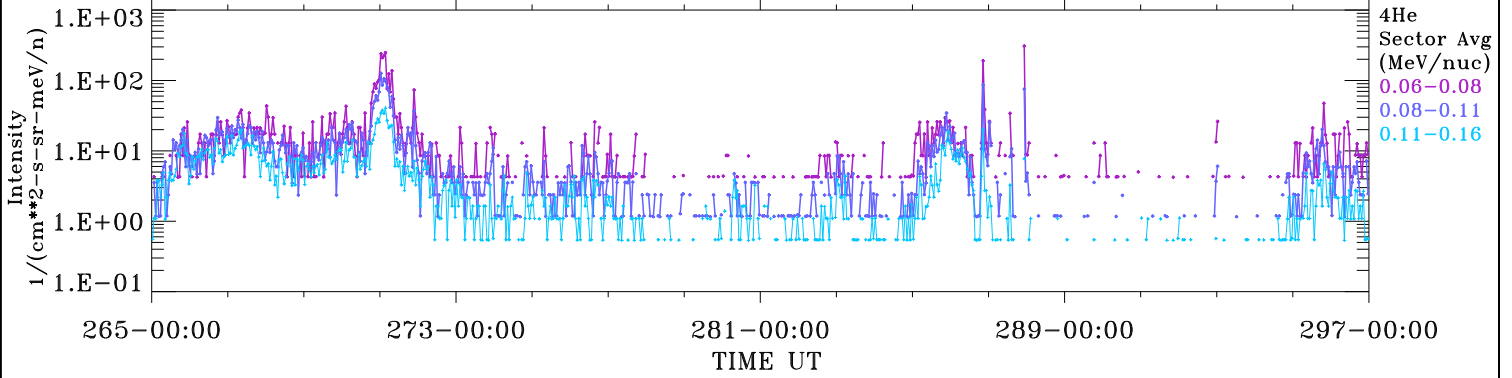

# ACE ULEIS

Sep 22, 2017 (265) – Oct 24, 2017 (297)

Filter : 1,2  
Plotting S/W: V3.0

udf\*lister

32-Day Hourly Averages

Plotting date: Aug 14 2022 03:19

4He

4He