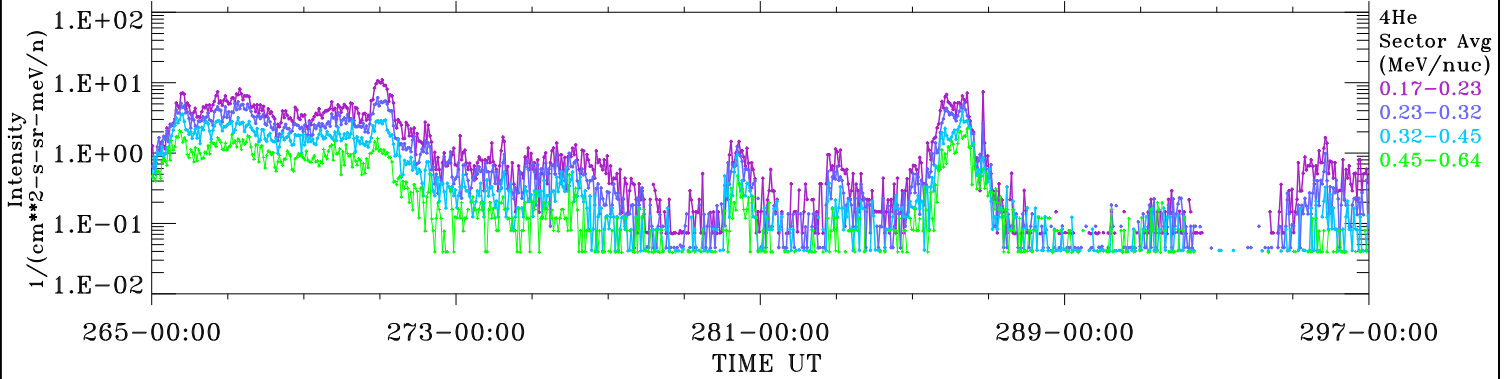

# ACE ULEIS

Sep 22, 2017 (265) – Oct 24, 2017 (297)

Filter : 1,2  
Plotting S/W: V3.0

udf\*lister

32-Day Hourly Averages

Plotting date: Aug 14 2022 03:19

4He

4He