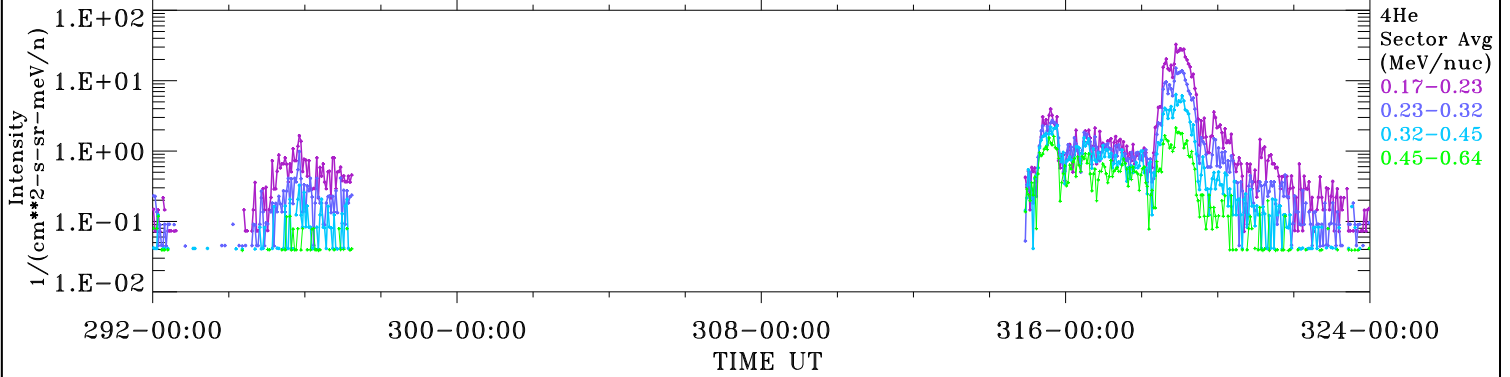

ACE ULEIS

Oct 19, 2017 (292) – Nov 20, 2017 (324)

Filter : 1,2

Plotting S/W: V3.0

Plotting date: Aug 14 2022 03:21

udf*lister

32-Day Hourly Averages

4He

4He

4He

4He