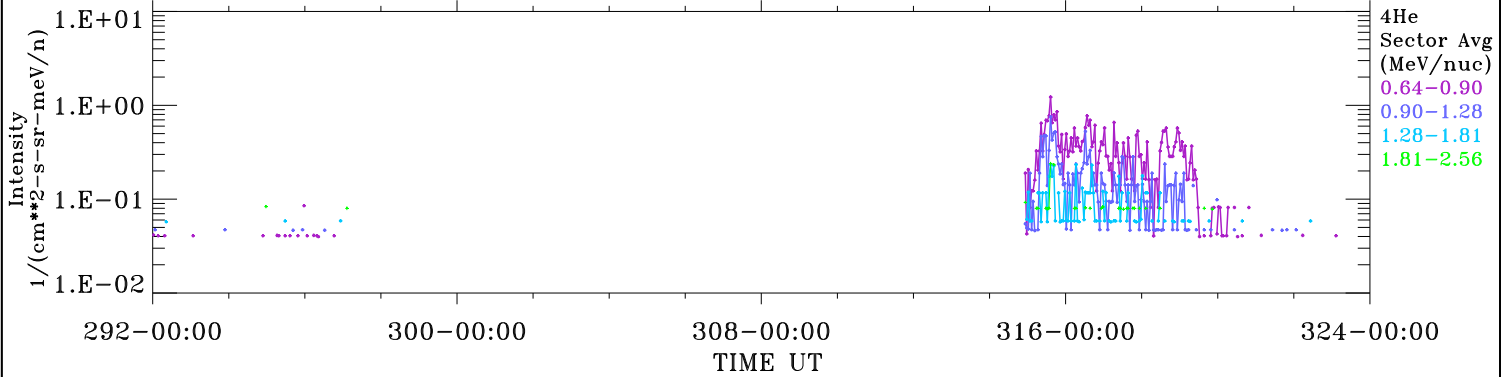

ACE ULEIS

Oct 19, 2017 (292) – Nov 20, 2017 (324)

Filter : 1,2

Plotting S/W: V3.0

Plotting date: Aug 14 2022 03:21

udf*lister

32-Day Hourly Averages

4He

4He

4He

4He