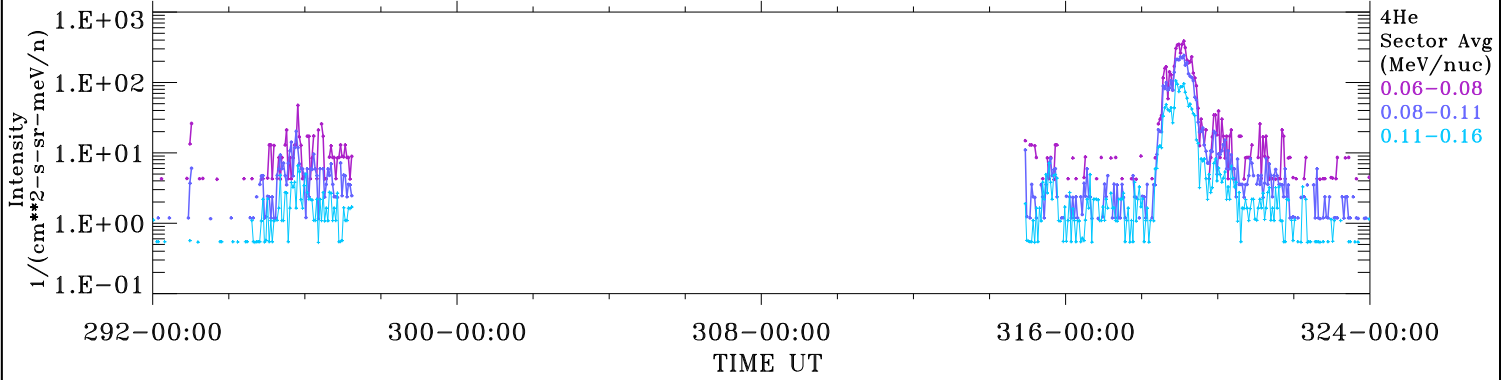

ACE ULEIS

Oct 19, 2017 (292) – Nov 20, 2017 (324)

Filter : 1,2

Plotting S/W: V3.0

Plotting date: Aug 14 2022 03:21

udf*lister

32-Day Hourly Averages

4He