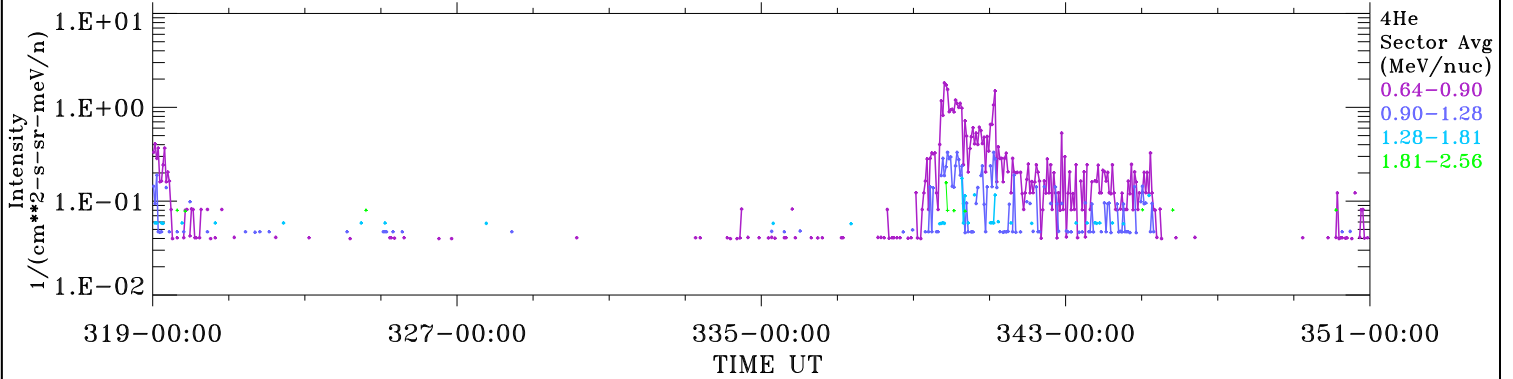

ACE ULEIS

Nov 15, 2017 (319) – Dec 17, 2017 (351)

Filter : 1,2
Plotting S/W: V3.0

udf*listner

32-Day Hourly Averages

Plotting date: Aug 14 2022 03:23

4He

4He

4He

4He