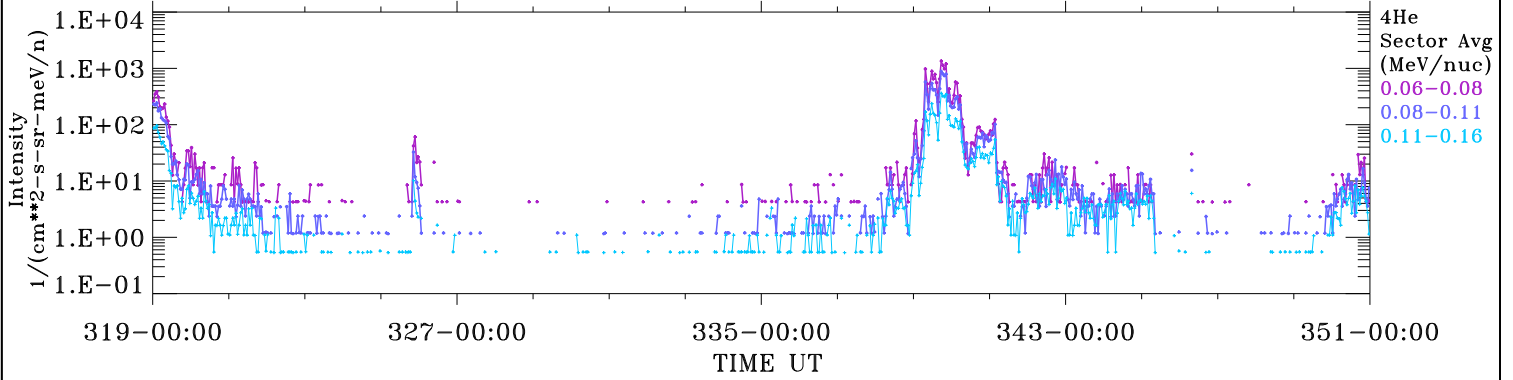

ACE ULEIS

Nov 15, 2017 (319) – Dec 17, 2017 (351)

Filter : 1,2
Plotting S/W: V3.0

udf*listner

32-Day Hourly Averages

Plotting date: Aug 14 2022 03:23

4He

4He