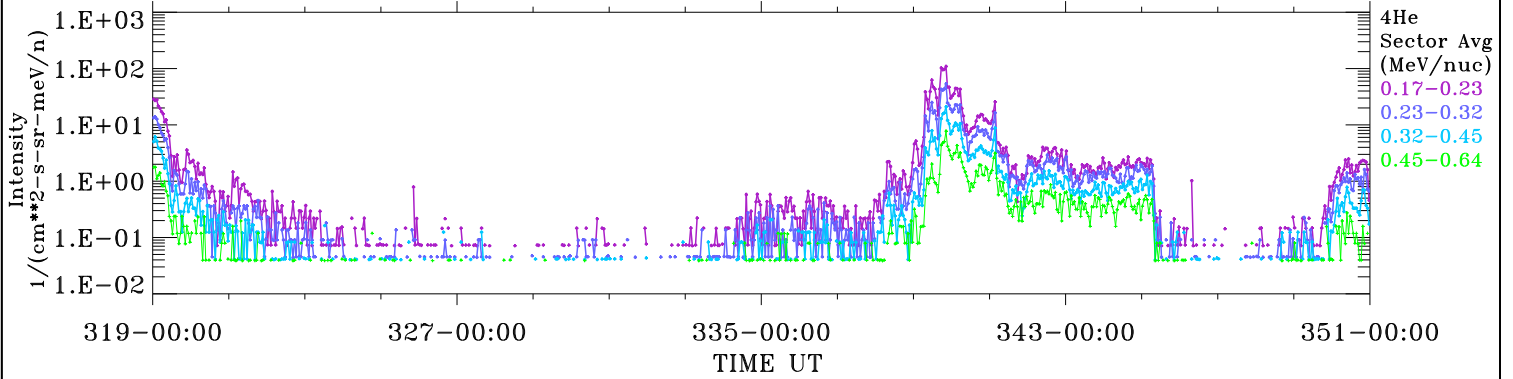

ACE ULEIS

Nov 15, 2017 (319) – Dec 17, 2017 (351)

Filter : 1,2
Plotting S/W: V3.0

udf*listner

32-Day Hourly Averages

Plotting date: Aug 14 2022 03:23

4He

4He