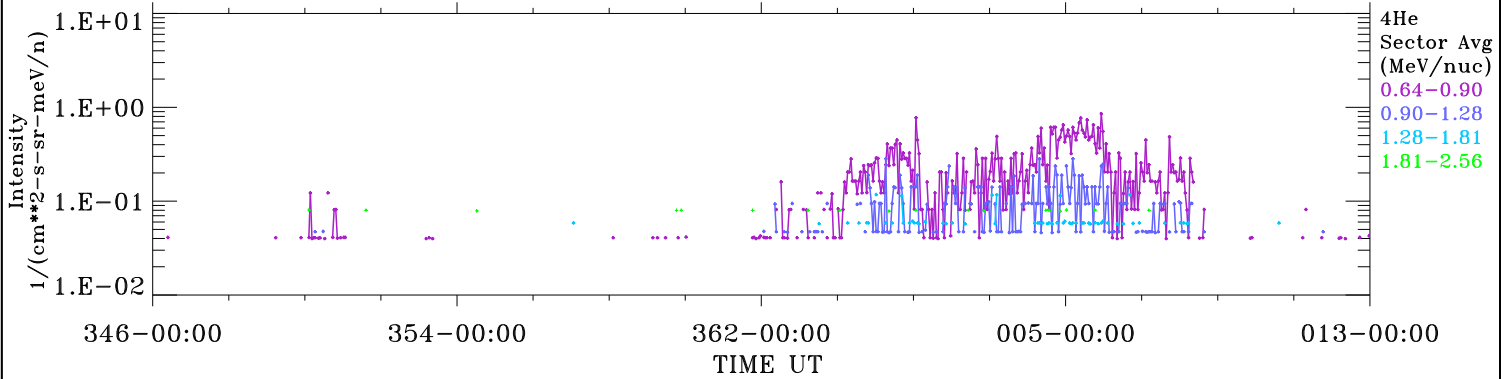

ACE ULEIS

Dec 12, 2017 (346) – Jan 13, 2018 (13)

Filter : 1,2

Plotting S/W: V3.0

Plotting date: Aug 14 2022 03:25

udf*lister

32-Day Hourly Averages

4He

4He

4He

4He