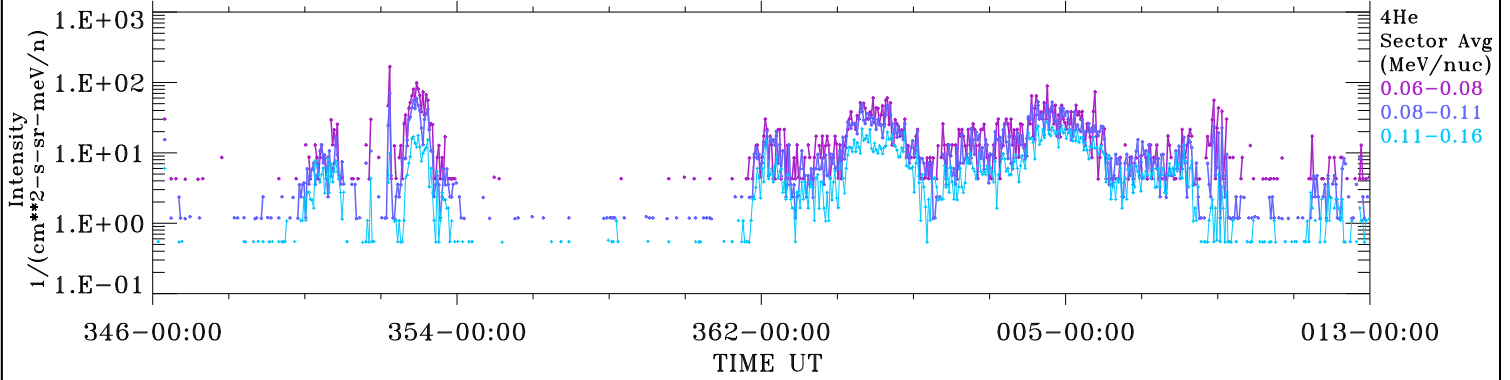

ACE ULEIS

Dec 12, 2017 (346) – Jan 13, 2018 (13)

Filter : 1,2

Plotting S/W: V3.0

Plotting date: Aug 14 2022 03:25

udf*lister

32-Day Hourly Averages

4He