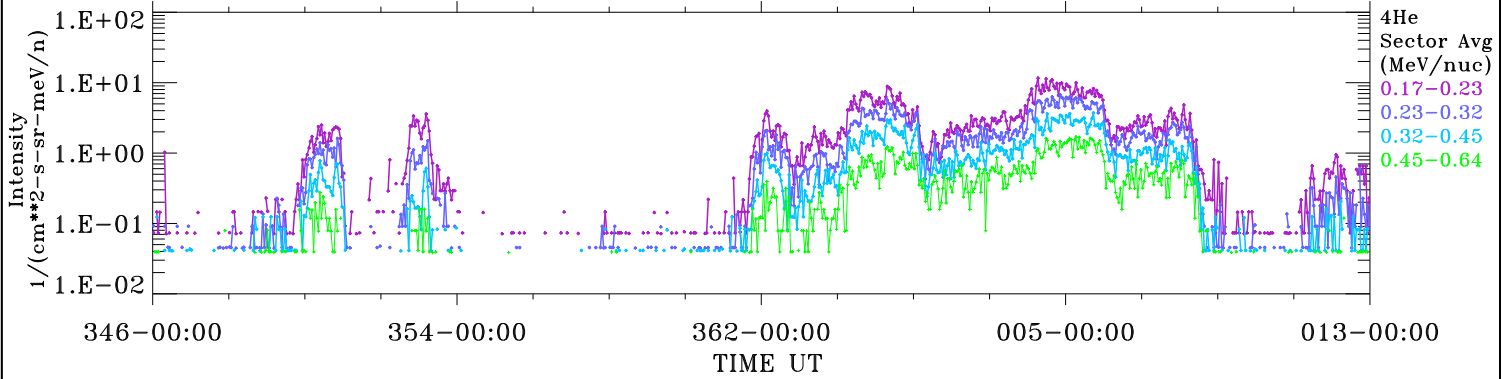

ACE ULEIS

Dec 12, 2017 (346) – Jan 13, 2018 (13)

Filter : 1,2

Plotting S/W: V3.0

Plotting date: Aug 14 2022 03:25

udf*lister

32-Day Hourly Averages

4He

4He

4He

4He