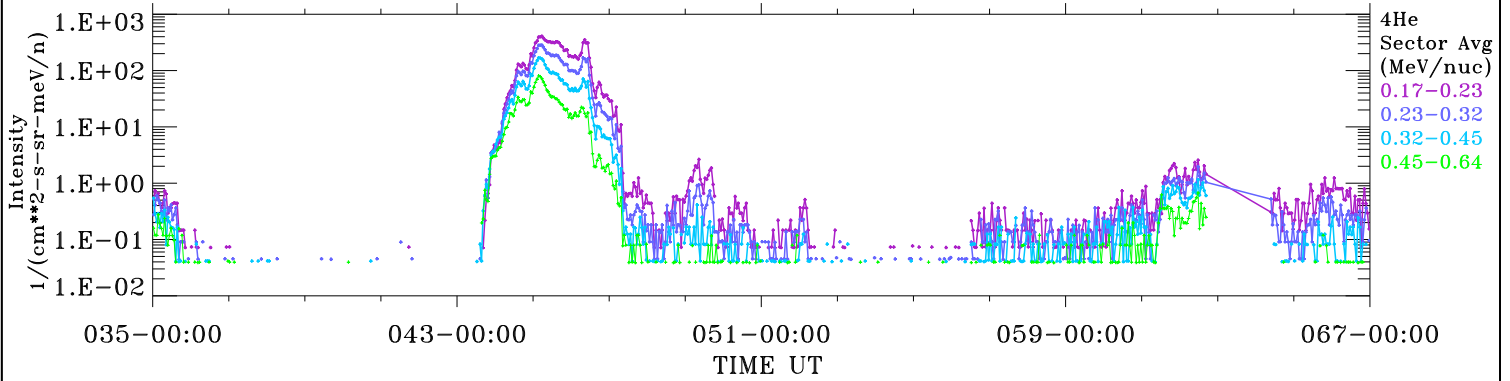

ACE ULEIS

Feb 4, 2018 (35) – Mar 8, 2018 (67)

Filter : 1,2

Plotting S/W: V3.0

Plotting date: Aug 14 2022 03:29

udf*listner

32-Day Hourly Averages

4He

4He

4He

4He