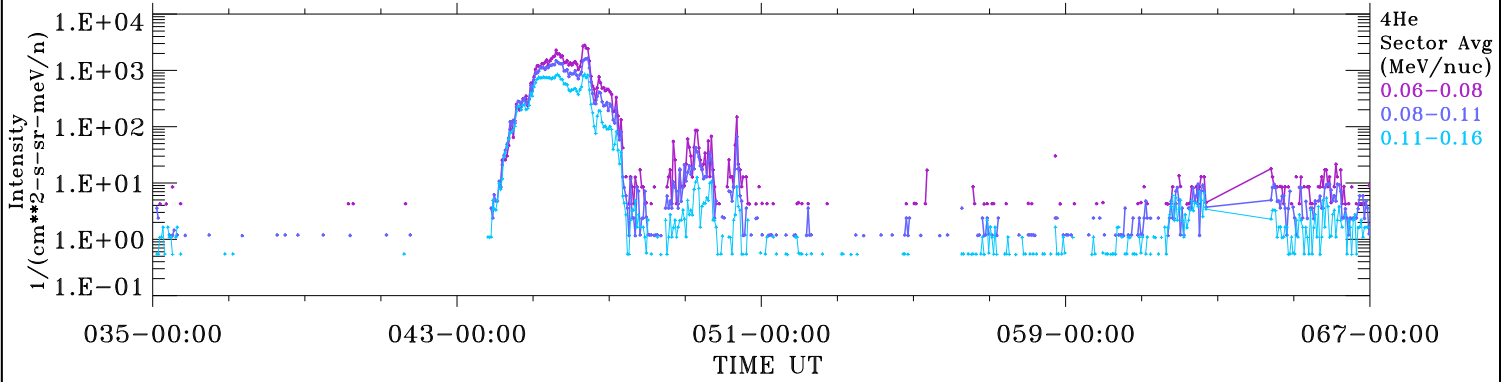

ACE ULEIS

Feb 4, 2018 (35) – Mar 8, 2018 (67)

Filter : 1,2

Plotting S/W: V3.0

Plotting date: Aug 14 2022 03:29

udf*listner

32-Day Hourly Averages

4He