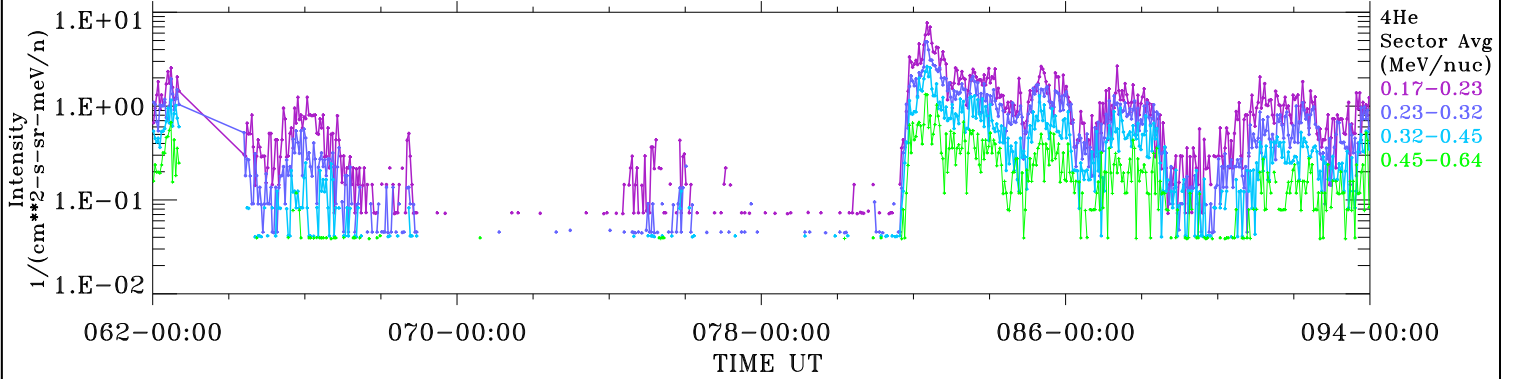

ACE ULEIS

Mar 3, 2018 (62) - Apr 4, 2018 (94)

Filter : 1,2
Plotting S/W: V3.0

udf*lister

32-Day Hourly Averages

Plotting date: Aug 14 2022 03:31

4He

4He