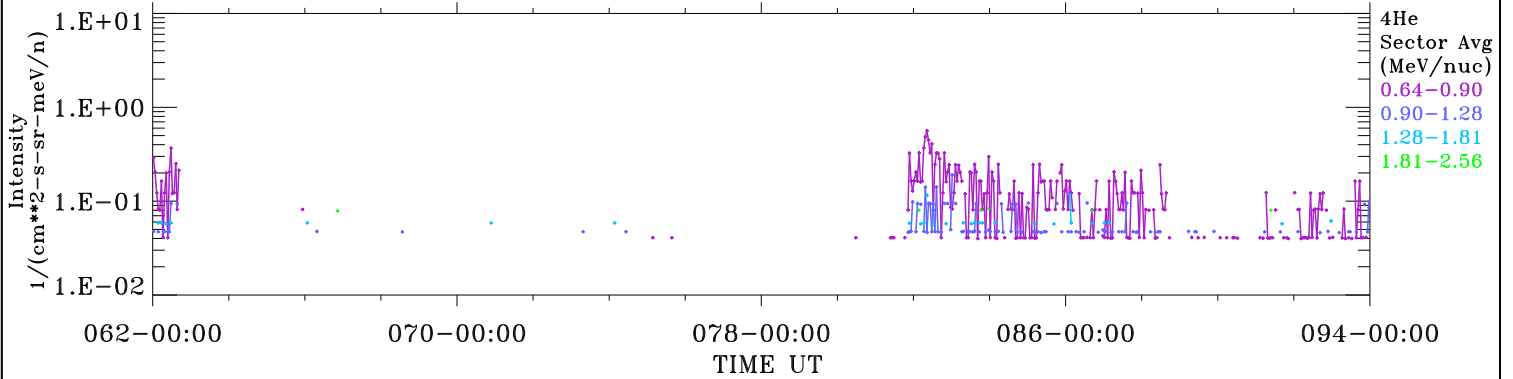

ACE ULEIS

Mar 3, 2018 (62) - Apr 4, 2018 (94)

Filter : 1,2
Plotting S/W: V3.0

udf*lister

32-Day Hourly Averages

Plotting date: Aug 14 2022 03:31

4He

4He

4He

4He