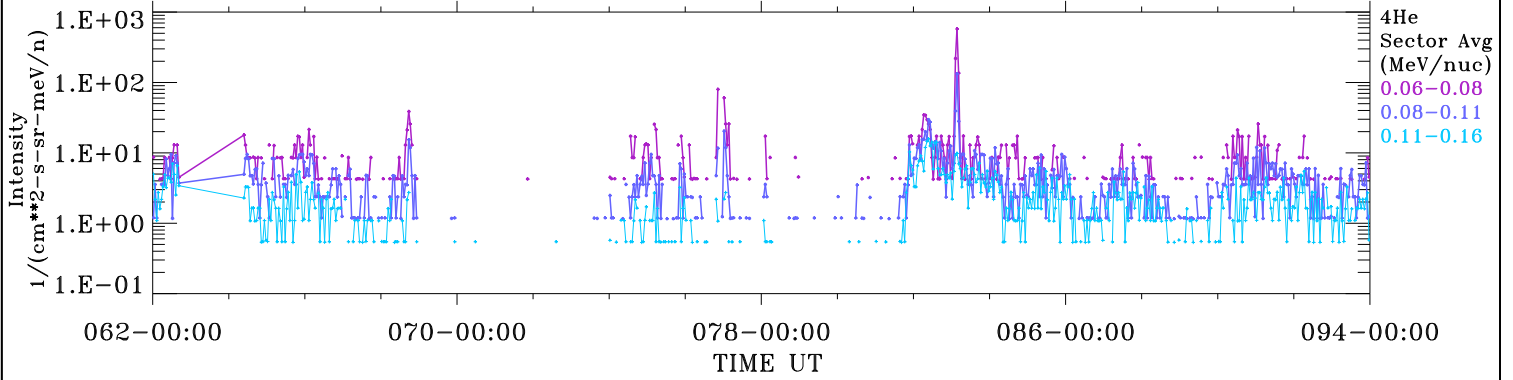

ACE ULEIS

Mar 3, 2018 (62) - Apr 4, 2018 (94)

Filter : 1,2
Plotting S/W: V3.0

udf*lister

32-Day Hourly Averages

Plotting date: Aug 14 2022 03:31

4He

4He