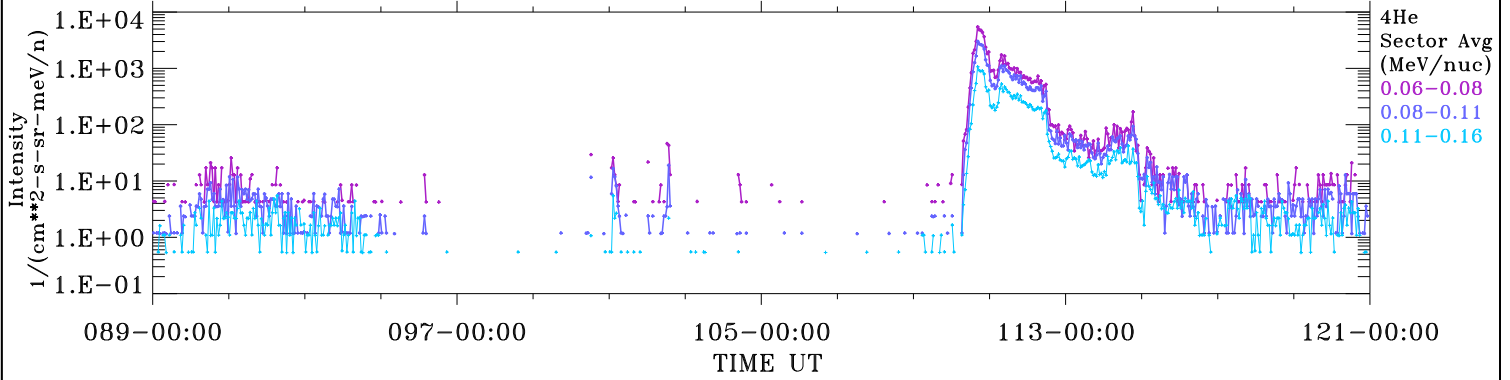

ACE ULEIS

Mar 30, 2018 (89) – May 1, 2018 (121)

Filter : 1,2
Plotting S/W: V3.0

udf*listner

32-Day Hourly Averages

Plotting date: Aug 14 2022 03:33

4He

4He