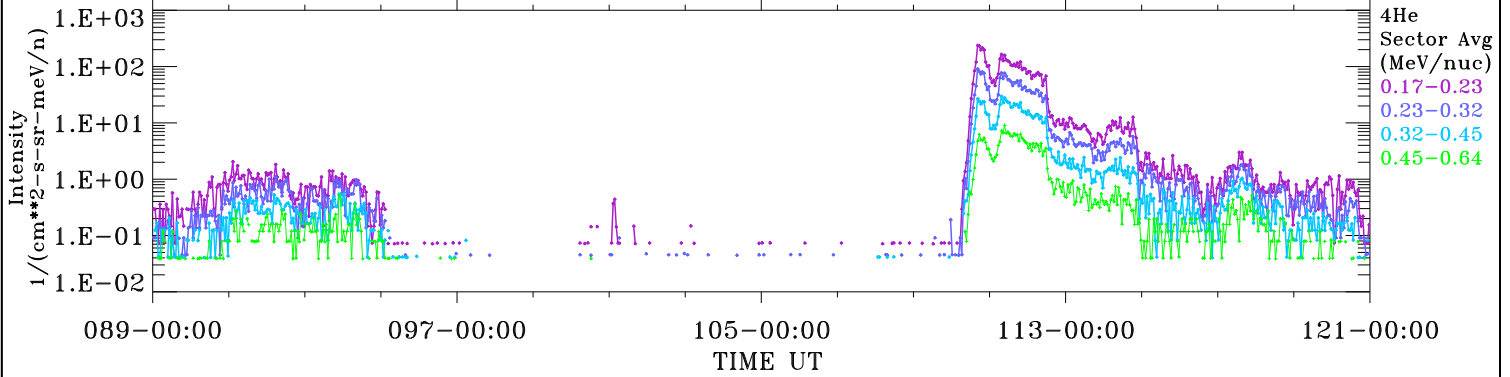

ACE ULEIS

Mar 30, 2018 (89) – May 1, 2018 (121)

Filter : 1,2
Plotting S/W: V3.0

udf*listner

32-Day Hourly Averages

Plotting date: Aug 14 2022 03:33

4He

4He