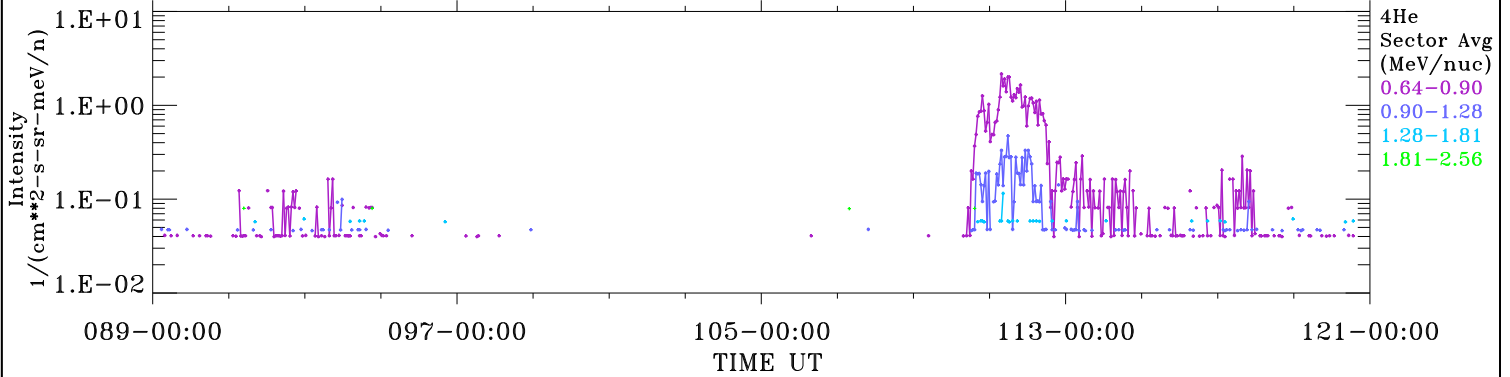

ACE ULEIS

Mar 30, 2018 (89) – May 1, 2018 (121)

Filter : 1,2
Plotting S/W: V3.0

udf*listner

32-Day Hourly Averages

Plotting date: Aug 14 2022 03:33

4He

4He

4He

4He