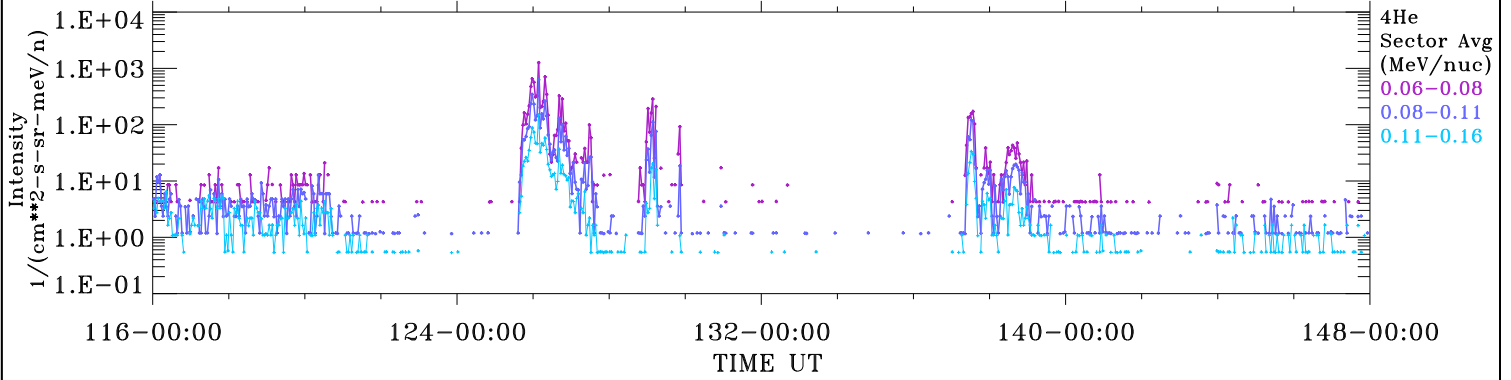

ACE ULEIS

Apr 26, 2018 (116) – May 28, 2018 (148)

Filter : 1,2
Plotting S/W: V3.0

udf*lister

32-Day Hourly Averages

Plotting date: Aug 14 2022 03:36

4He

4He