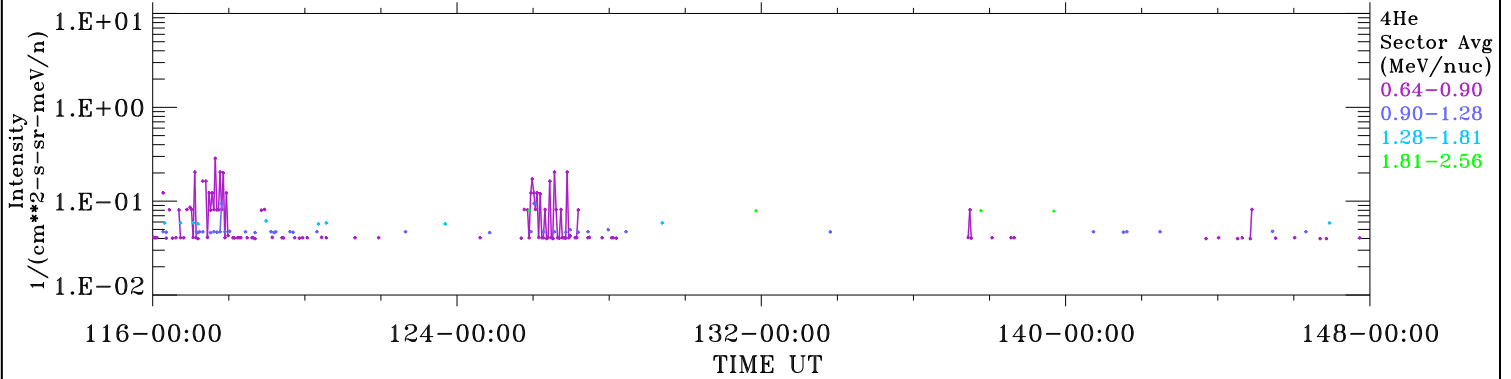

ACE ULEIS

Apr 26, 2018 (116) – May 28, 2018 (148)

Filter : 1,2
Plotting S/W: V3.0

udf*lister

32-Day Hourly Averages

Plotting date: Aug 14 2022 03:36

4He

4He

4He

4He