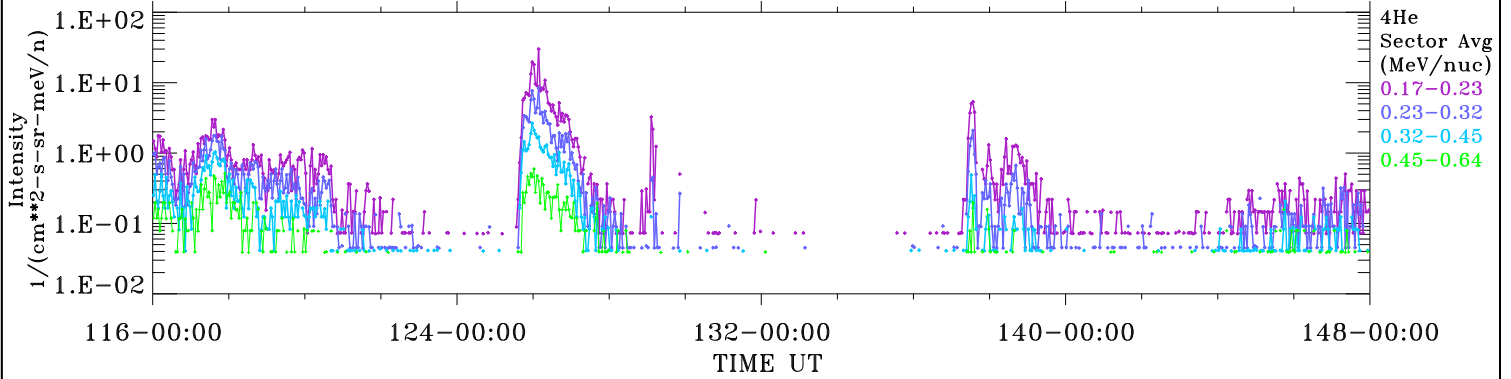

ACE ULEIS

Apr 26, 2018 (116) – May 28, 2018 (148)

Filter : 1,2
Plotting S/W: V3.0

udf*lister

32-Day Hourly Averages

Plotting date: Aug 14 2022 03:36

4He

4He