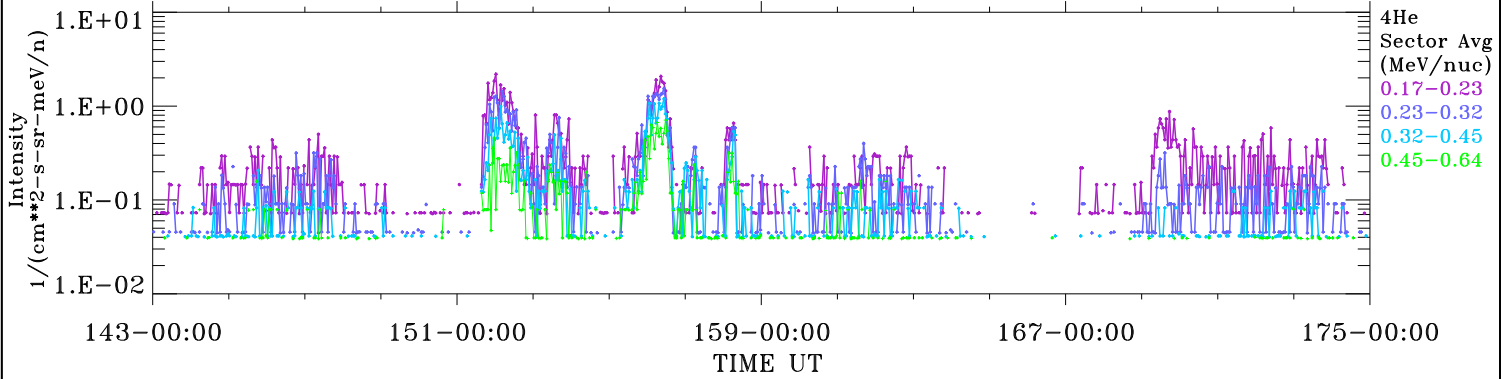

ACE ULEIS

May 23, 2018 (143) – Jun 24, 2018 (175)
32-Day Hourly Averages

Filter : 1,2
Plotting S/W: V3.0

Plotting date: Aug 14 2022 03:38

udf*lister

4He

4He

4He