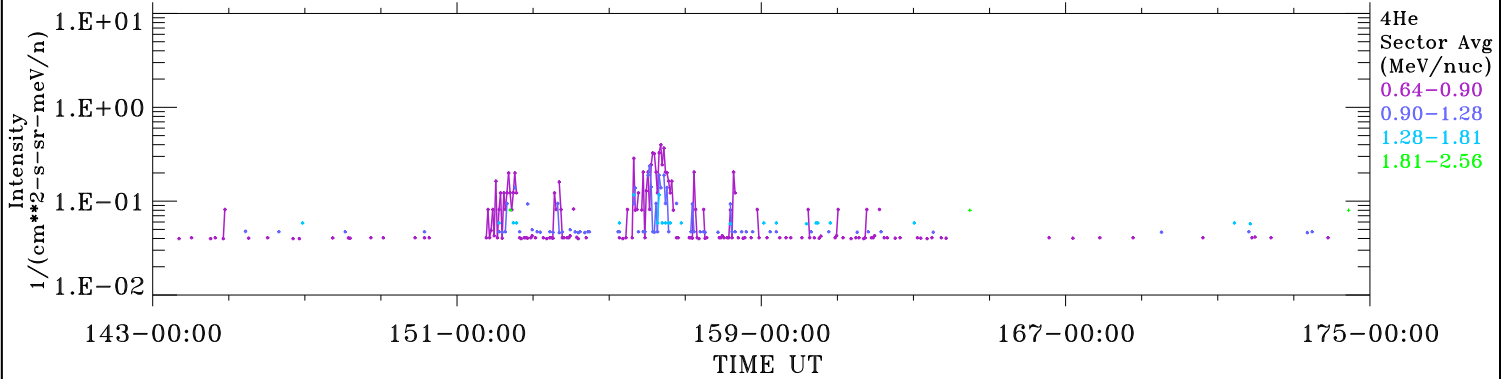

ACE ULEIS

May 23, 2018 (143) – Jun 24, 2018 (175)
32-Day Hourly Averages

Filter : 1,2
Plotting S/W: V3.0

Plotting date: Aug 14 2022 03:38

udf*lister

4He

4He

4He