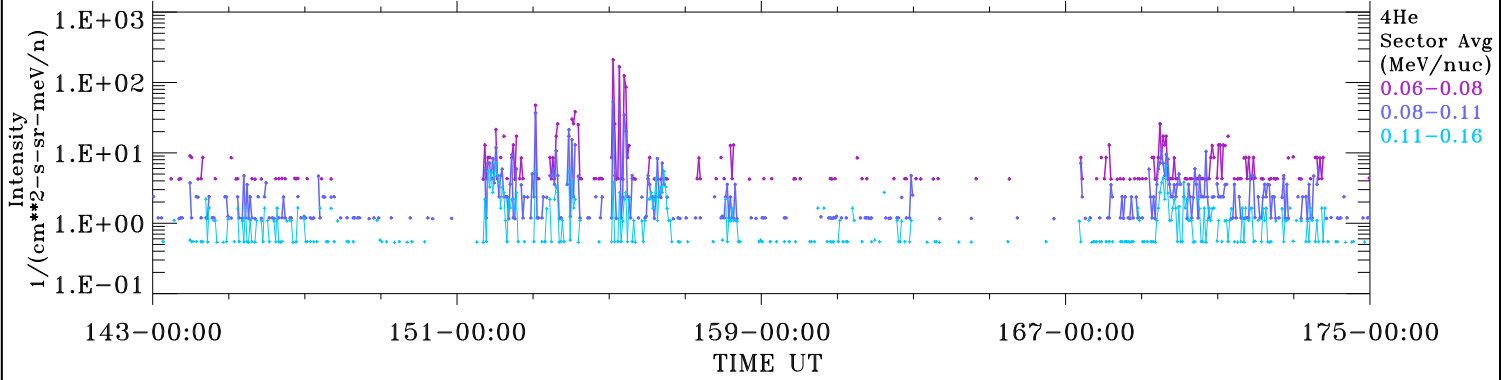

ACE ULEIS

May 23, 2018 (143) – Jun 24, 2018 (175)
32-Day Hourly Averages

Filter : 1,2
Plotting S/W: V3.0

Plotting date: Aug 14 2022 03:38

udf*lister

4He

4He

4He