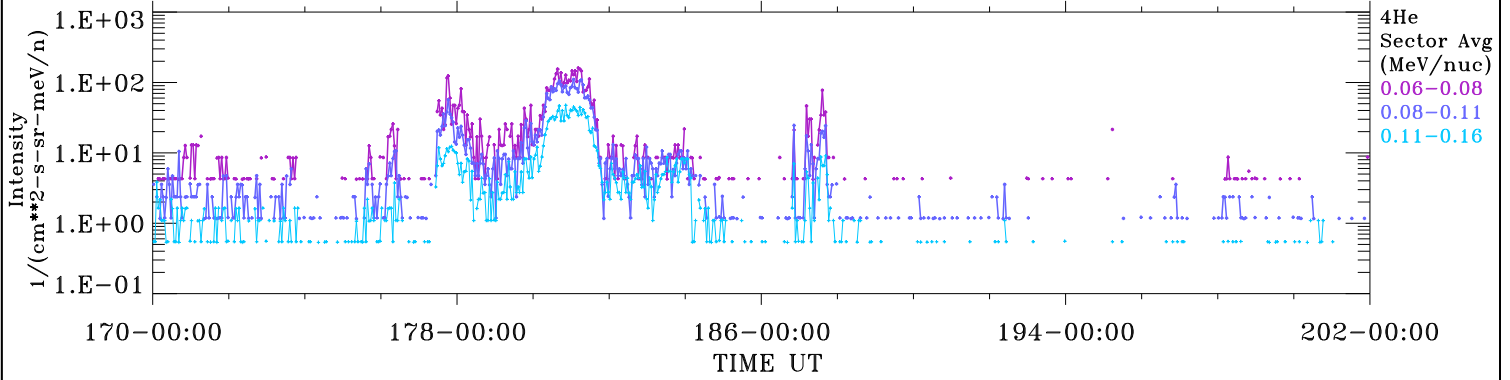

ACE ULEIS

Jun 19, 2018 (170) – Jul 21, 2018 (202)

32-Day Hourly Averages

Filter : 1,2

Plotting S/W: V3.0

Plotting date: Aug 14 2022 03:40

udf*lister

4He