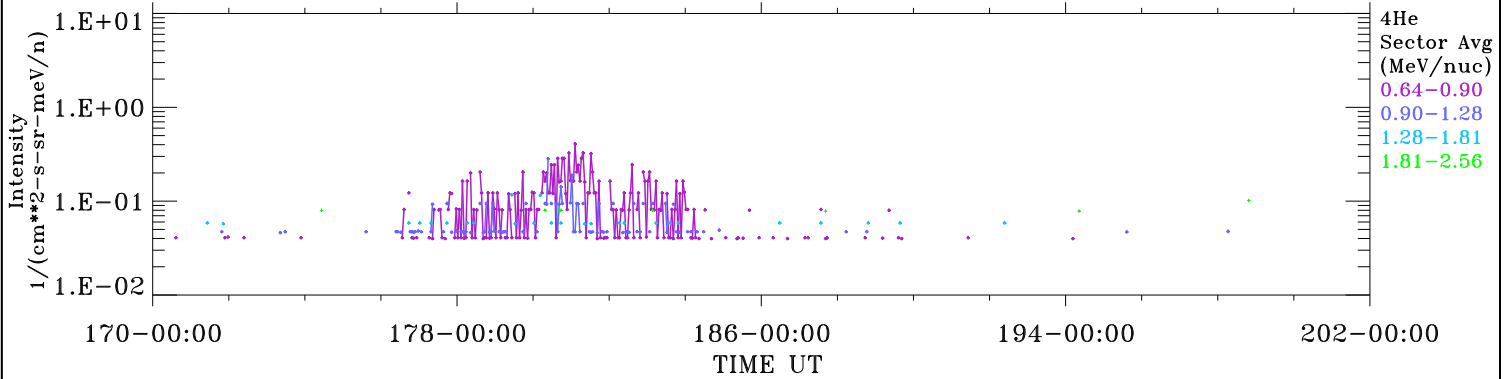

ACE ULEIS

Jun 19, 2018 (170) – Jul 21, 2018 (202)

32-Day Hourly Averages

Filter : 1,2

Plotting S/W: V3.0

Plotting date: Aug 14 2022 03:40

udf*lister

4He

4He

4He

4He