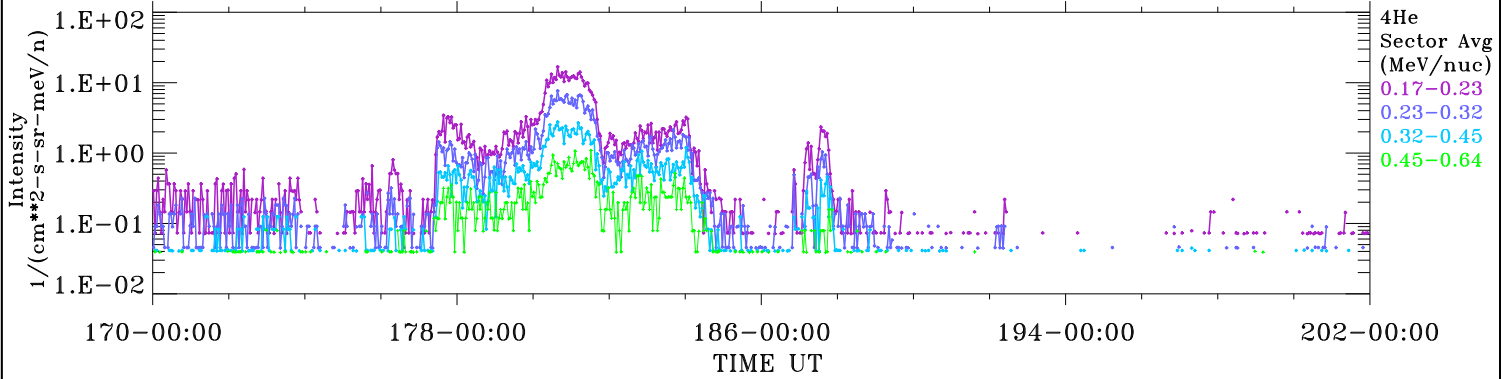

ACE ULEIS

Jun 19, 2018 (170) – Jul 21, 2018 (202)

32-Day Hourly Averages

Filter : 1,2

Plotting S/W: V3.0

Plotting date: Aug 14 2022 03:40

udf*lister

4He

4He

4He

4He