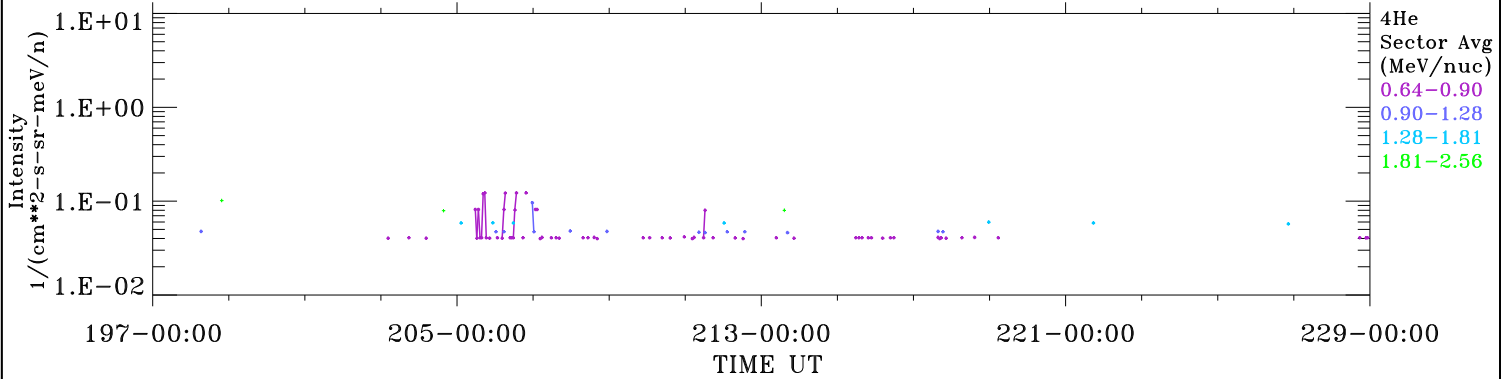

ACE ULEIS

Jul 16, 2018 (197) – Aug 17, 2018 (229)

Filter : 1,2
Plotting S/W: V3.0

32-Day Hourly Averages

Plotting date: Aug 14 2022 03:41

udf*lister

4He

4He

4He

4He