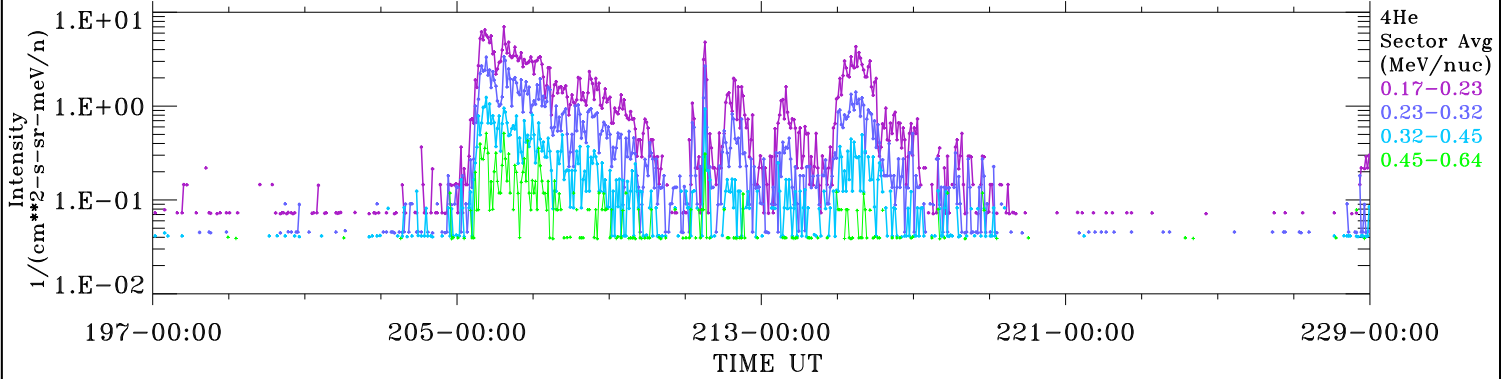

ACE ULEIS

Jul 16, 2018 (197) – Aug 17, 2018 (229)

Filter : 1,2
Plotting S/W: V3.0

32-Day Hourly Averages

Plotting date: Aug 14 2022 03:41

udf*lister

4He

4He