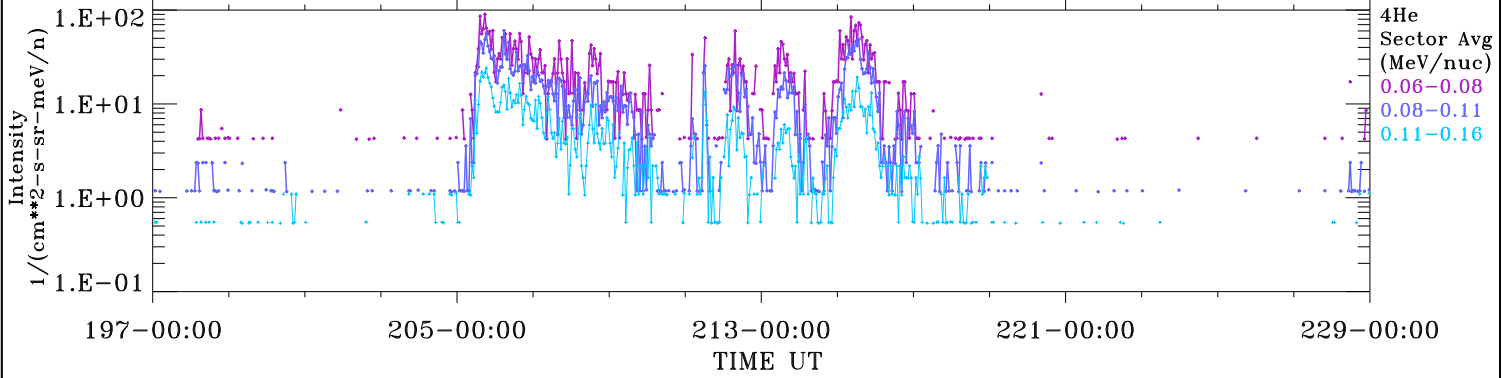

ACE ULEIS

Jul 16, 2018 (197) – Aug 17, 2018 (229)

Filter : 1,2
Plotting S/W: V3.0

32-Day Hourly Averages

Plotting date: Aug 14 2022 03:41

udf*lister

4He

4He