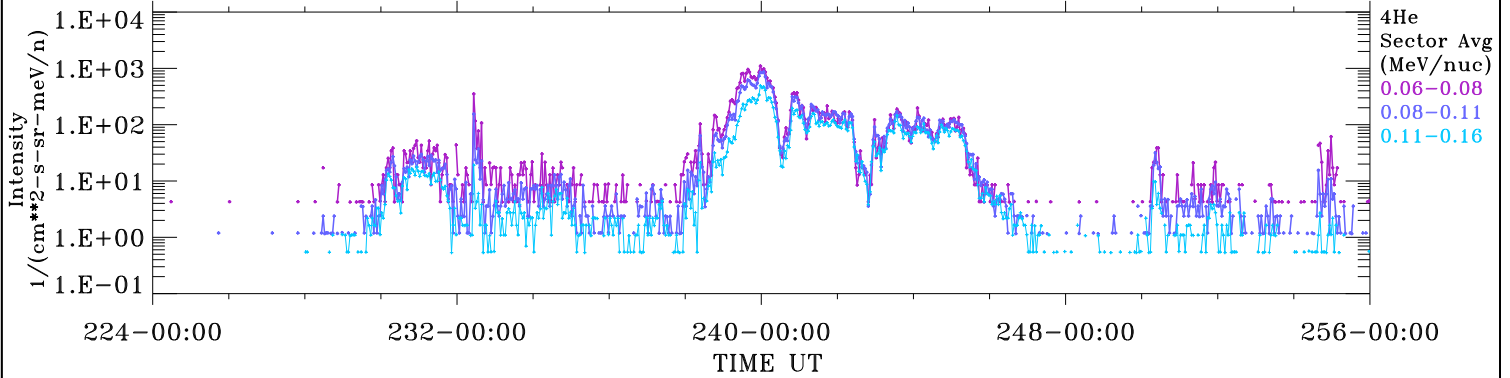

ACE ULEIS

Aug 12, 2018 (224) – Sep 13, 2018 (256)

Filter : 1,2

Plotting S/W: V3.0

Plotting date: Aug 14 2022 03:43

udf*lister

32-Day Hourly Averages

4He