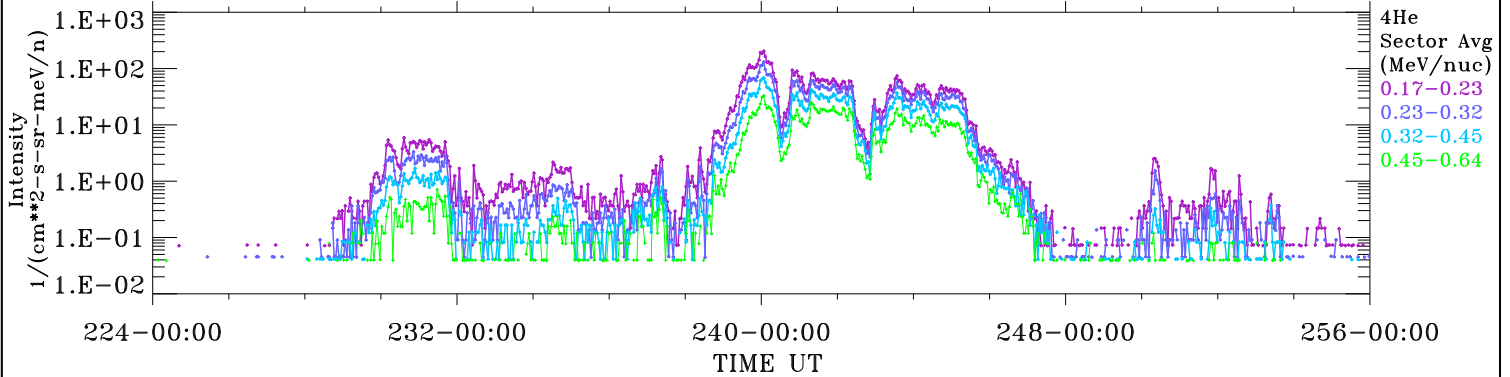

ACE ULEIS

Aug 12, 2018 (224) – Sep 13, 2018 (256)

Filter : 1,2

Plotting S/W: V3.0

Plotting date: Aug 14 2022 03:43

udf*lister

32-Day Hourly Averages

4He

4He

4He

4He