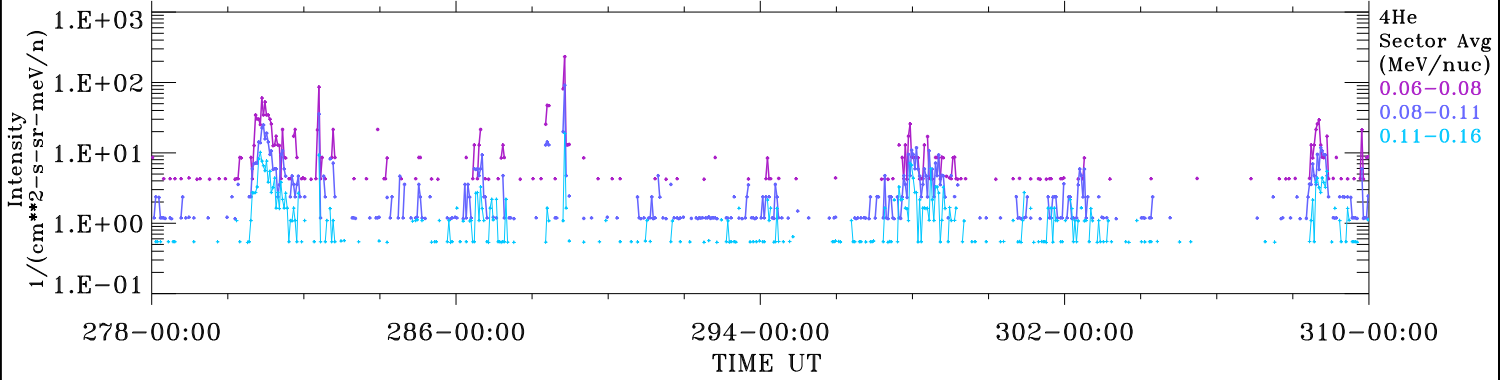

ACE ULEIS

Oct 5, 2018 (278) – Nov 6, 2018 (310)

Filter : 1,2
Plotting S/W: V3.0

udf*lister

32-Day Hourly Averages

Plotting date: Aug 14 2022 03:46

4He

4He