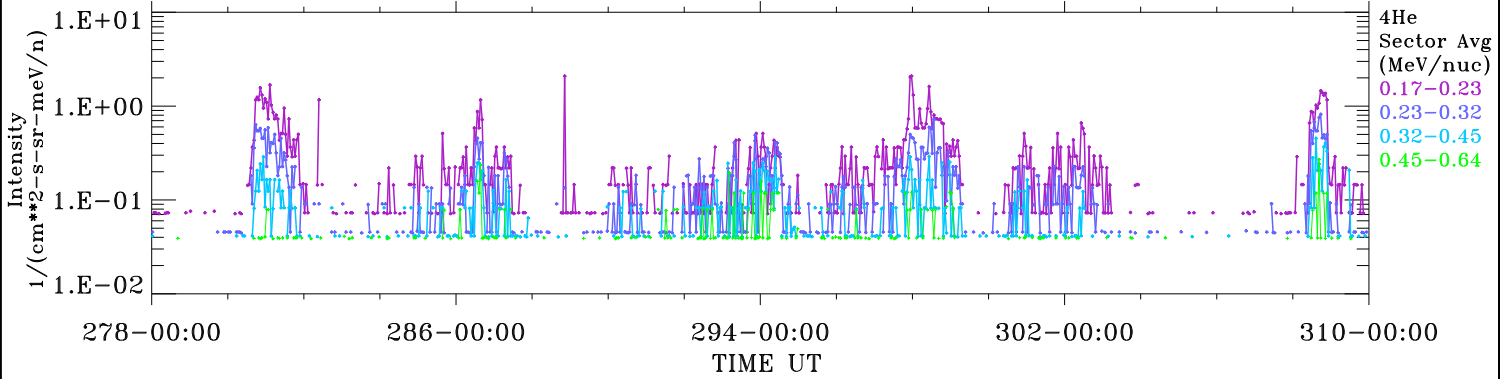

ACE ULEIS

Oct 5, 2018 (278) – Nov 6, 2018 (310)

Filter : 1,2
Plotting S/W: V3.0

udf*lister

32-Day Hourly Averages

Plotting date: Aug 14 2022 03:46

4He

4He