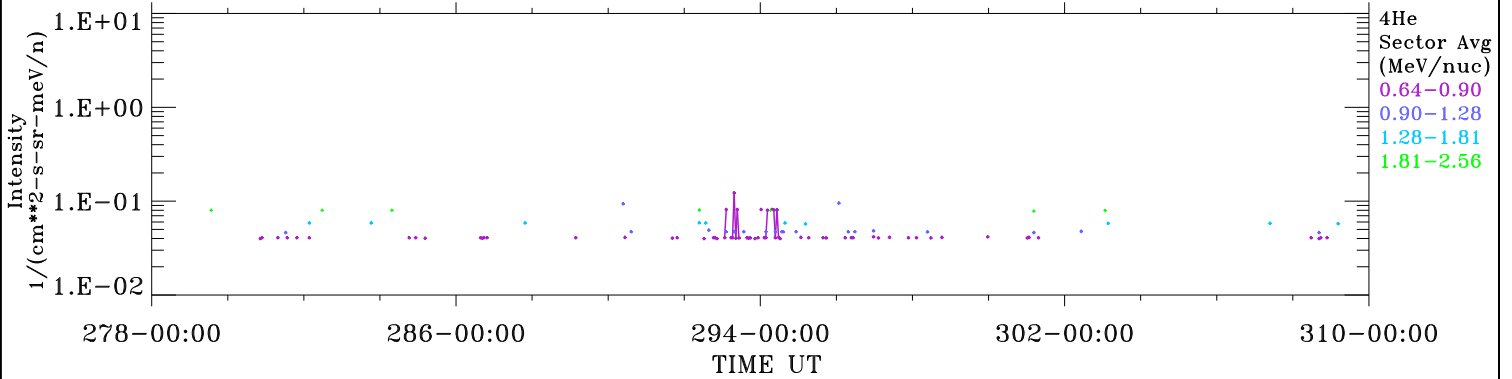

ACE ULEIS

Oct 5, 2018 (278) – Nov 6, 2018 (310)

Filter : 1,2
Plotting S/W: V3.0

udf*lister

32-Day Hourly Averages

Plotting date: Aug 14 2022 03:46

4He

4He

4He

4He