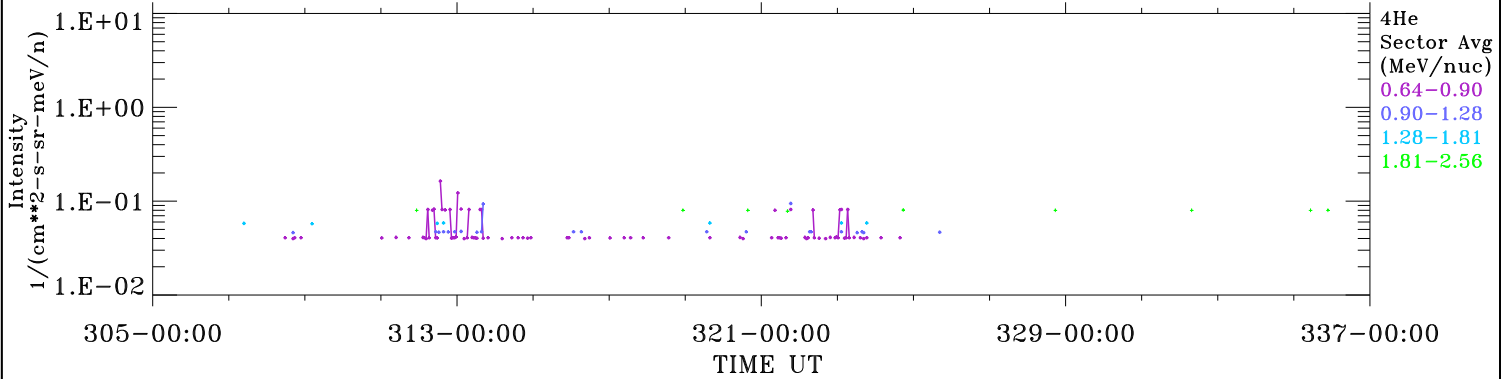

ACE ULEIS

Nov 1, 2018 (305) – Dec 3, 2018 (337)

Filter : 1,2
Plotting S/W: V3.0

udf*lister

32-Day Hourly Averages

Plotting date: Aug 14 2022 03:48

4He

4He

4He

4He