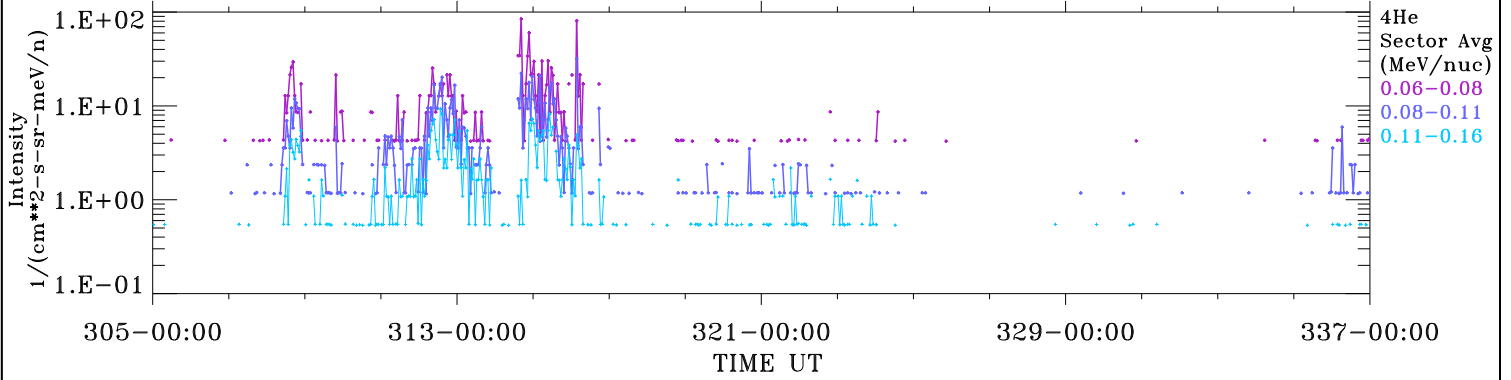

ACE ULEIS

Nov 1, 2018 (305) – Dec 3, 2018 (337)

Filter : 1,2
Plotting S/W: V3.0

udf*lister

32-Day Hourly Averages

Plotting date: Aug 14 2022 03:48

4He

4He