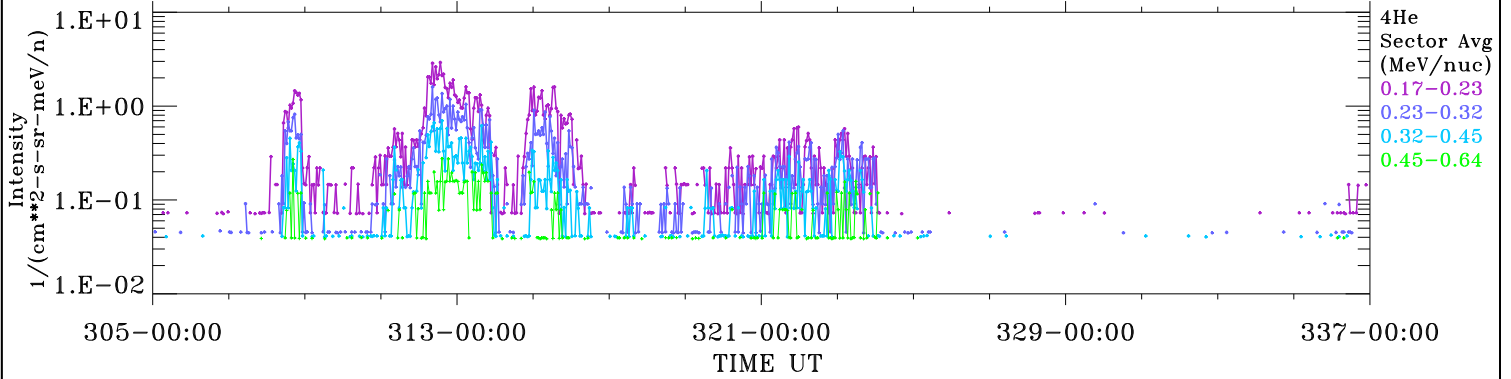

ACE ULEIS

Nov 1, 2018 (305) – Dec 3, 2018 (337)

Filter : 1,2
Plotting S/W: V3.0

udf*lister

32-Day Hourly Averages

Plotting date: Aug 14 2022 03:48

4He

4He