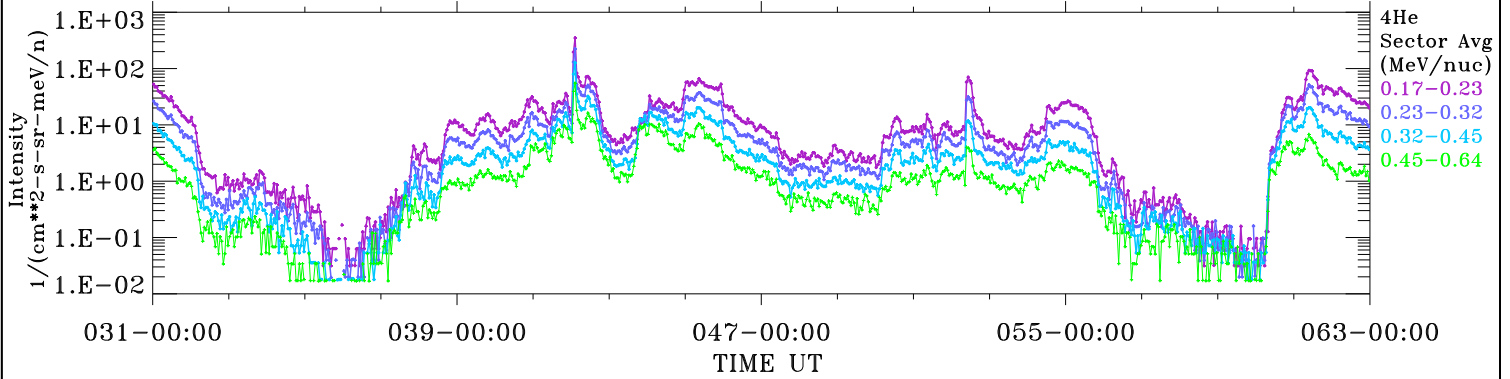

ACE ULEIS

Jan 31, 2024 (31) – Mar 3, 2024 (63)
32-Day Hourly Averages

udf*lister

Filter : 1,2
Plotting S/W: V3.0

Plotting date: Mar 5 2024 10:38

4He

4He

4He