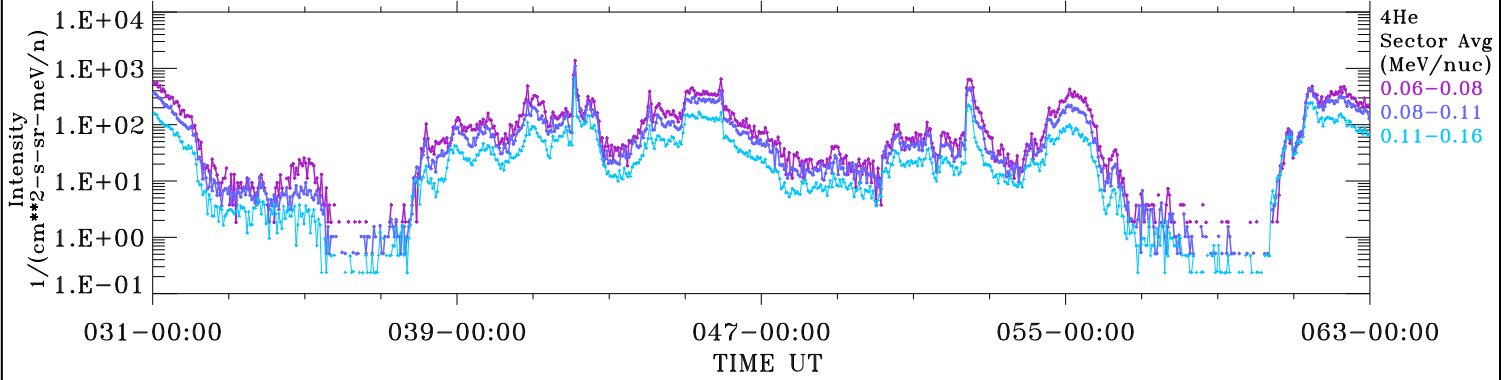

ACE ULEIS

Jan 31, 2024 (31) – Mar 3, 2024 (63)
32-Day Hourly Averages

udf*lister

Filter : 1,2
Plotting S/W: V3.0

Plotting date: Mar 5 2024 10:38

4He

4He

4He