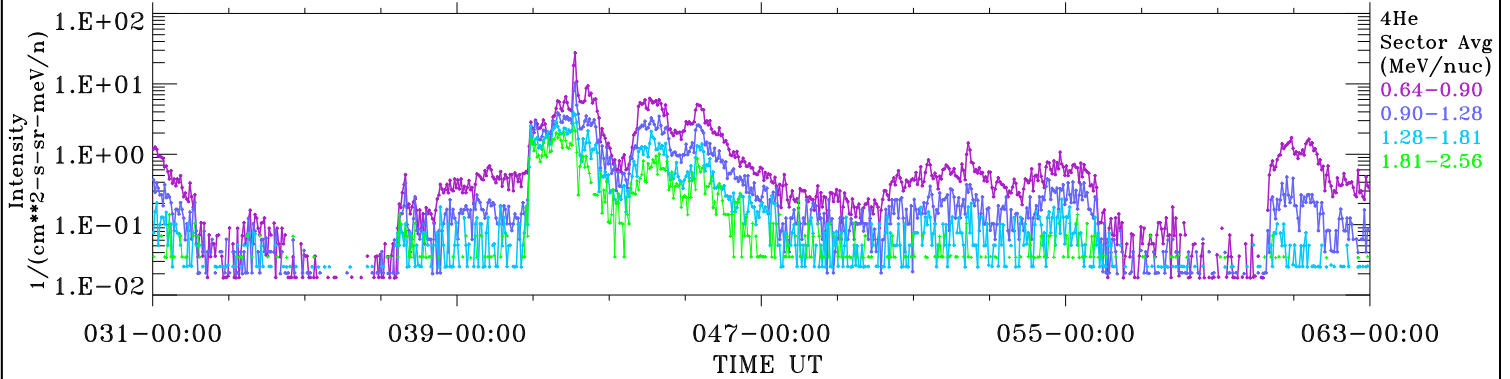

ACE ULEIS

Jan 31, 2024 (31) – Mar 3, 2024 (63)
32-Day Hourly Averages

udf*lister

Filter : 1,2
Plotting S/W: V3.0

Plotting date: Mar 5 2024 10:38

4He

4He

4He