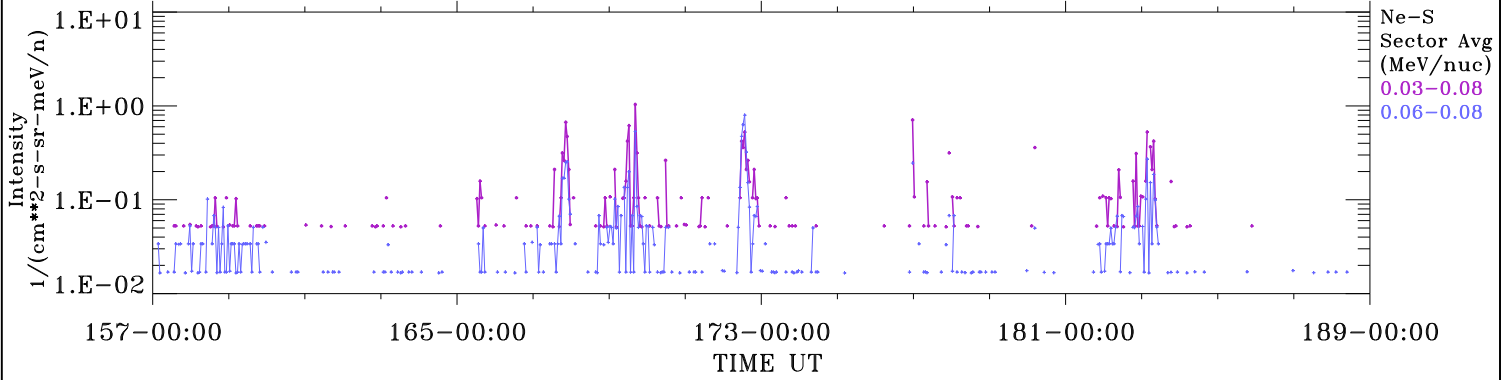

ACE ULEIS

Jun 6, 2017 (157) - Jul 8, 2017 (189)

32-Day Hourly Averages

Filter : 1,2

Plotting S/W: V3.0

Plotting date: Jul 12 2017 08:34

udf*lister

Ne-S