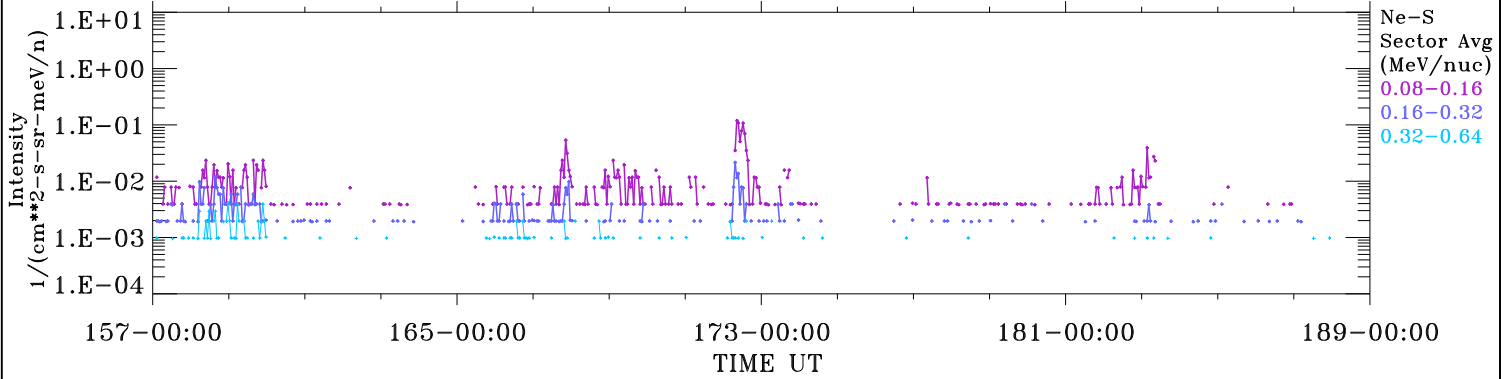

ACE ULEIS

Jun 6, 2017 (157) - Jul 8, 2017 (189)

32-Day Hourly Averages

Filter : 1,2

Plotting S/W: V3.0

Plotting date: Jul 12 2017 08:34

udf*lister

Ne-S

Ne-S

Ne-S