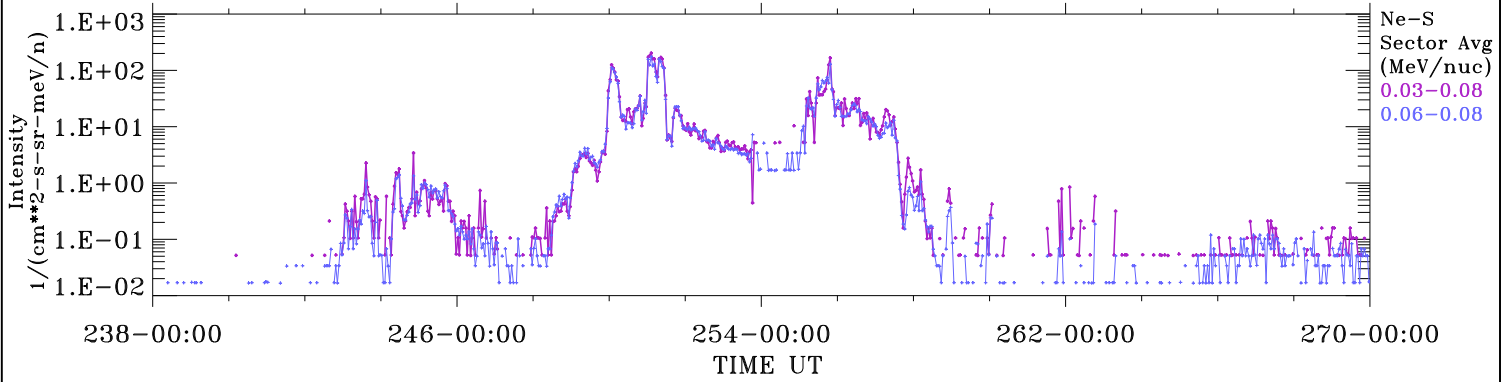

# ACE ULEIS

Aug 26, 2017 (238) – Sep 27, 2017 (270)

Filter : 1,2

Plotting S/W: V3.0

32-Day Hourly Averages

Plotting date: Sep 29 2017 08:36

udf\*lister

Ne-S