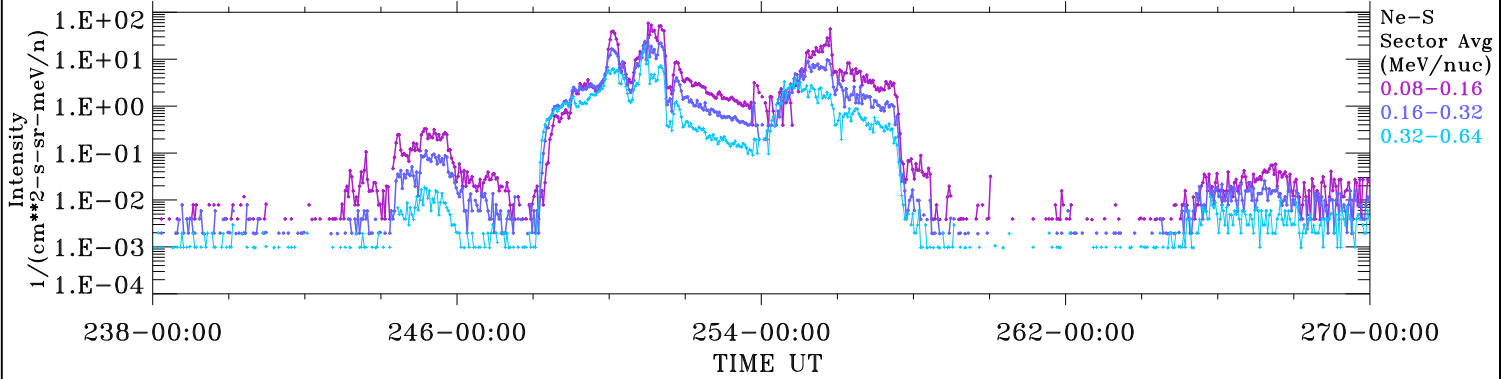

ACE ULEIS

Aug 26, 2017 (238) – Sep 27, 2017 (270)

Filter : 1,2

Plotting S/W: V3.0

32-Day Hourly Averages

Plotting date: Sep 29 2017 08:36

udf*lister

Ne-S

Ne-S

Ne-S