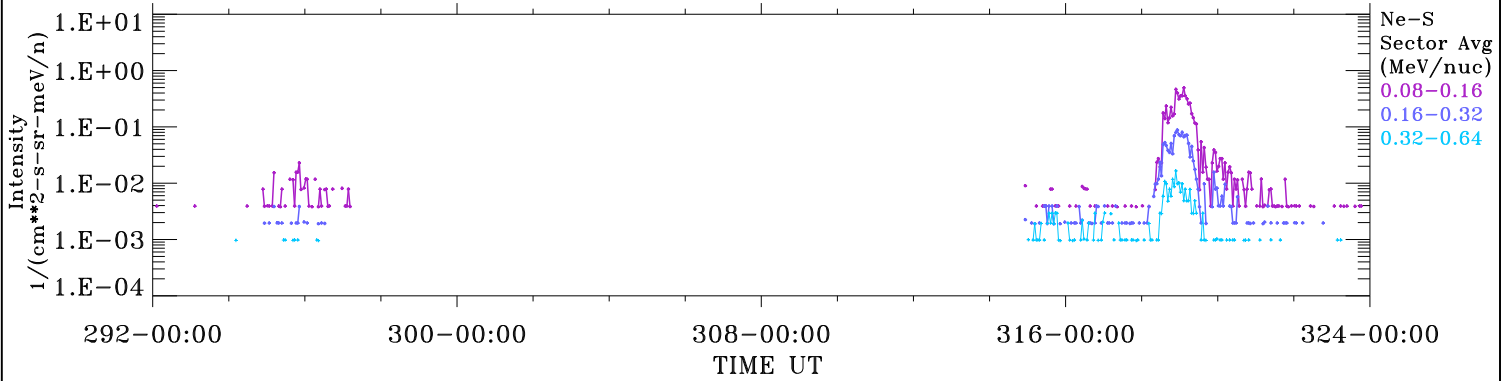

ACE ULEIS

Oct 19, 2017 (292) – Nov 20, 2017 (324)

Filter : 1,2

Plotting S/W: V3.0

32-Day Hourly Averages

Plotting date: Nov 22 2017 08:36

udf*listner

Ne-S

Ne-S

Ne-S