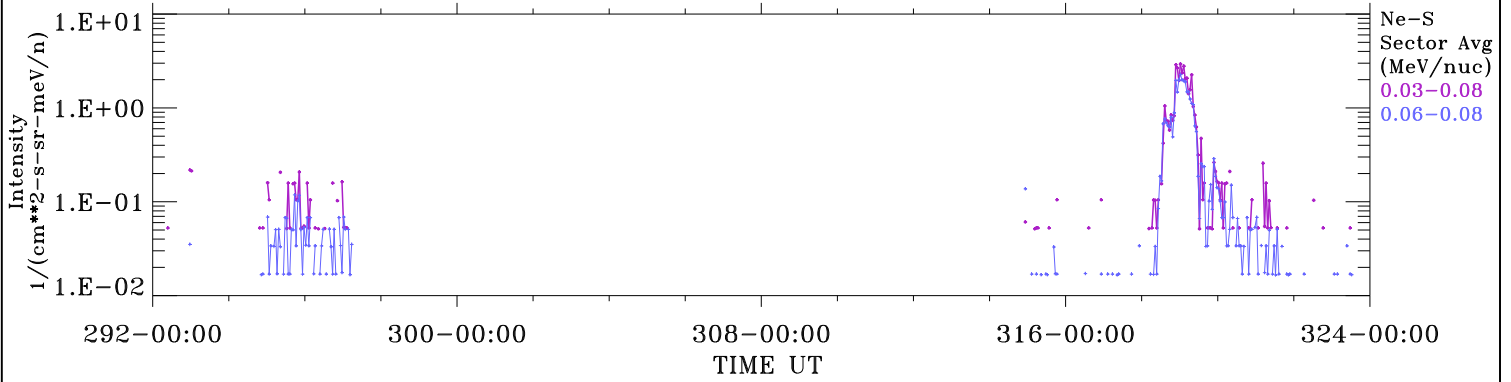

# ACE ULEIS

Oct 19, 2017 (292) – Nov 20, 2017 (324)

Filter : 1,2

Plotting S/W: V3.0

32-Day Hourly Averages

Plotting date: Nov 22 2017 08:36

udf\*listner

Ne-S