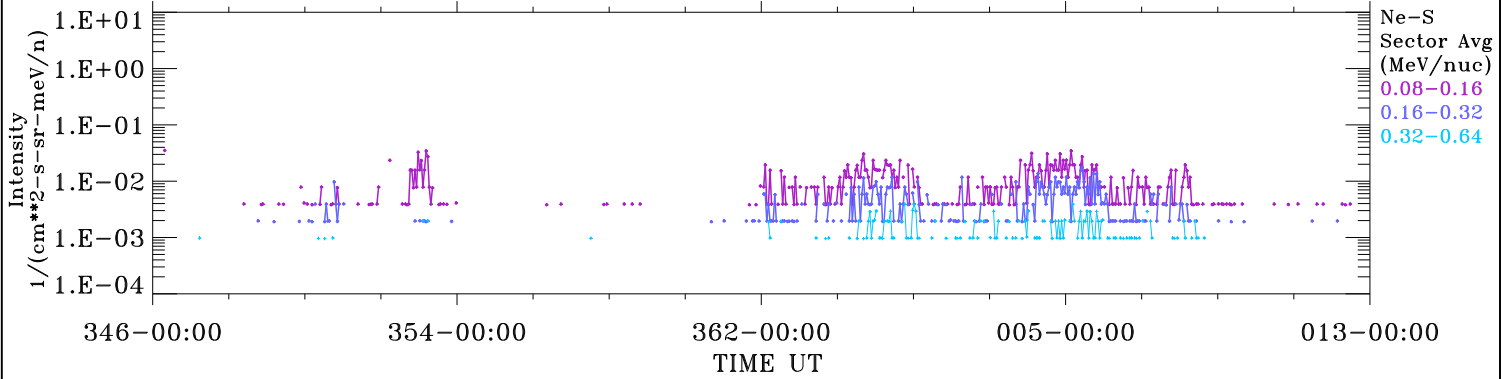

ACE ULEIS

Dec 12, 2017 (346) - Jan 13, 2018 (13)

32-Day Hourly Averages

Filter : 1,2

Plotting S/W: V3.0

Plotting date: Jan 17 2018 08:31

udf*lister

Ne-S

Ne-S

Ne-S