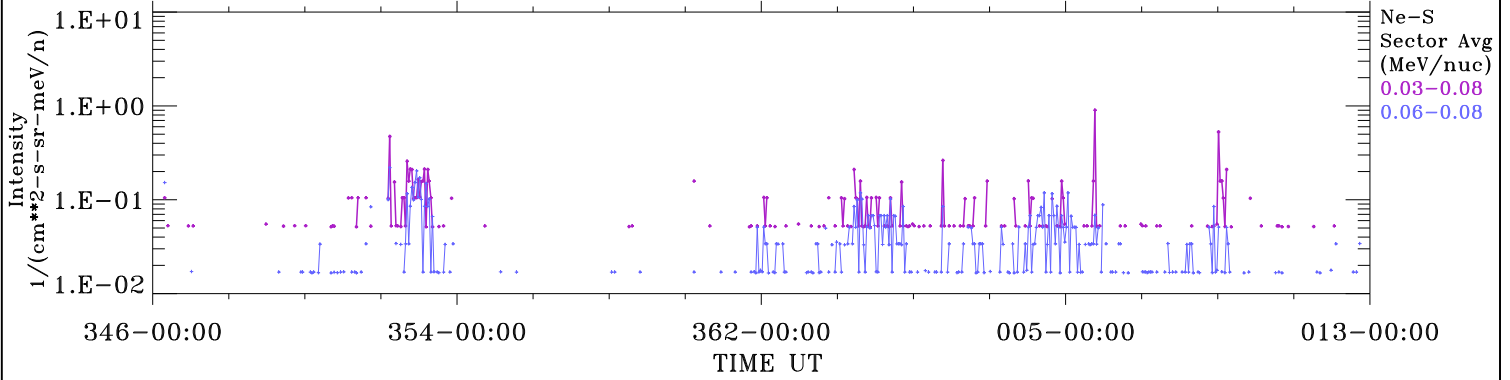

ACE ULEIS

Dec 12, 2017 (346) - Jan 13, 2018 (13)

32-Day Hourly Averages

Filter : 1,2

Plotting S/W: V3.0

Plotting date: Jan 17 2018 08:31

udf*lister

Ne-S