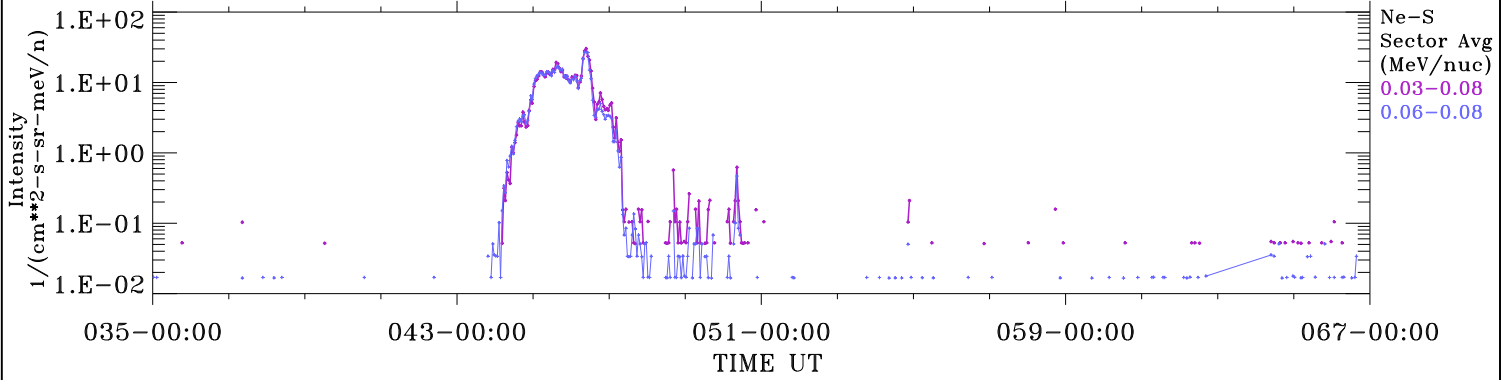

ACE ULEIS

Feb 4, 2018 (35) - Mar 8, 2018 (67)

32-Day Hourly Averages

Filter : 1,2

Plotting S/W: V3.0

Plotting date: Mar 9 2018 08:31

udf*lister

Ne-S