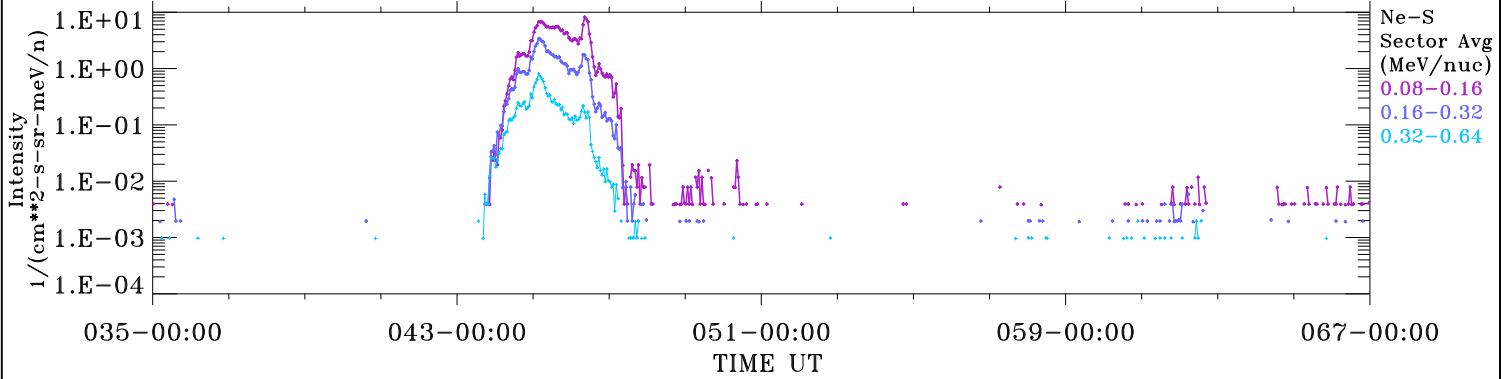

ACE ULEIS

Feb 4, 2018 (35) - Mar 8, 2018 (67)

32-Day Hourly Averages

Filter : 1,2

Plotting S/W: V3.0

Plotting date: Mar 9 2018 08:31

udf*lister

Ne-S

Ne-S

Ne-S