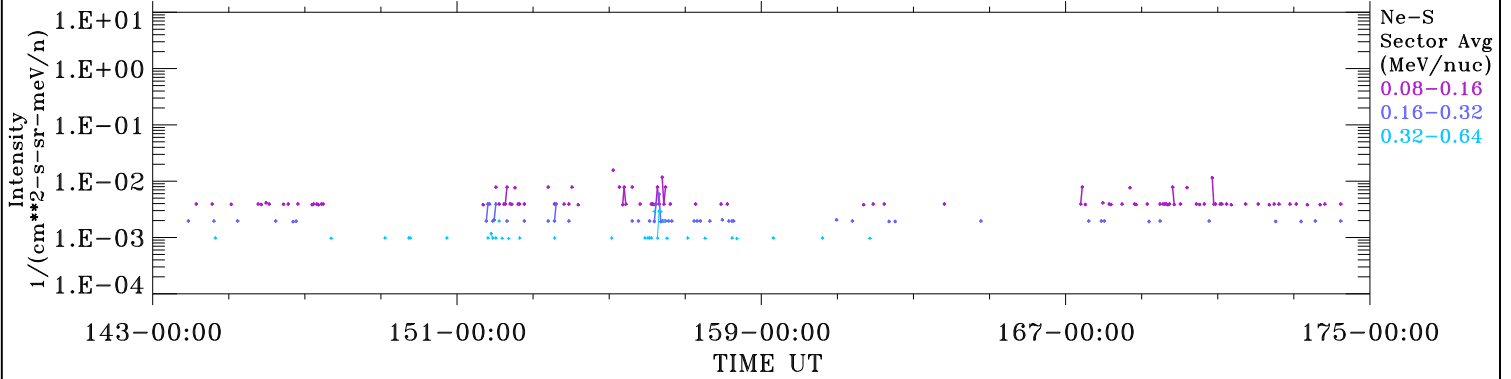

ACE ULEIS

May 23, 2018 (143) – Jun 24, 2018 (175)

Filter : 1,2
Plotting S/W: V3.0

32-Day Hourly Averages

Plotting date: Jun 27 2018 08:33

udf*lister

Ne-S

Ne-S