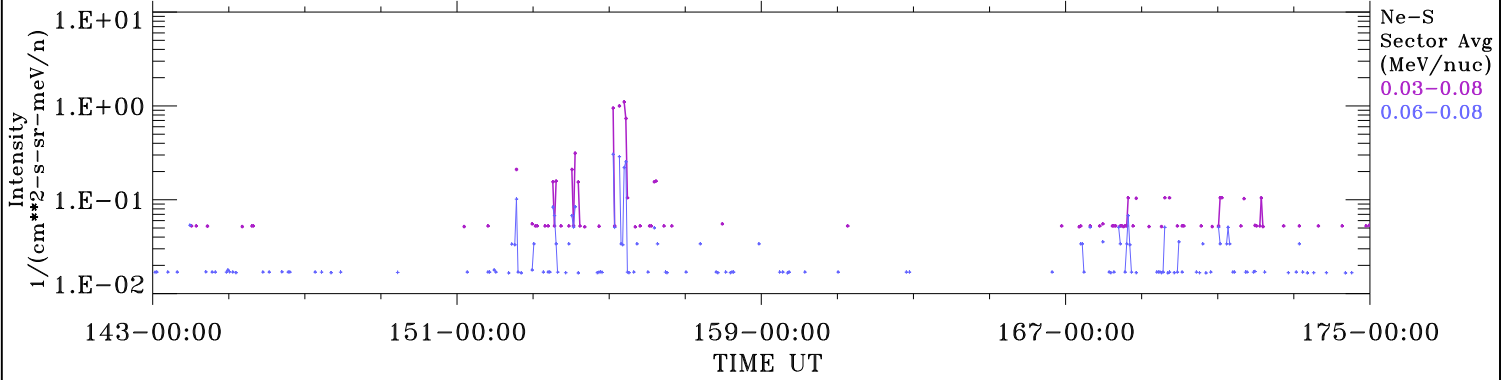

ACE ULEIS

May 23, 2018 (143) – Jun 24, 2018 (175)

Filter : 1,2
Plotting S/W: V3.0

32-Day Hourly Averages

Plotting date: Jun 27 2018 08:33

udf*lister

Ne-S

Ne-S