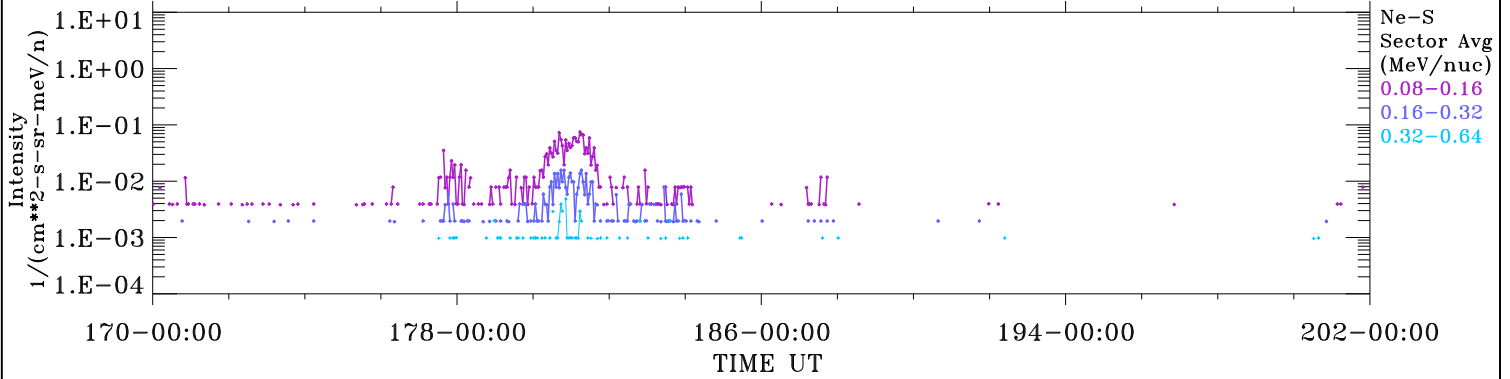

ACE ULEIS

Jun 19, 2018 (170) – Jul 21, 2018 (202)

32-Day Hourly Averages

Filter : 1,2

Plotting S/W: V3.0

Plotting date: Jul 25 2018 08:34

udf*lister

Ne-S

Ne-S

Ne-S