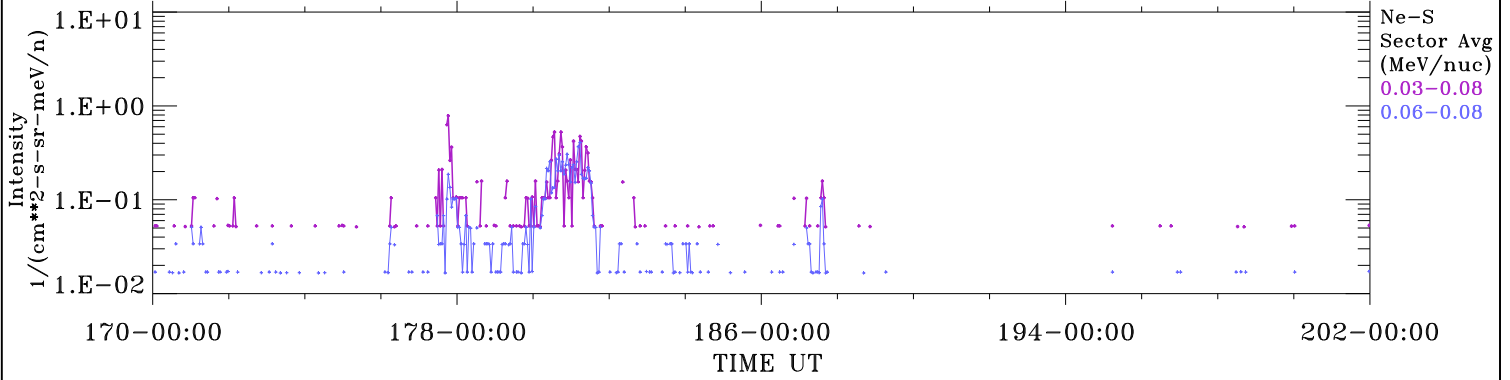

# ACE ULEIS

Jun 19, 2018 (170) – Jul 21, 2018 (202)

32-Day Hourly Averages

Filter : 1,2

Plotting S/W: V3.0

Plotting date: Jul 25 2018 08:34

udf\*lister

Ne-S