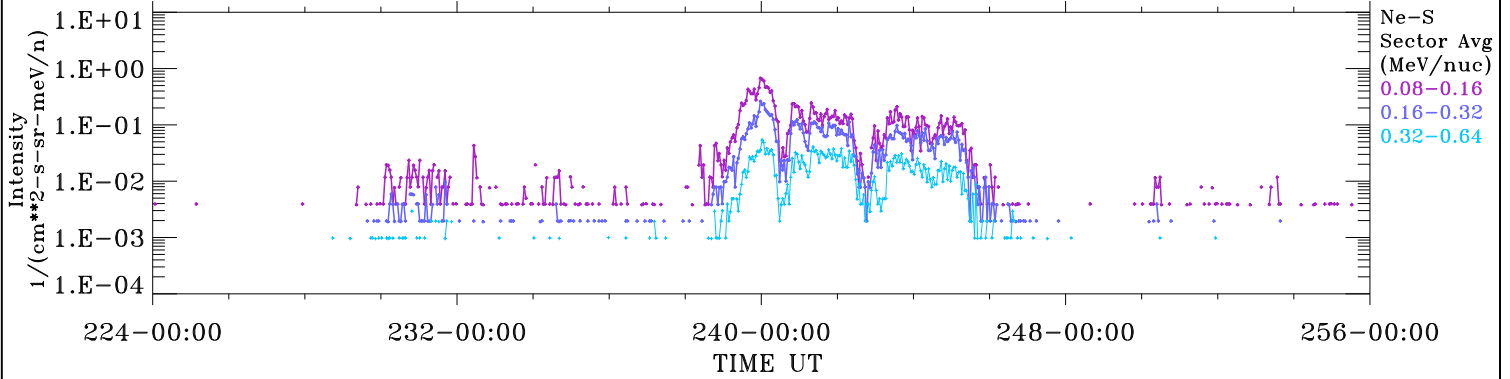

ACE ULEIS

Aug 12, 2018 (224) – Sep 13, 2018 (256)

32-Day Hourly Averages

Filter : 1,2

Plotting S/W: V3.0

Plotting date: Sep 21 2018 08:36

udf*lister

Ne-S

Ne-S

Ne-S