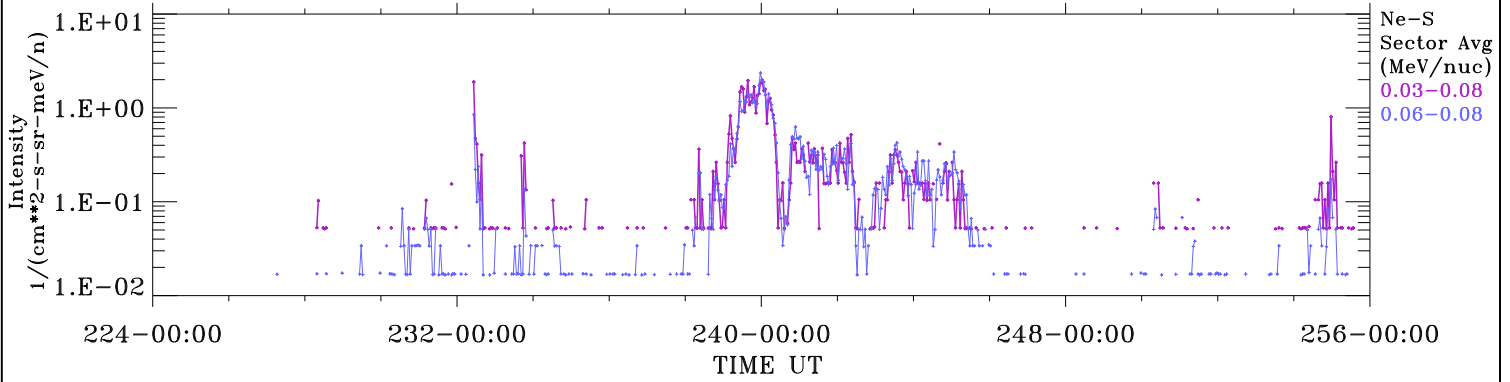

ACE ULEIS

Aug 12, 2018 (224) – Sep 13, 2018 (256)

32-Day Hourly Averages

Filter : 1,2

Plotting S/W: V3.0

Plotting date: Sep 21 2018 08:36

udf*lister

Ne-S