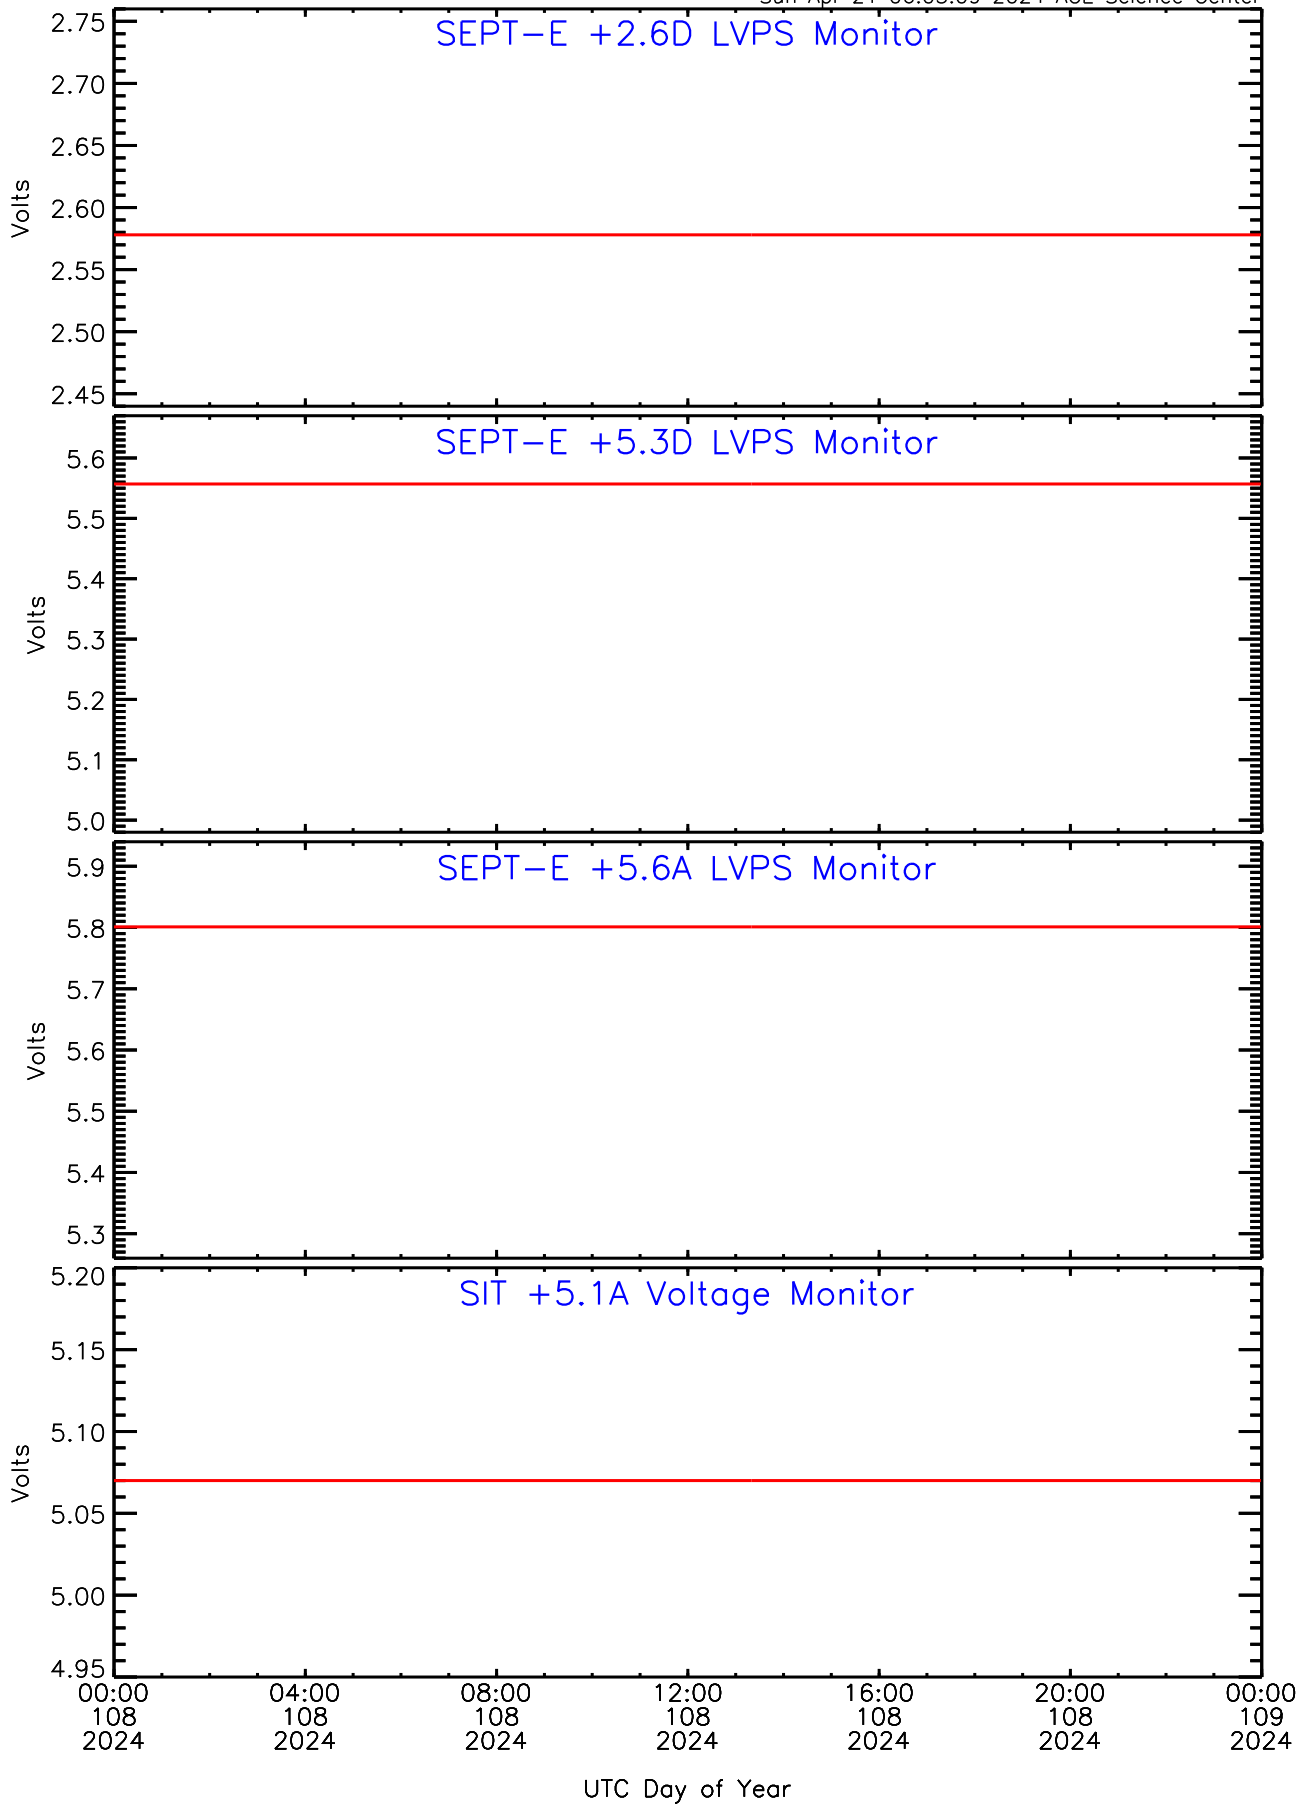

Sun Apr 21 06:05:09 2024 ACE Science Center

SEP-Central ahead Housekeeping Data for 2024-108

Sun Apr 21 06:05:09 2024 ACE Science Center

SEP-Central ahead Housekeeping Data for 2024-108

Sun Apr 21 06:05:09 2024 ACE Science Center