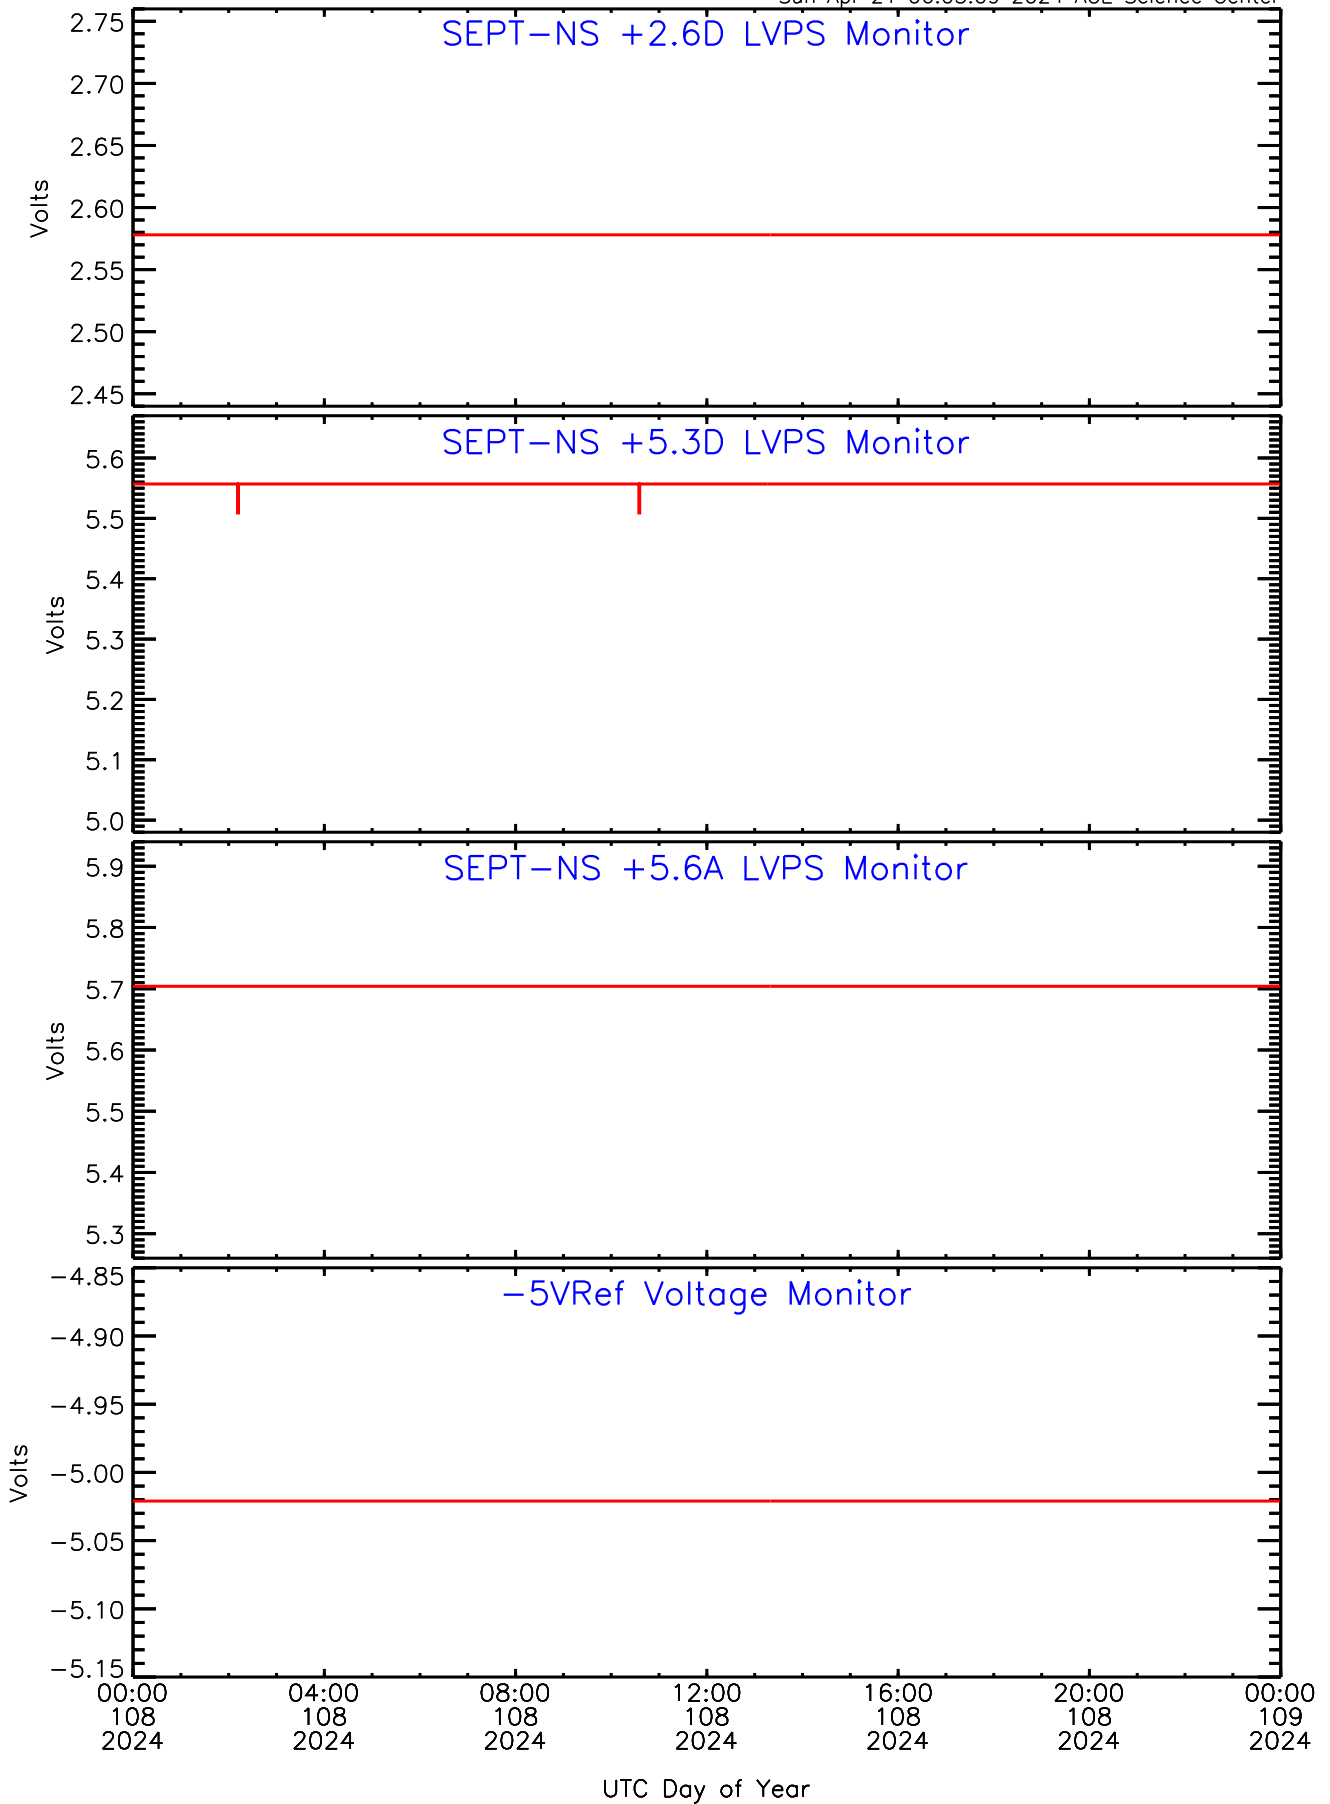

SEP-Central ahead Housekeeping Data for 2024-108

Sun Apr 21 06:05:09 2024 ACE Science Center

SEP-Central ahead Housekeeping Data for 2024-108

Sun Apr 21 06:05:09 2024 ACE Science Center

SEP-Central ahead Housekeeping Data for 2024-108

Sun Apr 21 06:05:09 2024 ACE Science Center

SEP-Central ahead Housekeeping Data for 2024-108

Sun Apr 21 06:05:09 2024 ACE Science Center

SEP-Central ahead Housekeeping Data for 2024-108

Sun Apr 21 06:05:09 2024 ACE Science Center