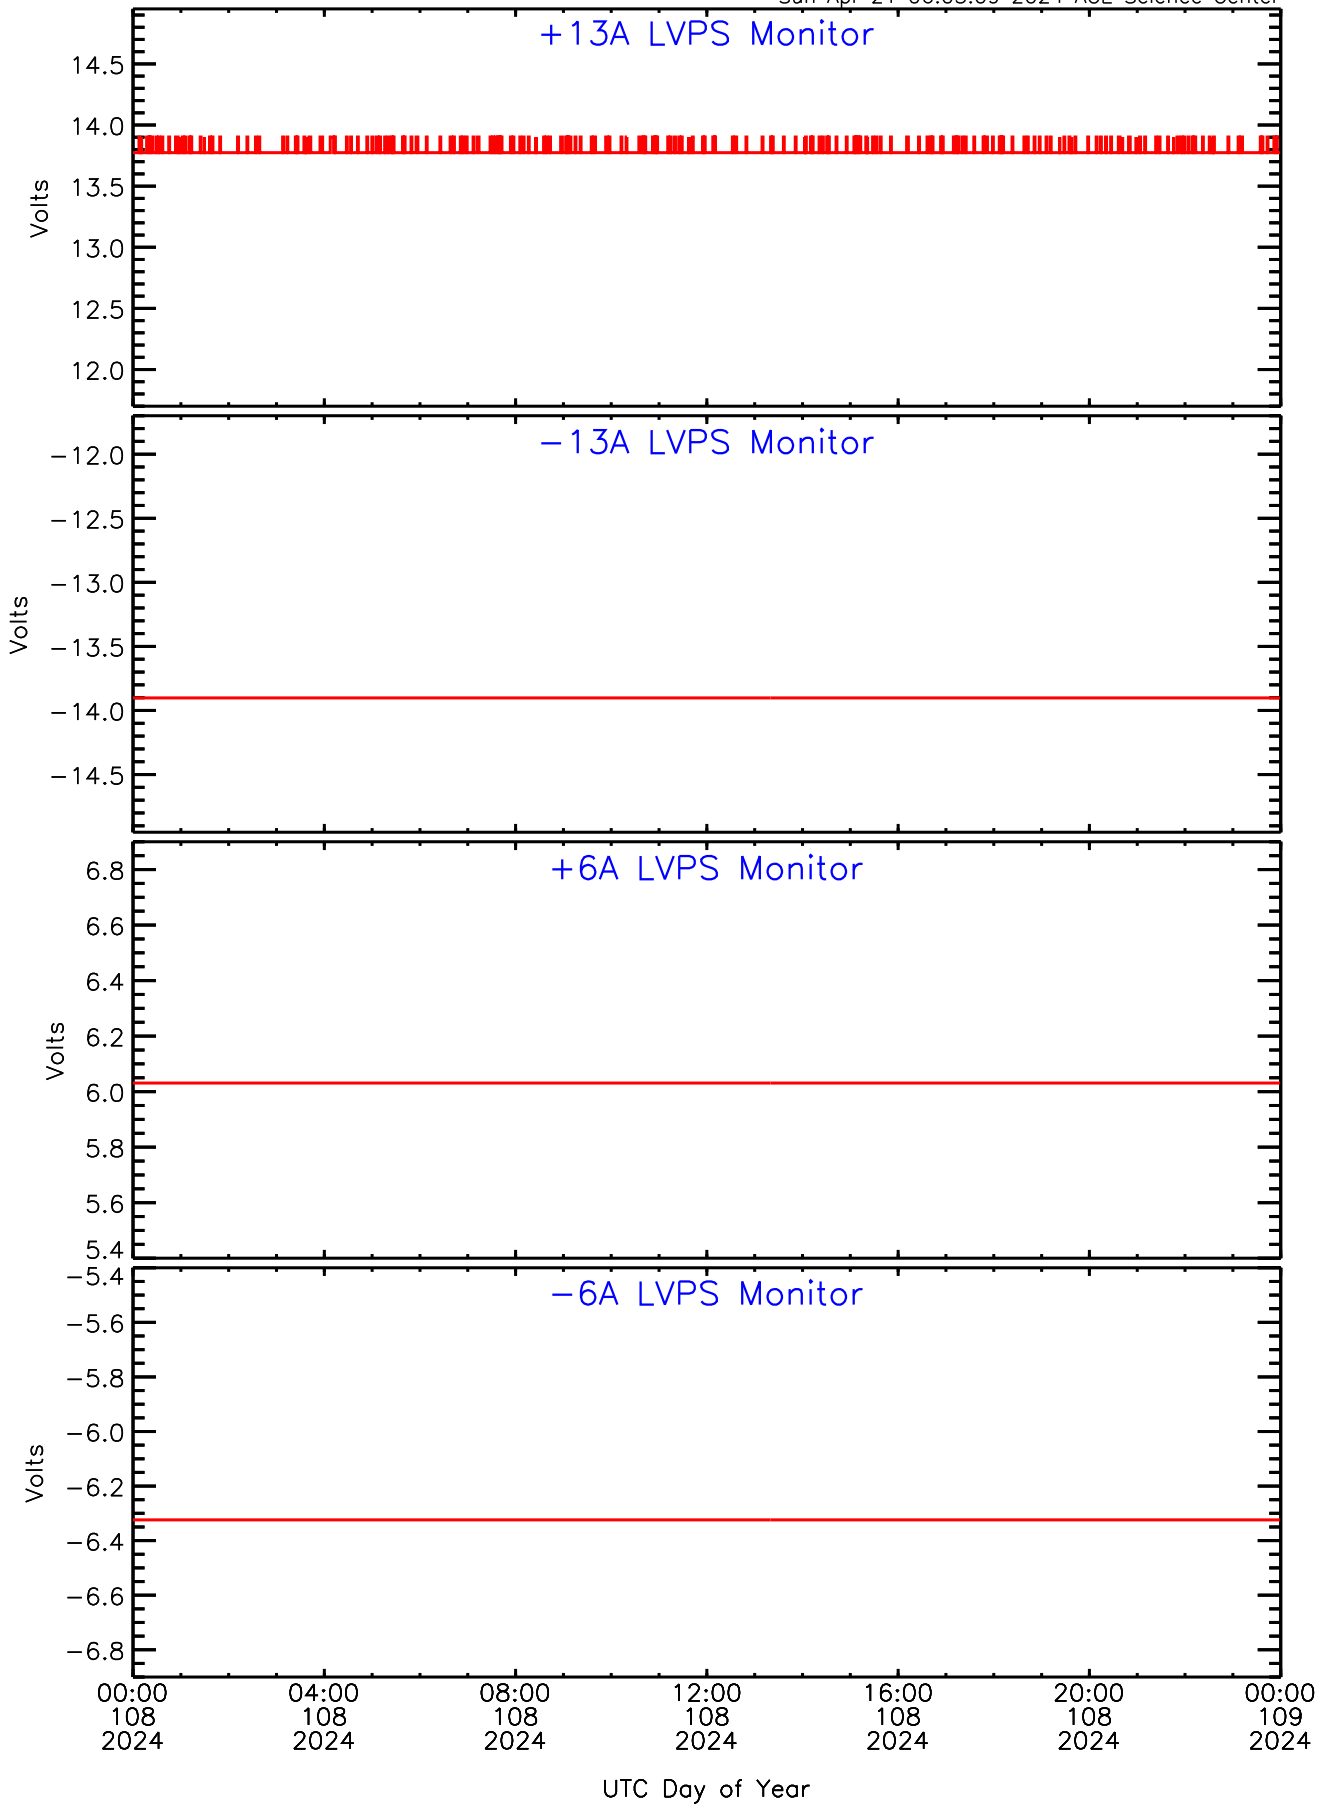

SEP-Central ahead Housekeeping Data for 2024-108

Sun Apr 21 06:05:09 2024 ACE Science Center

SEP-Central ahead Housekeeping Data for 2024-108

Sun Apr 21 06:05:09 2024 ACE Science Center

SEP-Central ahead Housekeeping Data for 2024-108

Sun Apr 21 06:05:09 2024 ACE Science Center

SEP-Central ahead Housekeeping Data for 2024-108

Sun Apr 21 06:05:09 2024 ACE Science Center

SEP-Central ahead Housekeeping Data for 2024-108

Sun Apr 21 06:05:09 2024 ACE Science Center