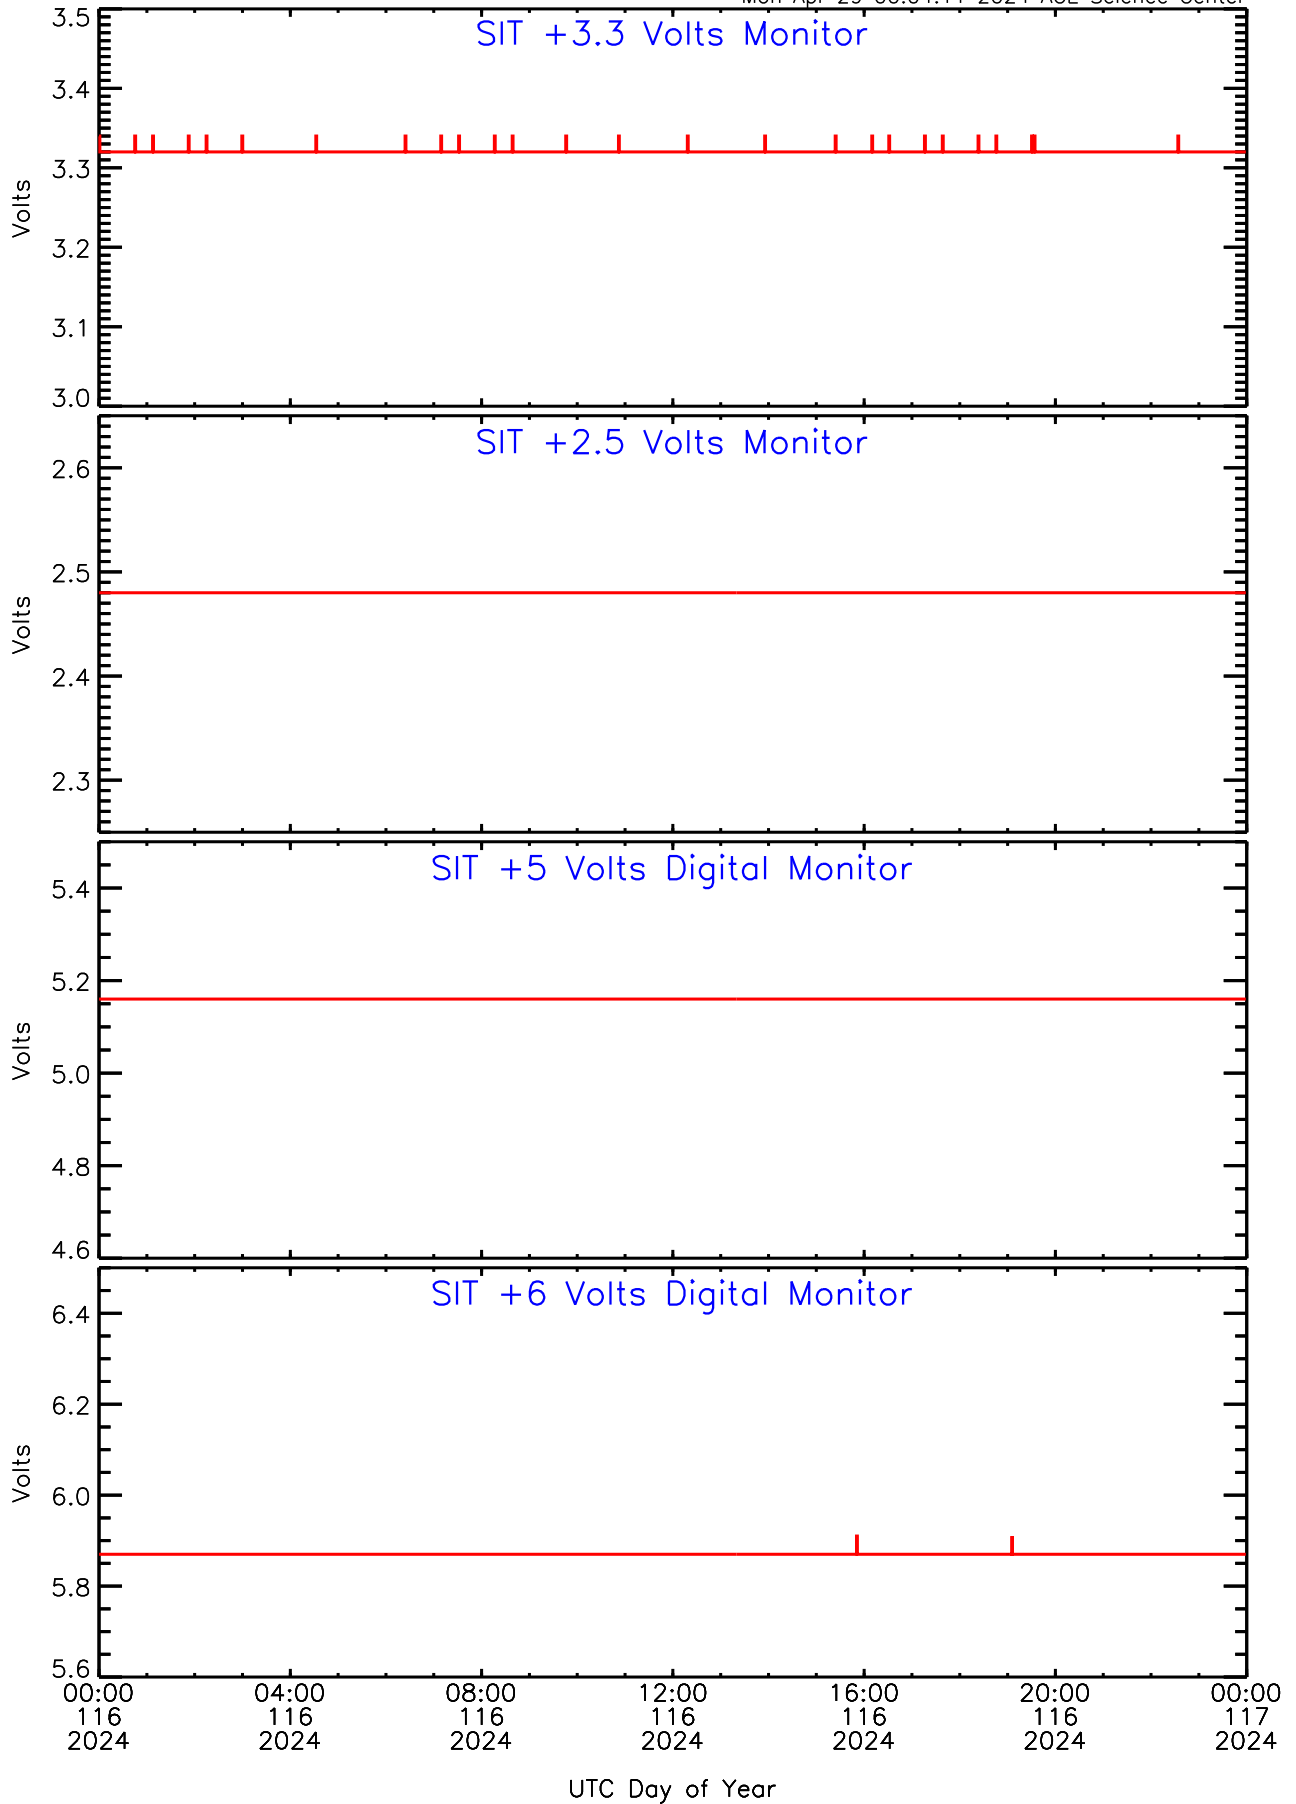

SIT ahead Housekeeping Data for 2024-116

Mon Apr 29 00:04:11 2024 ACE Science Center

SIT ahead Housekeeping Data for 2024-116

Mon Apr 29 00:04:11 2024 ACE Science Center

SIT ahead Housekeeping Data for 2024-116

Mon Apr 29 00:04:11 2024 ACE Science Center