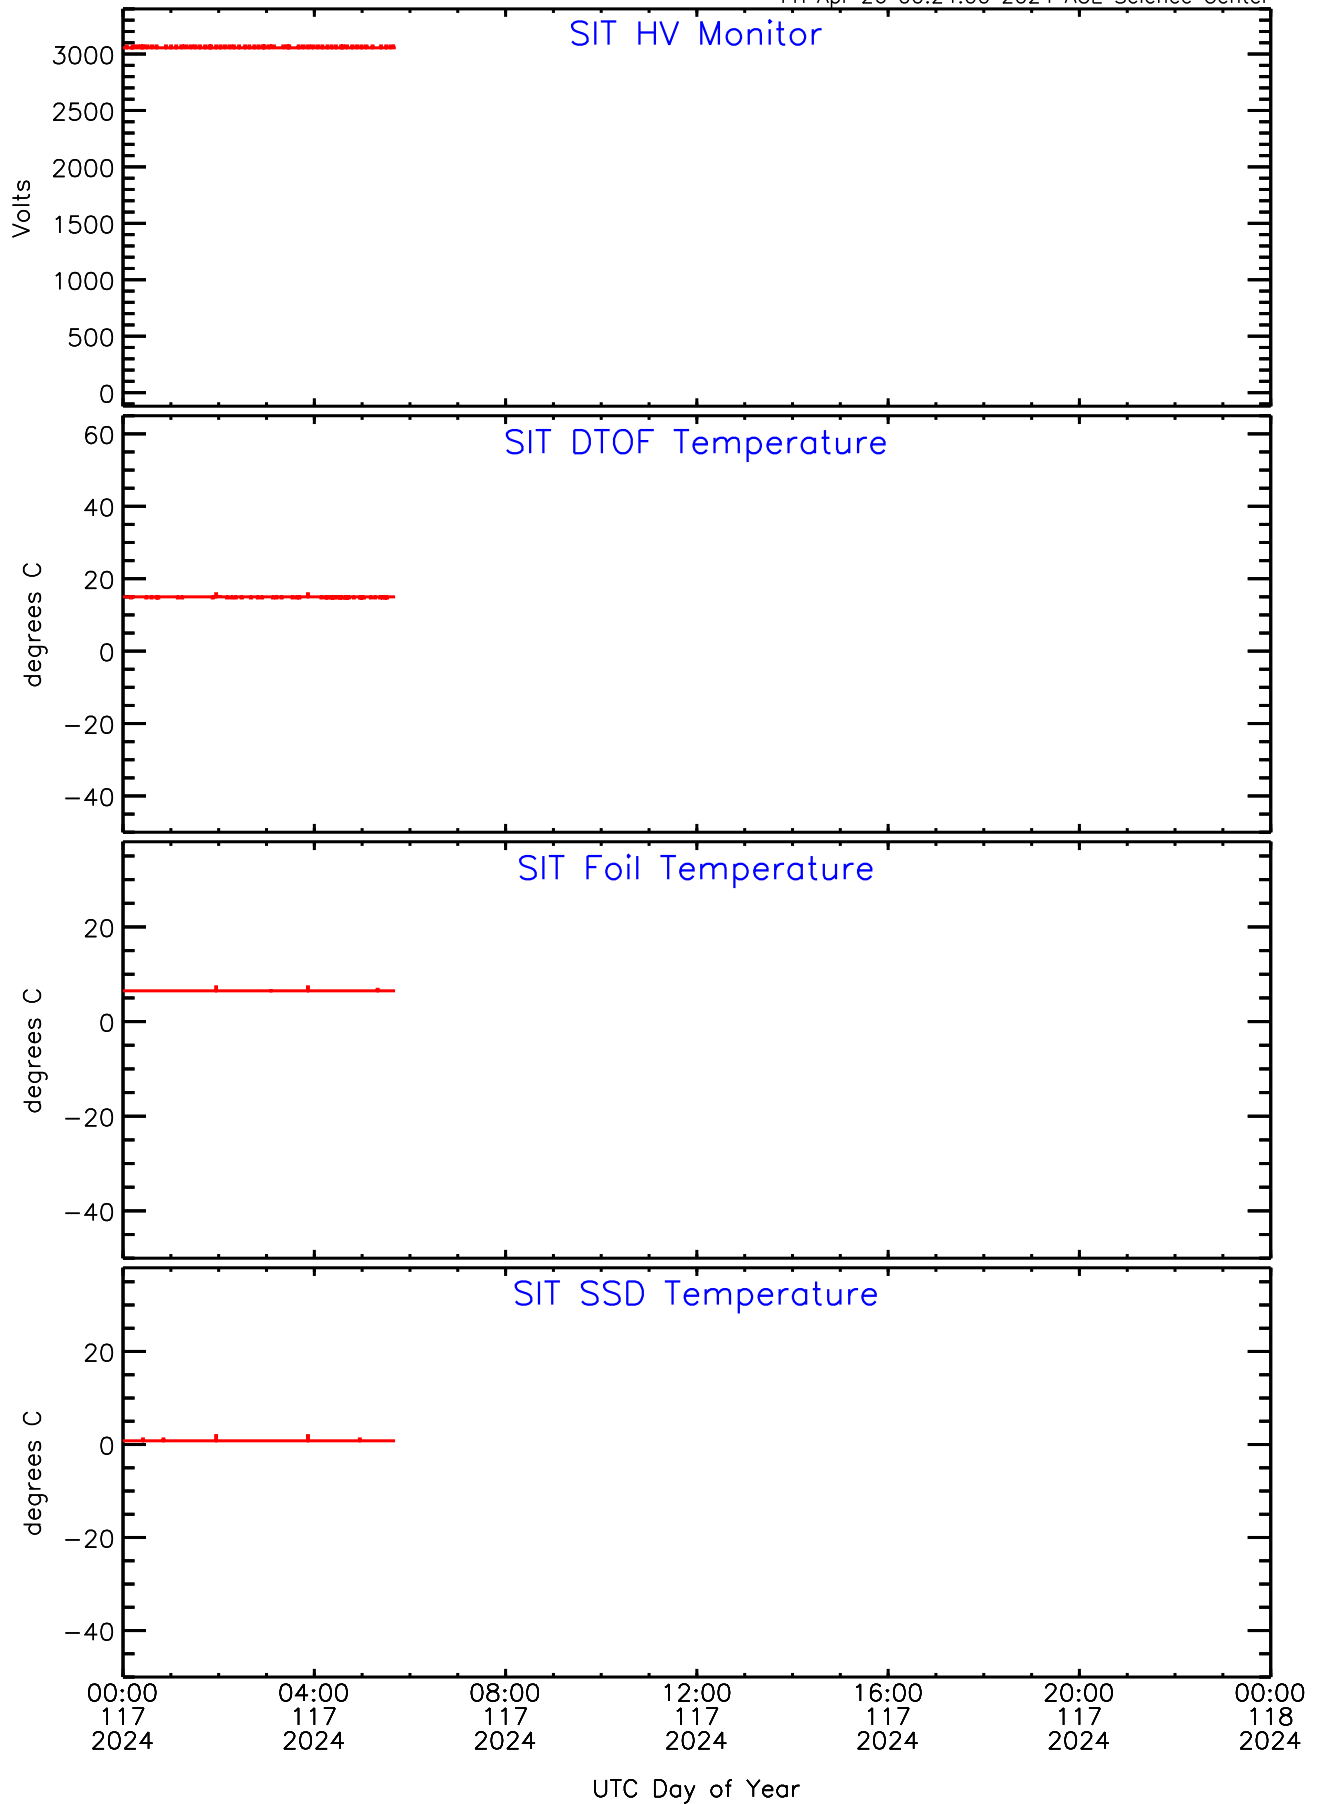

# SIT ahead Housekeeping Data for 2024-117

Fri Apr 26 00:24:00 2024 ACE Science Center