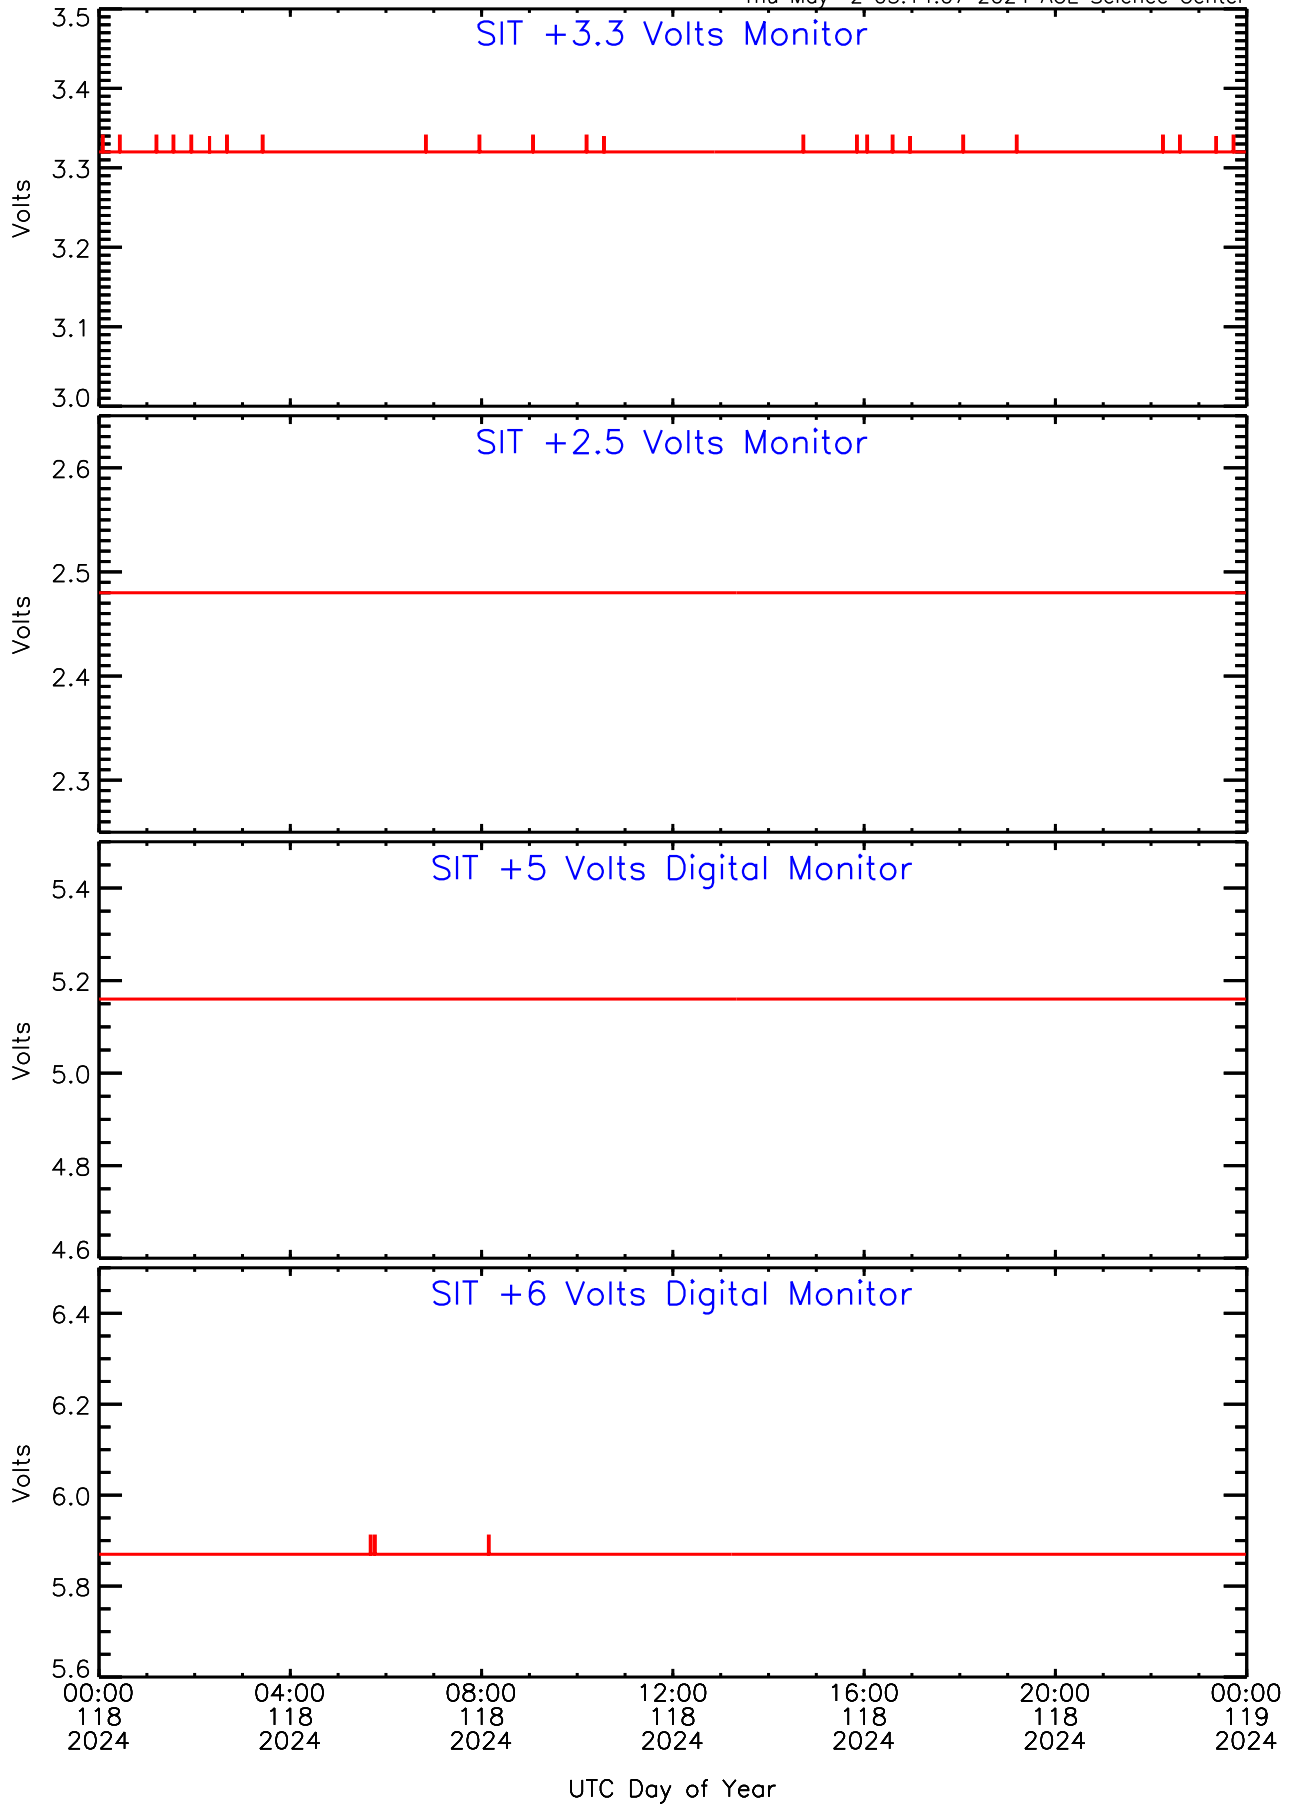

SIT ahead Housekeeping Data for 2024-118

Thu May 2 03:14:07 2024 ACE Science Center

SIT ahead Housekeeping Data for 2024-118

Thu May 2 03:14:07 2024 ACE Science Center

SIT ahead Housekeeping Data for 2024-118

Thu May 2 03:14:07 2024 ACE Science Center