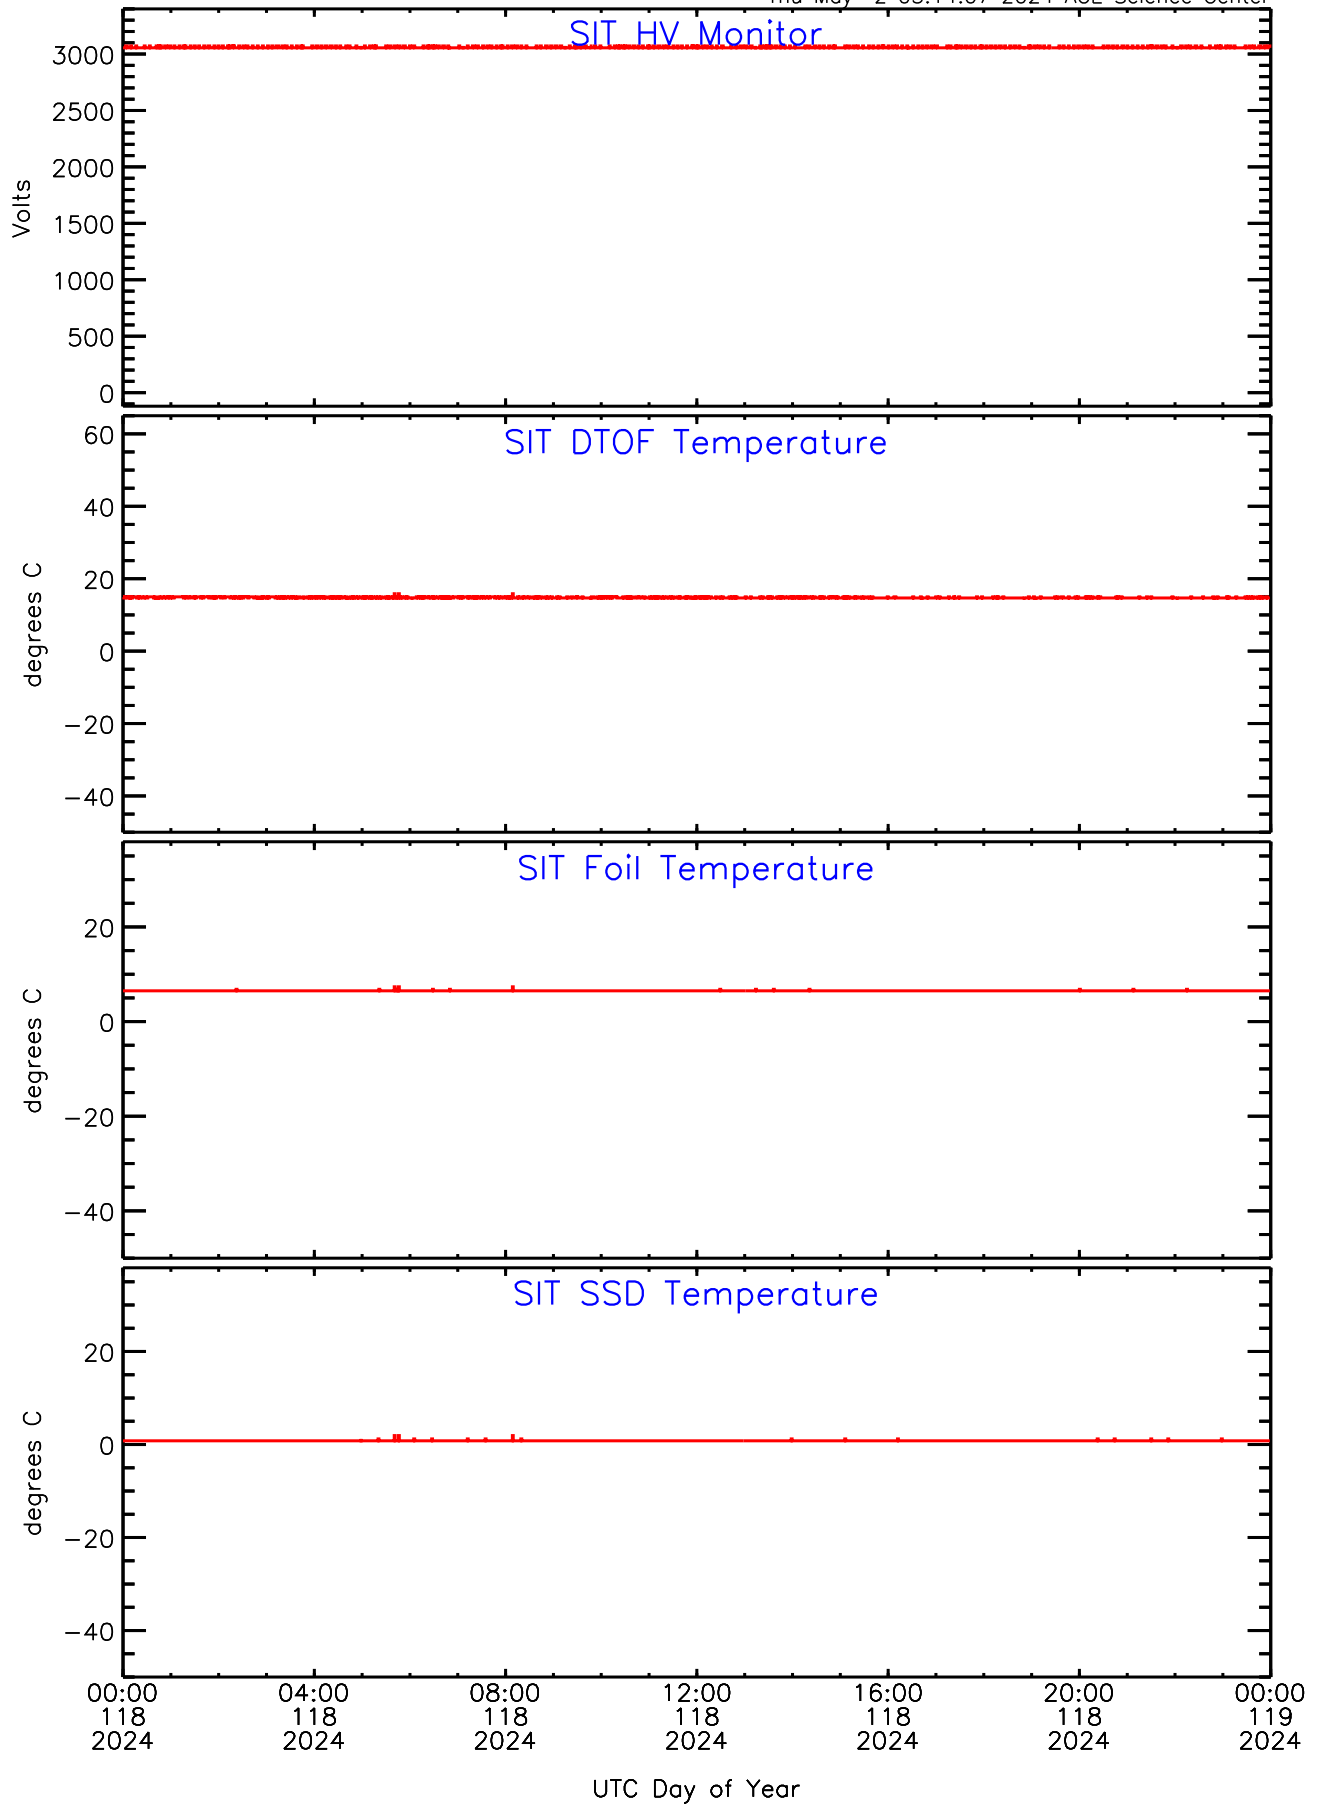

SIT ahead Housekeeping Data for 2024-118

Thu May 2 03:14:07 2024 ACE Science Center

SIT ahead Housekeeping Data for 2024-118

Thu May 2 03:14:07 2024 ACE Science Center

SIT ahead Housekeeping Data for 2024-118

Thu May 2 03:14:07 2024 ACE Science Center