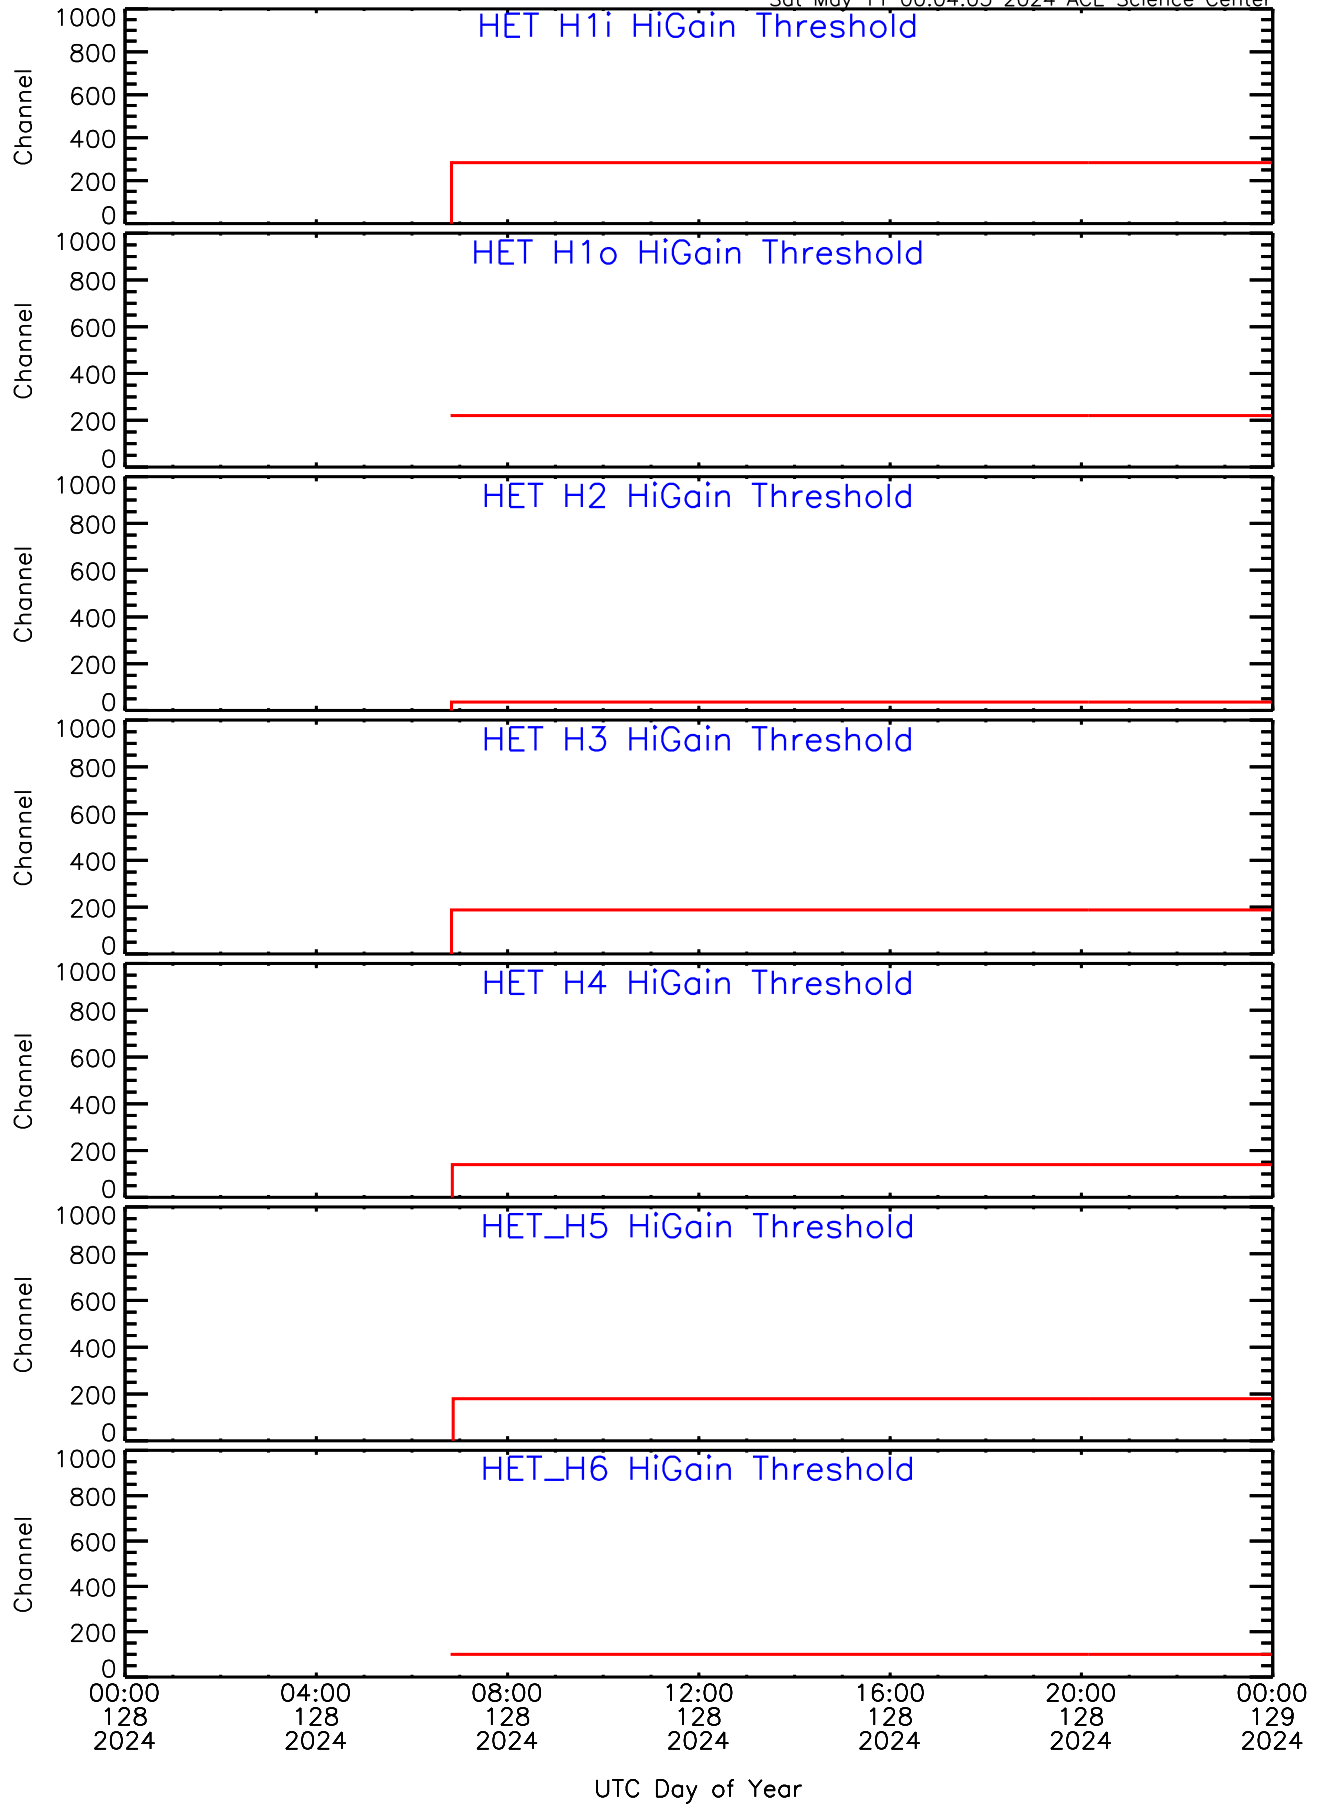

HET ahead Housekeeping Data for 2024-128

Sat May 11 00:04:03 2024 ACE Science Center