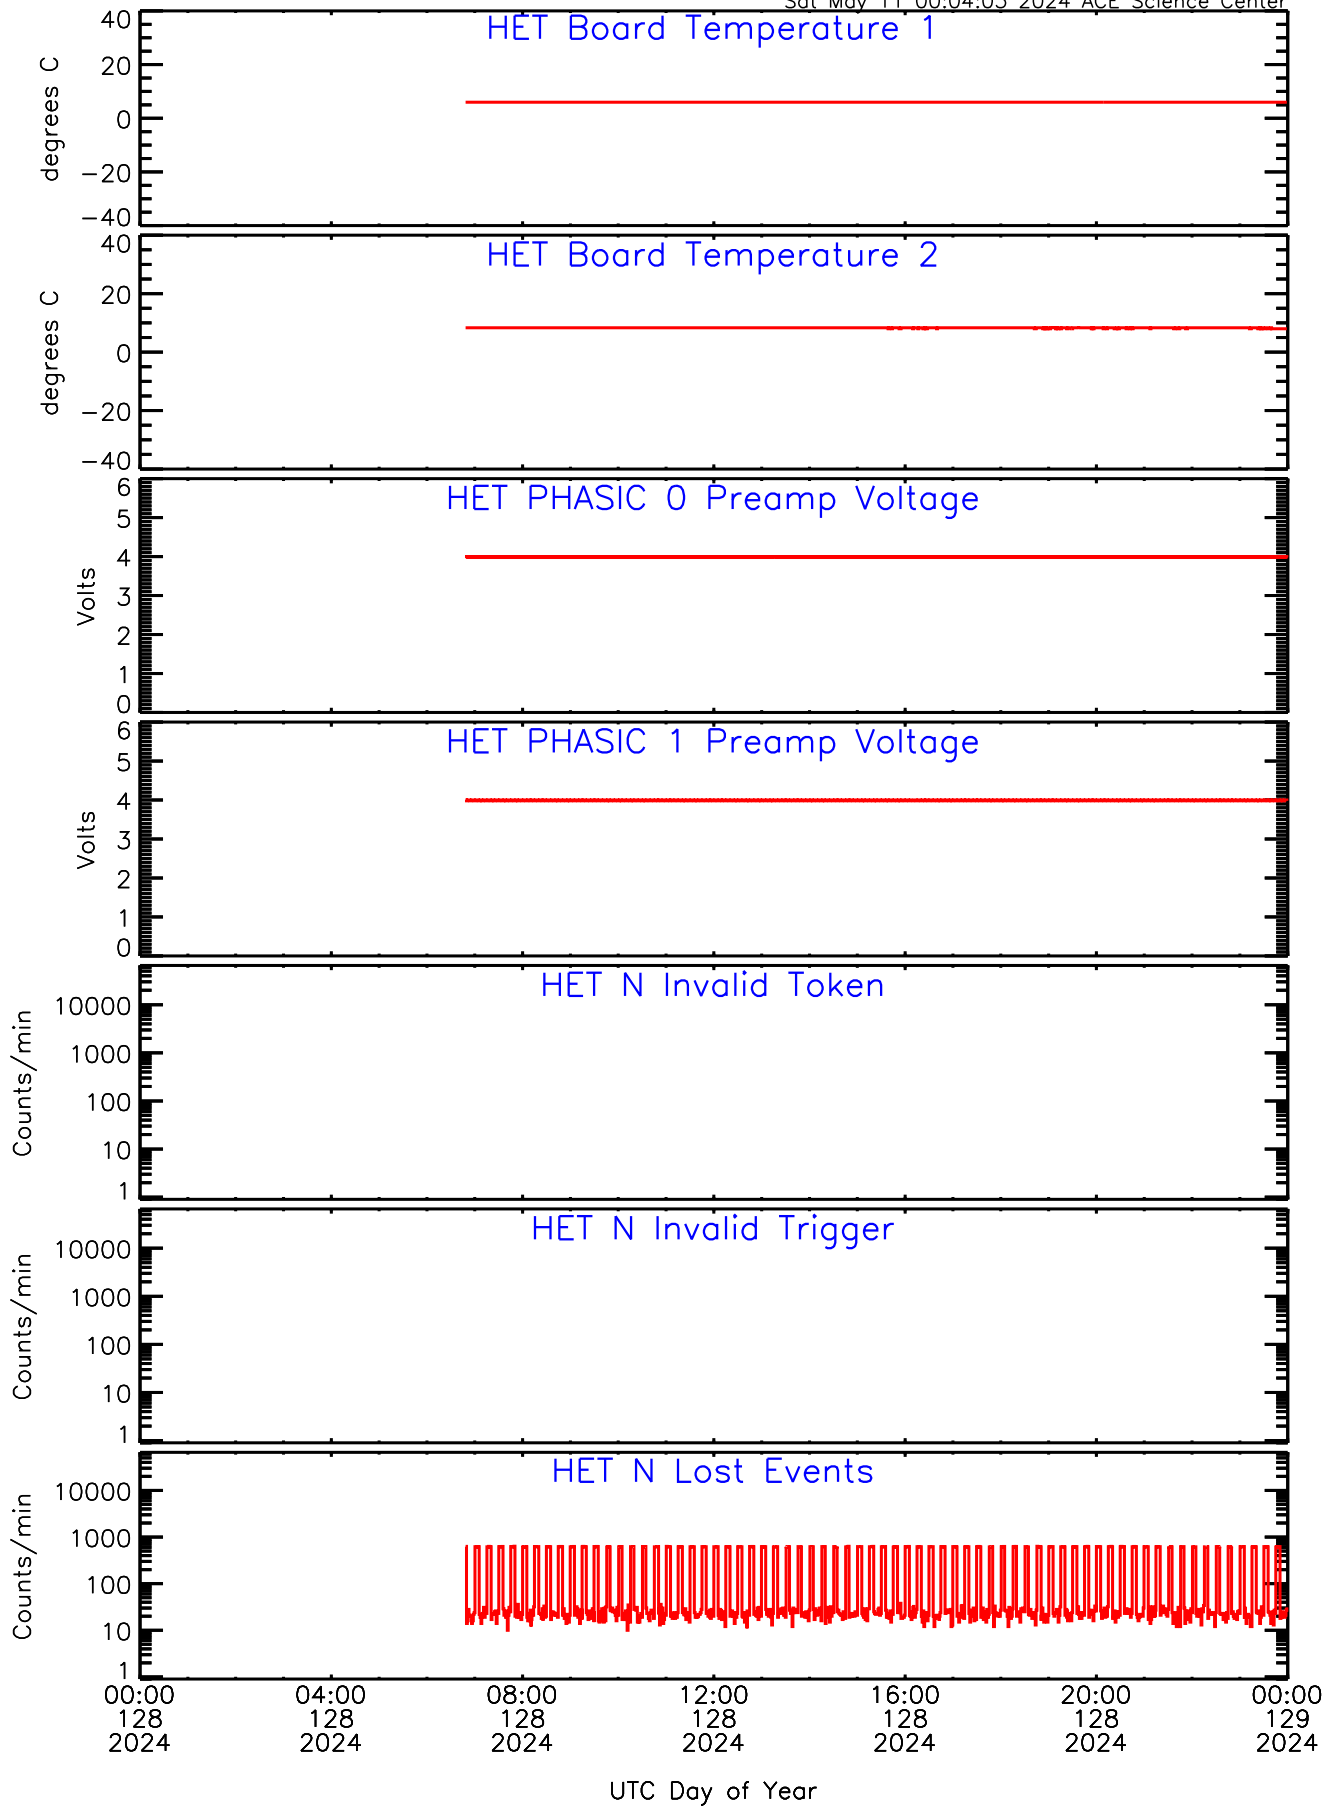

# HET ahead Housekeeping Data for 2024-128

Sat May 11 00:04:03 2024 ACE Science Center