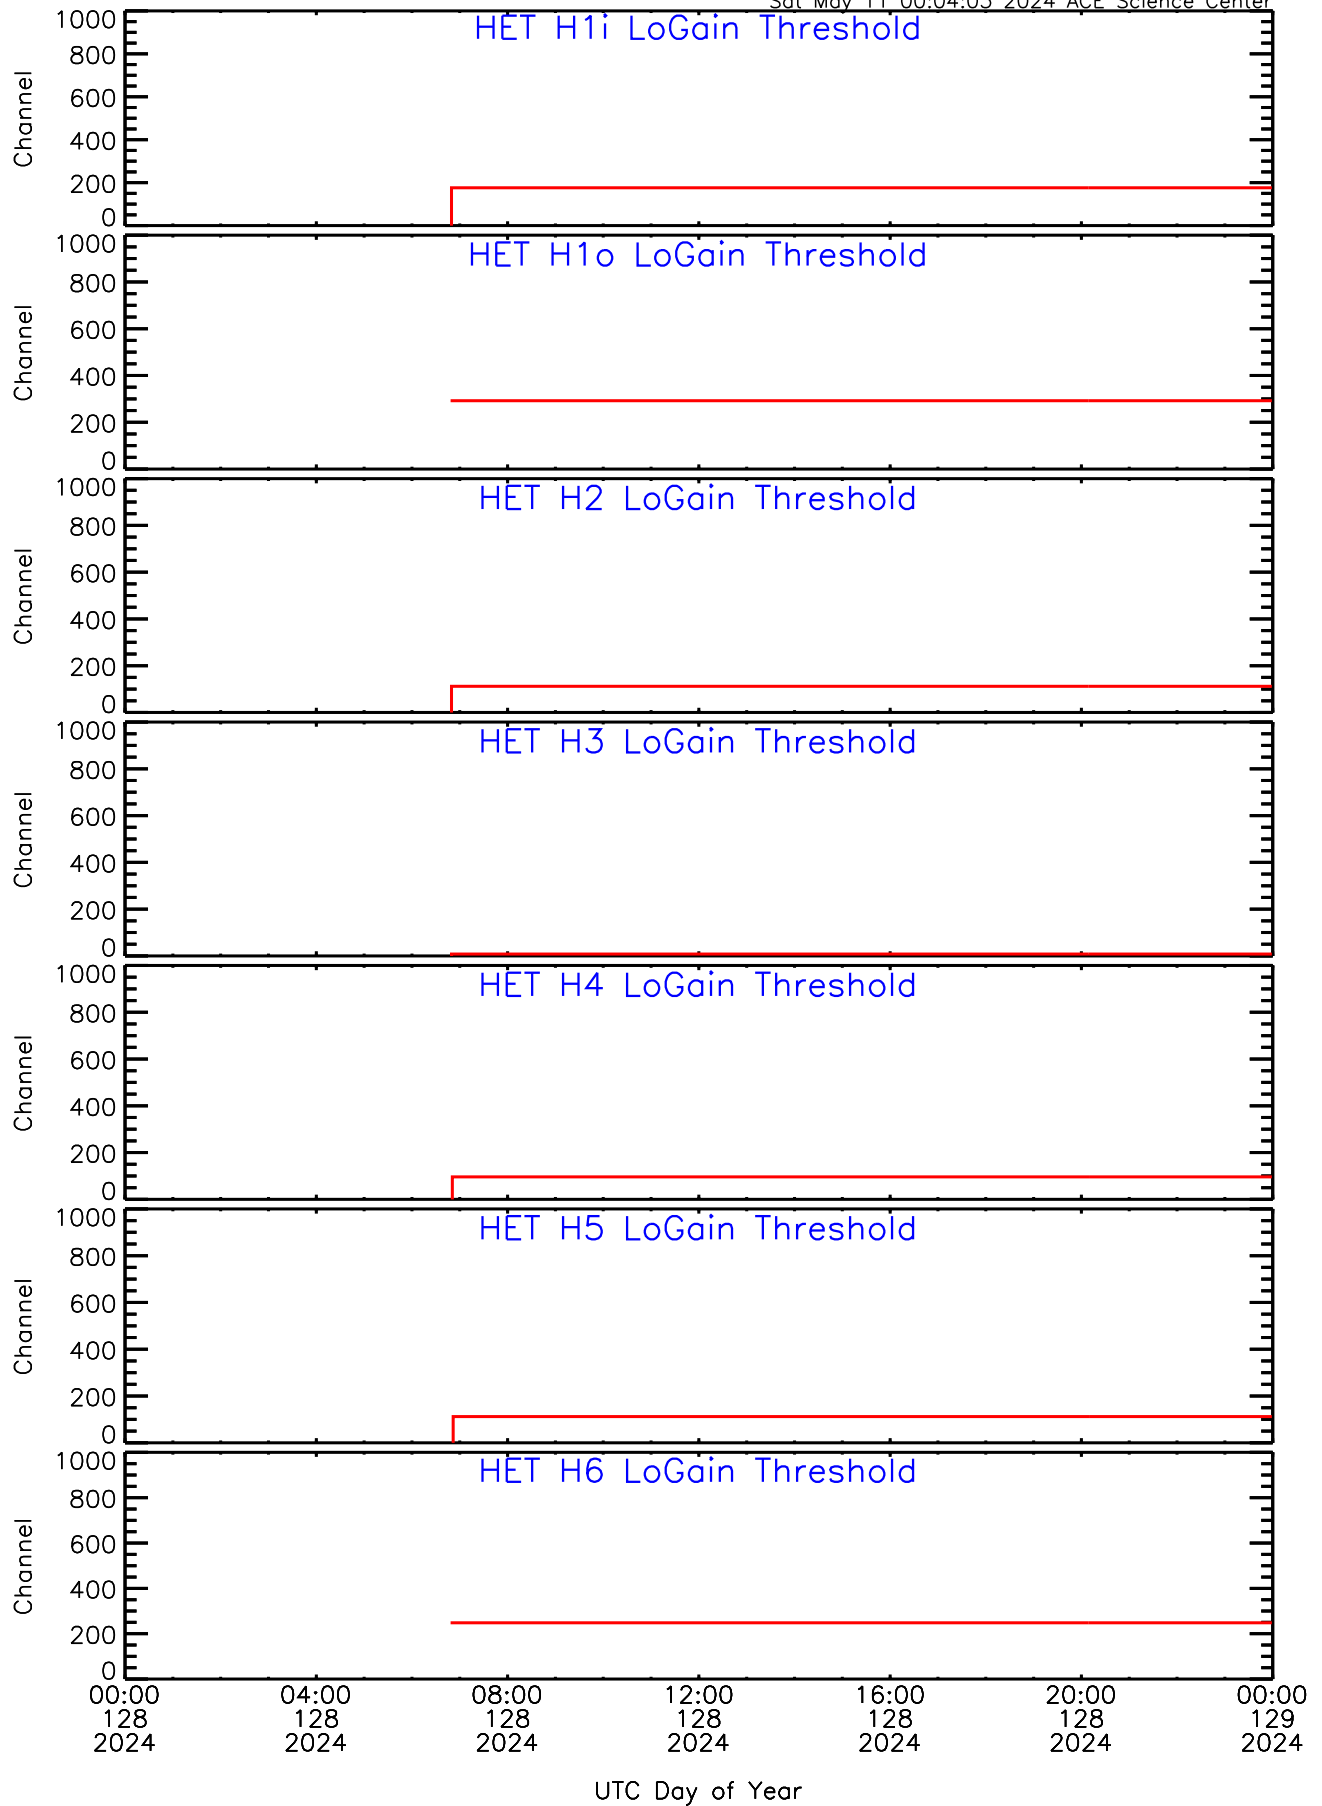

HET ahead Housekeeping Data for 2024-128

Sat May 11 00:04:03 2024 ACE Science Center