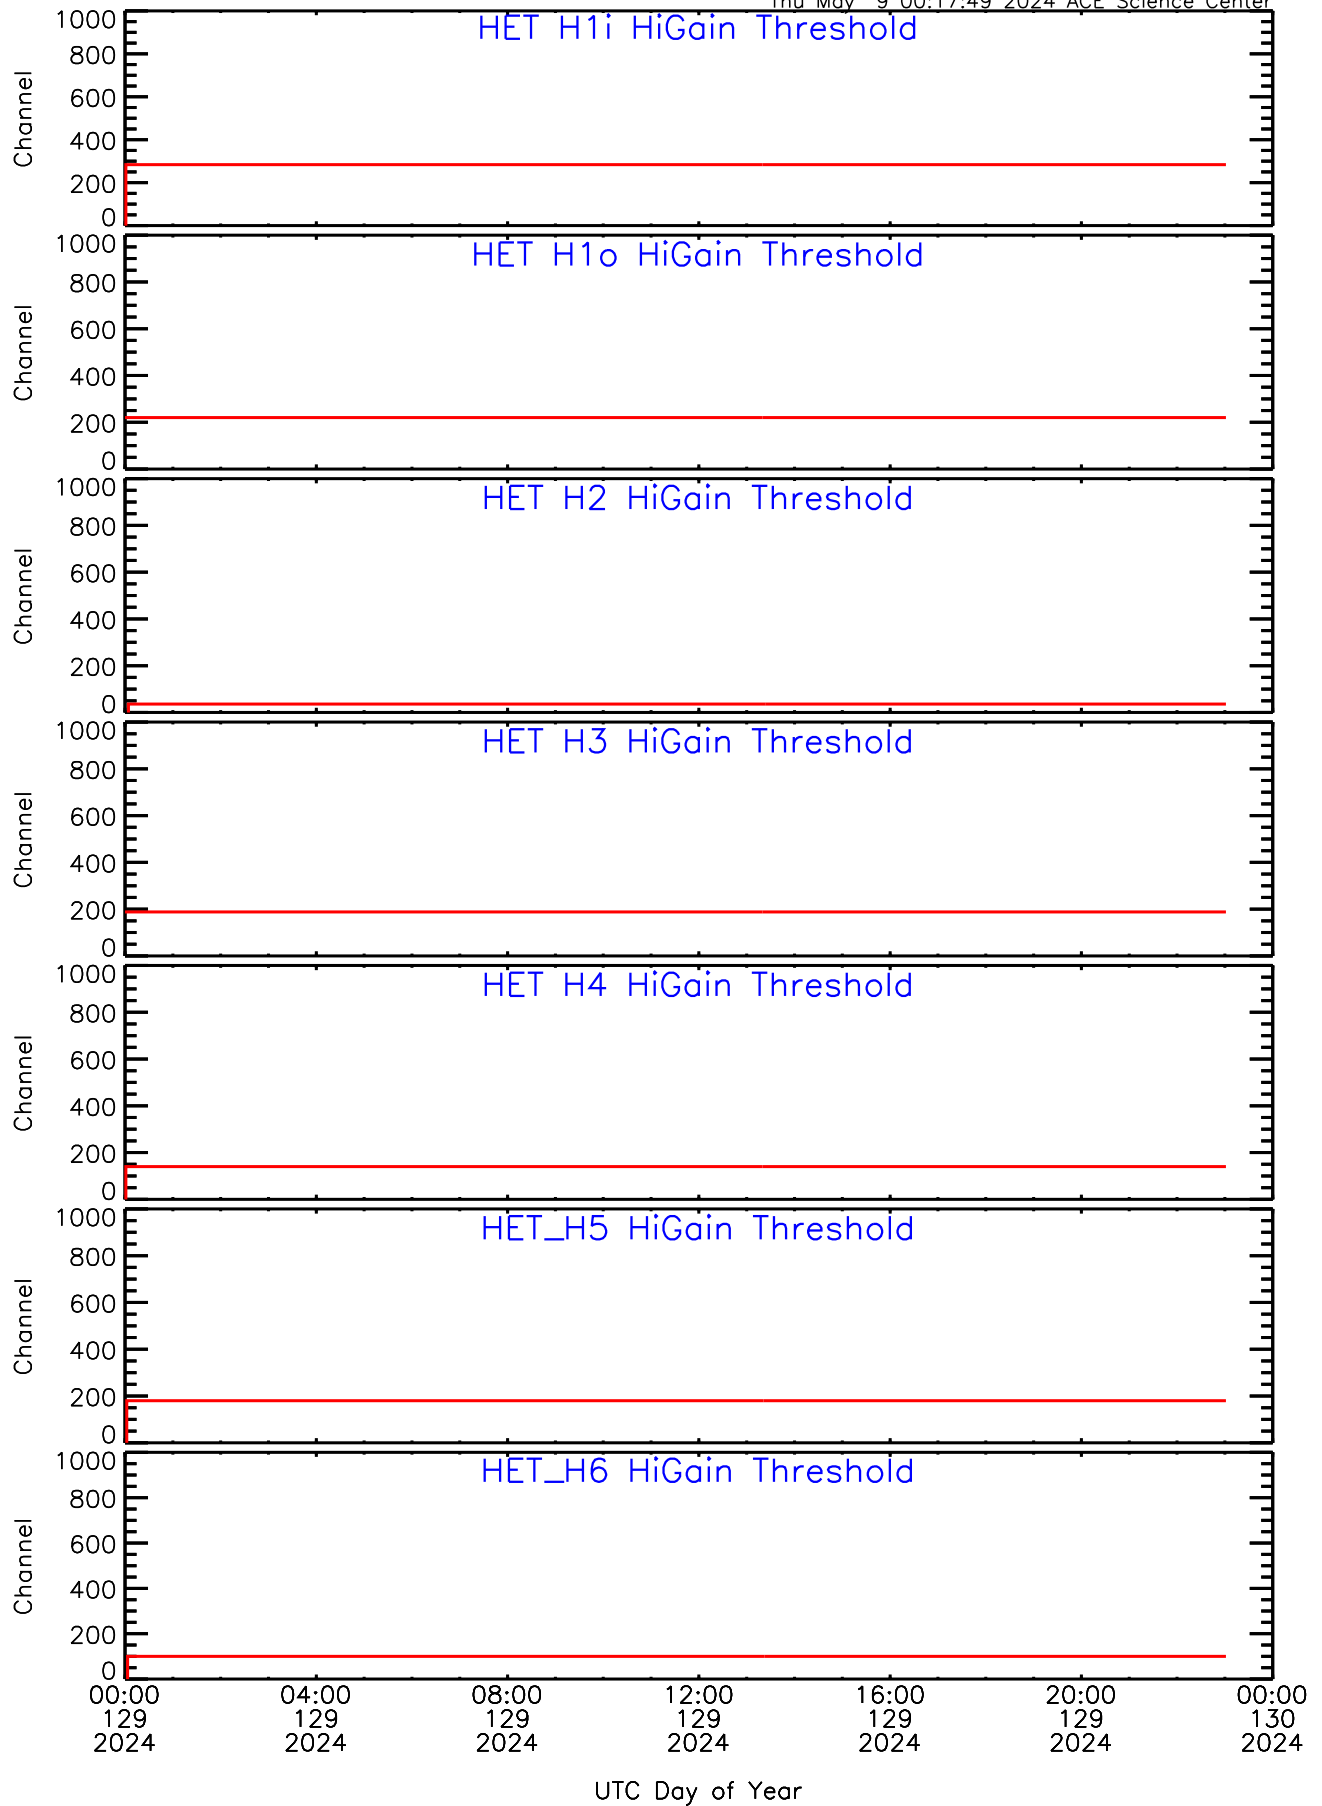

# HET ahead Housekeeping Data for 2024-129

Thu May 9 00:17:49 2024 ACE Science Center