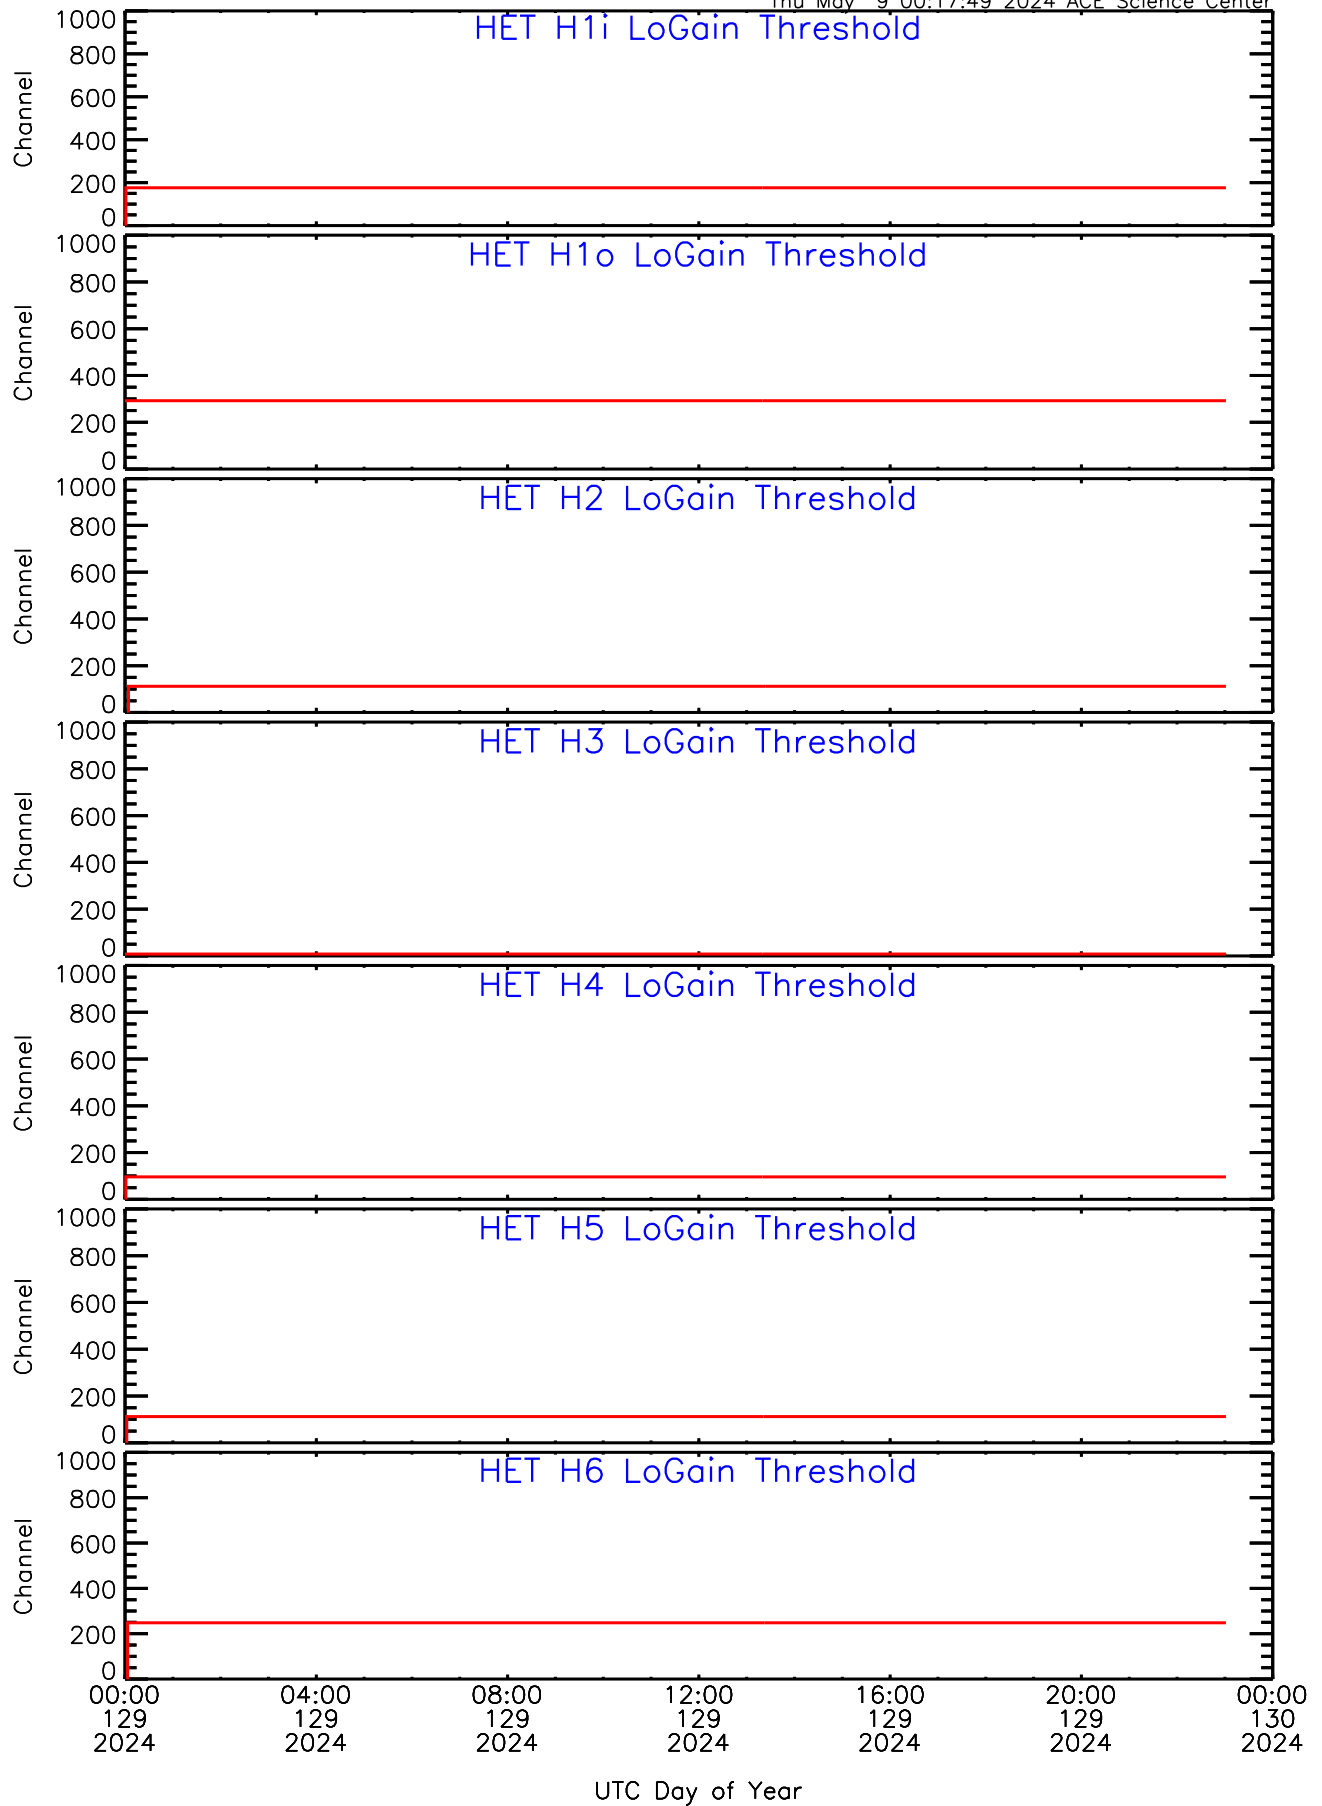

HET ahead Housekeeping Data for 2024-129

Thu May 9 00:17:49 2024 ACE Science Center