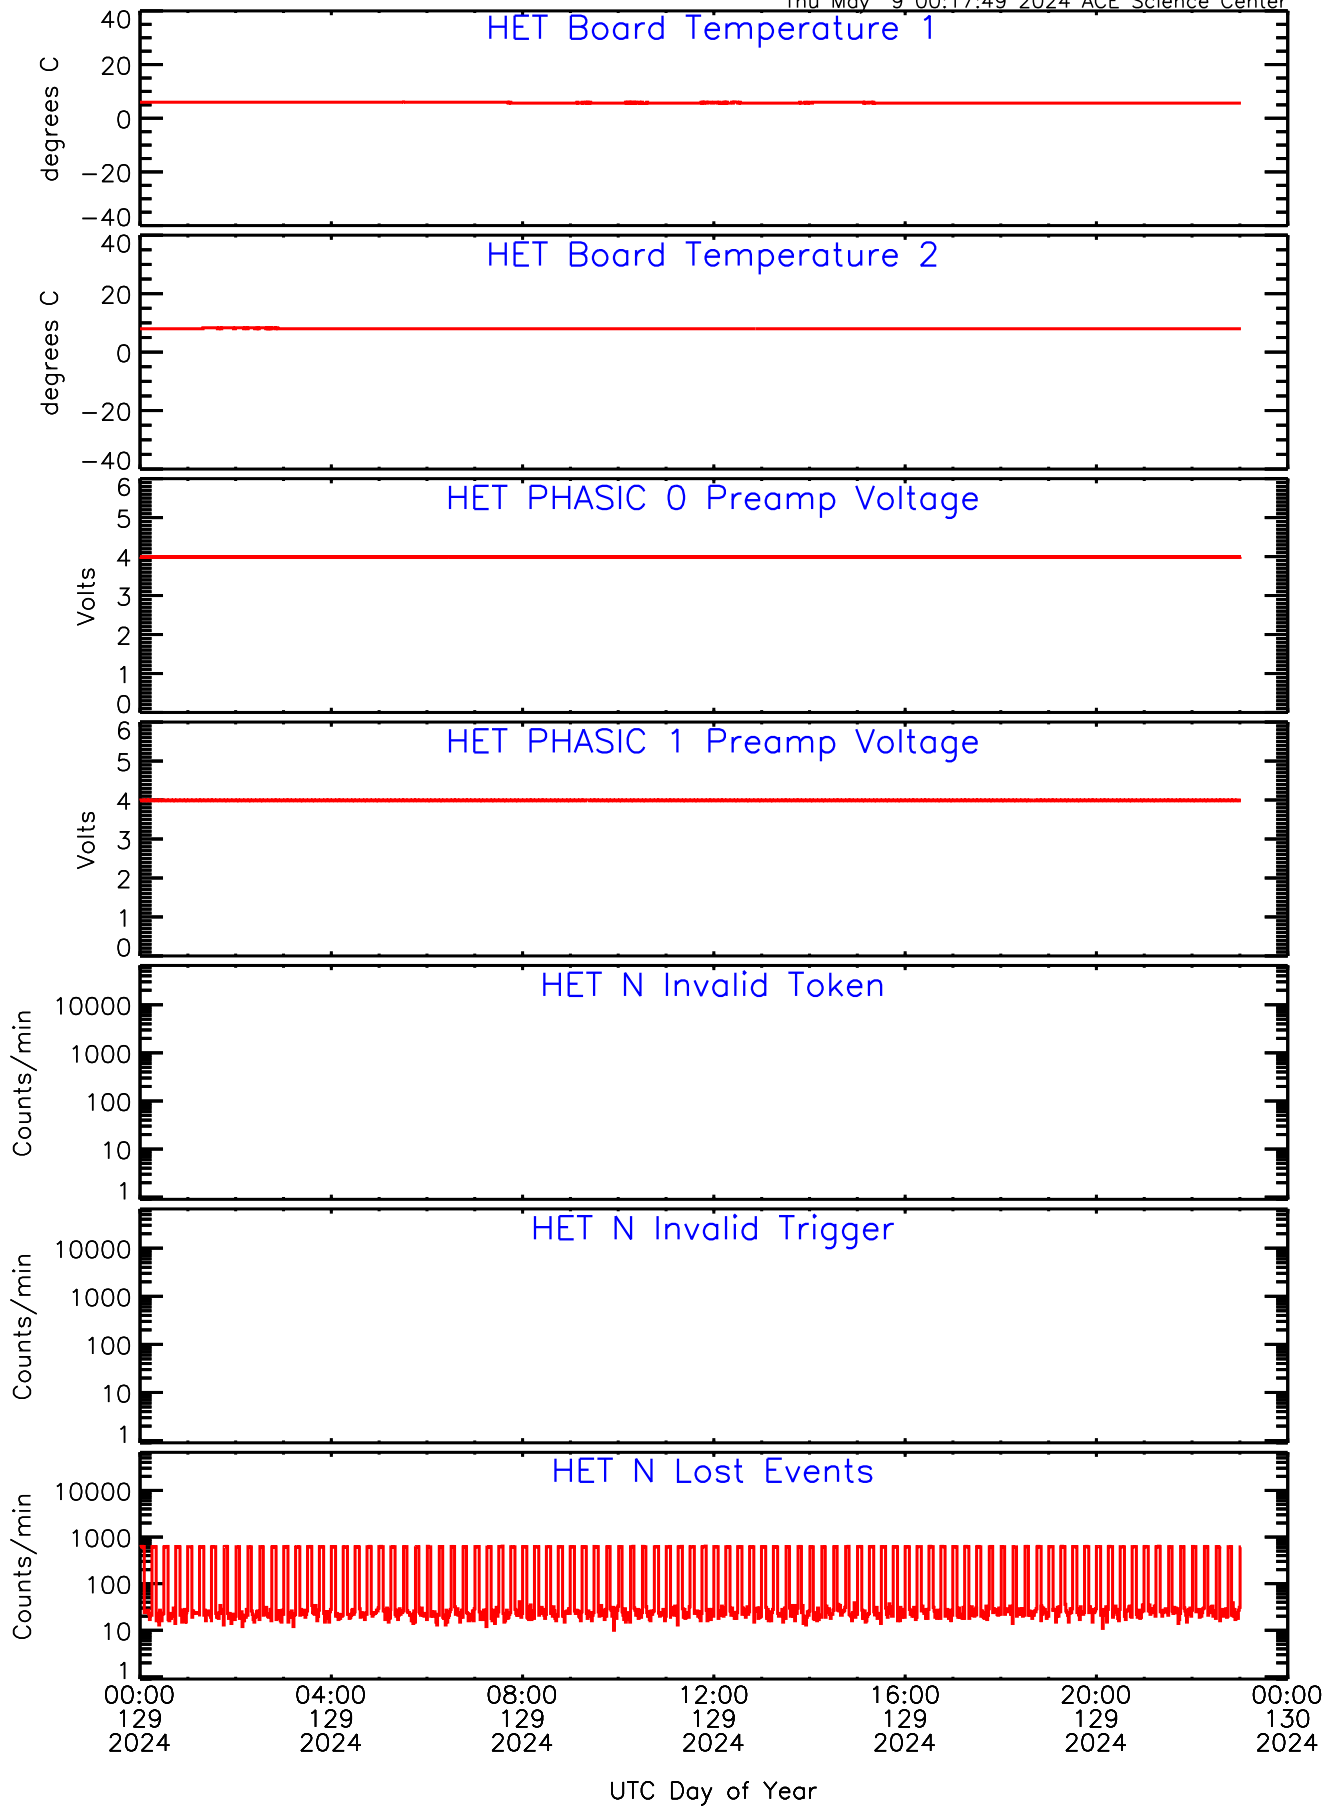

# HET ahead Housekeeping Data for 2024-129

Thu May 9 00:17:49 2024 ACE Science Center