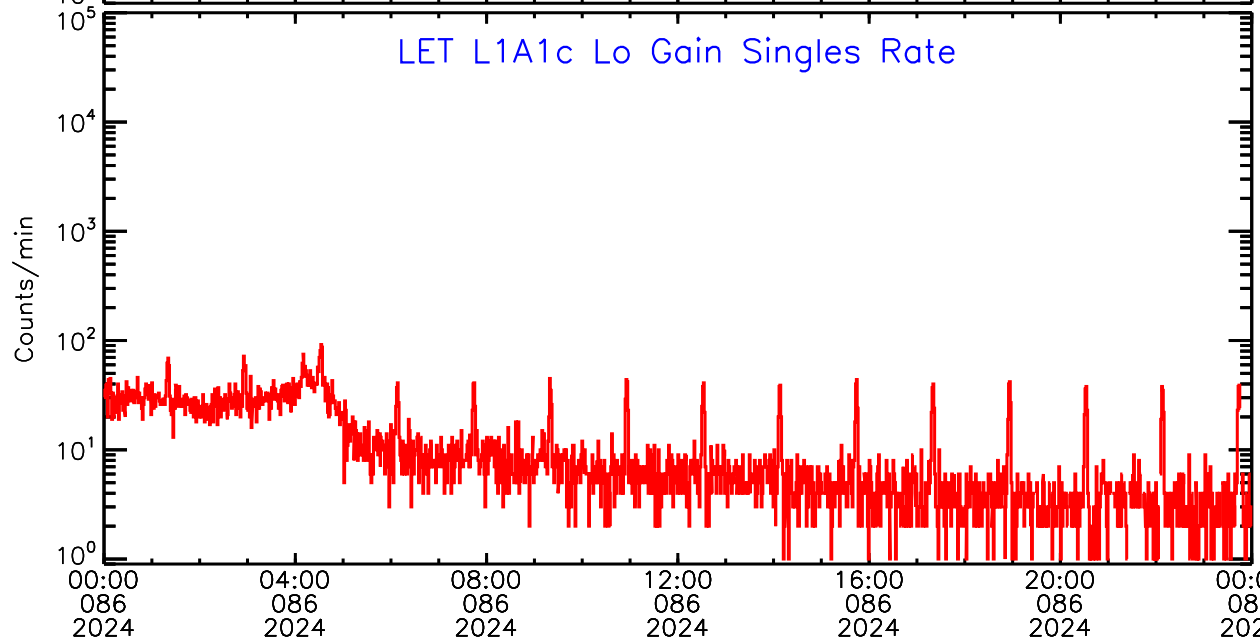

LET ahead Lo-Gain SINGLES RATES Data for 2024-086

Mon Apr 1 09:57:24 2024 ACE Science Center

LET ahead Lo-Gain SINGLES RATES Data for 2024-086

Mon Apr 1 09:57:25 2024 ACE Science Center

UTC Day of Year

LET ahead Lo-Gain SINGLES RATES Data for 2024-086