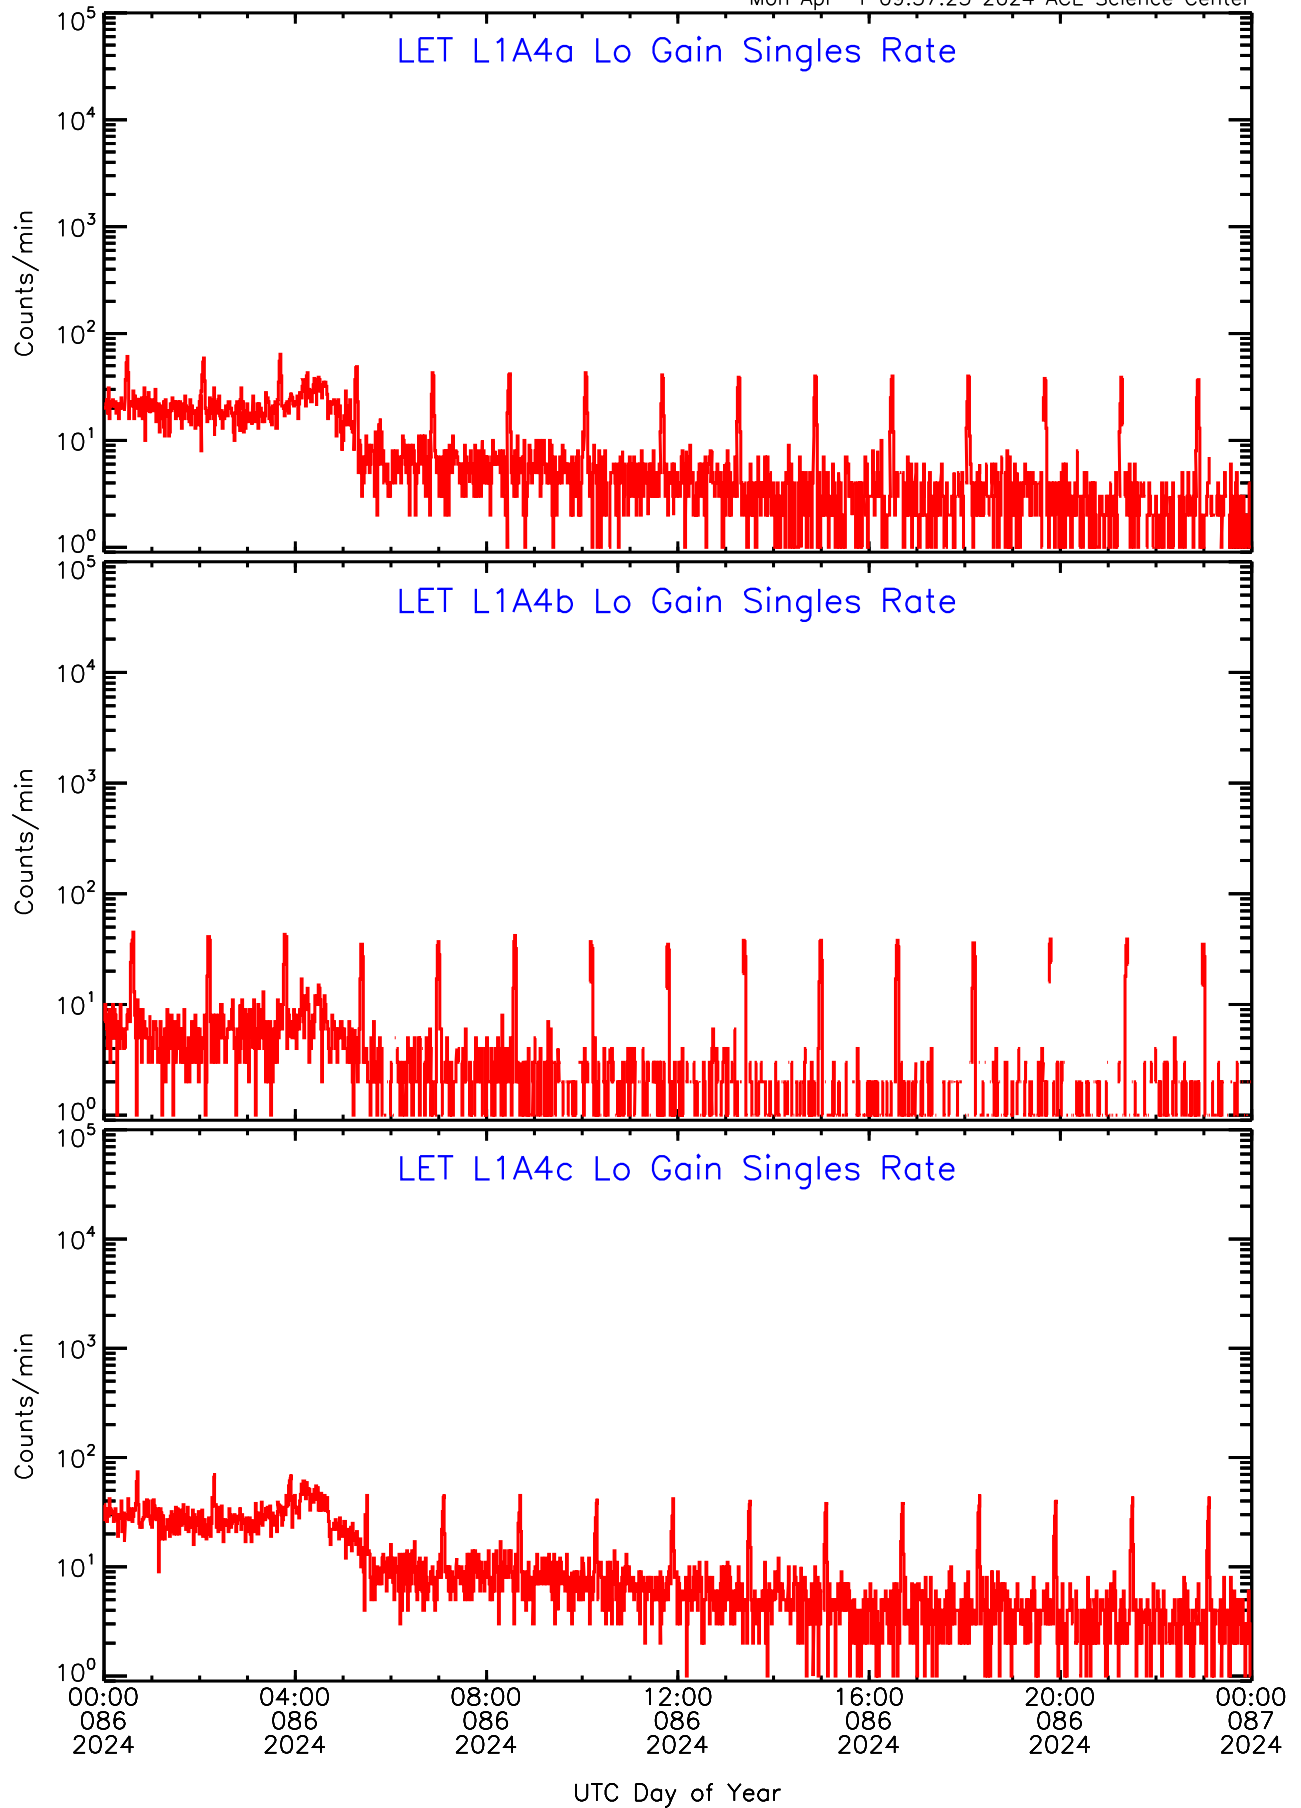

Mon Apr 1 09:57:25 2024 ACE Science Center

LET ahead Lo-Gain SINGLES RATES Data for 2024-086

Mon Apr 1 09:57:25 2024 ACE Science Center

UTC Day of Year

LET ahead Lo-Gain SINGLES RATES Data for 2024-086

Mon Apr 1 09:57:25 2024 ACE Science Center