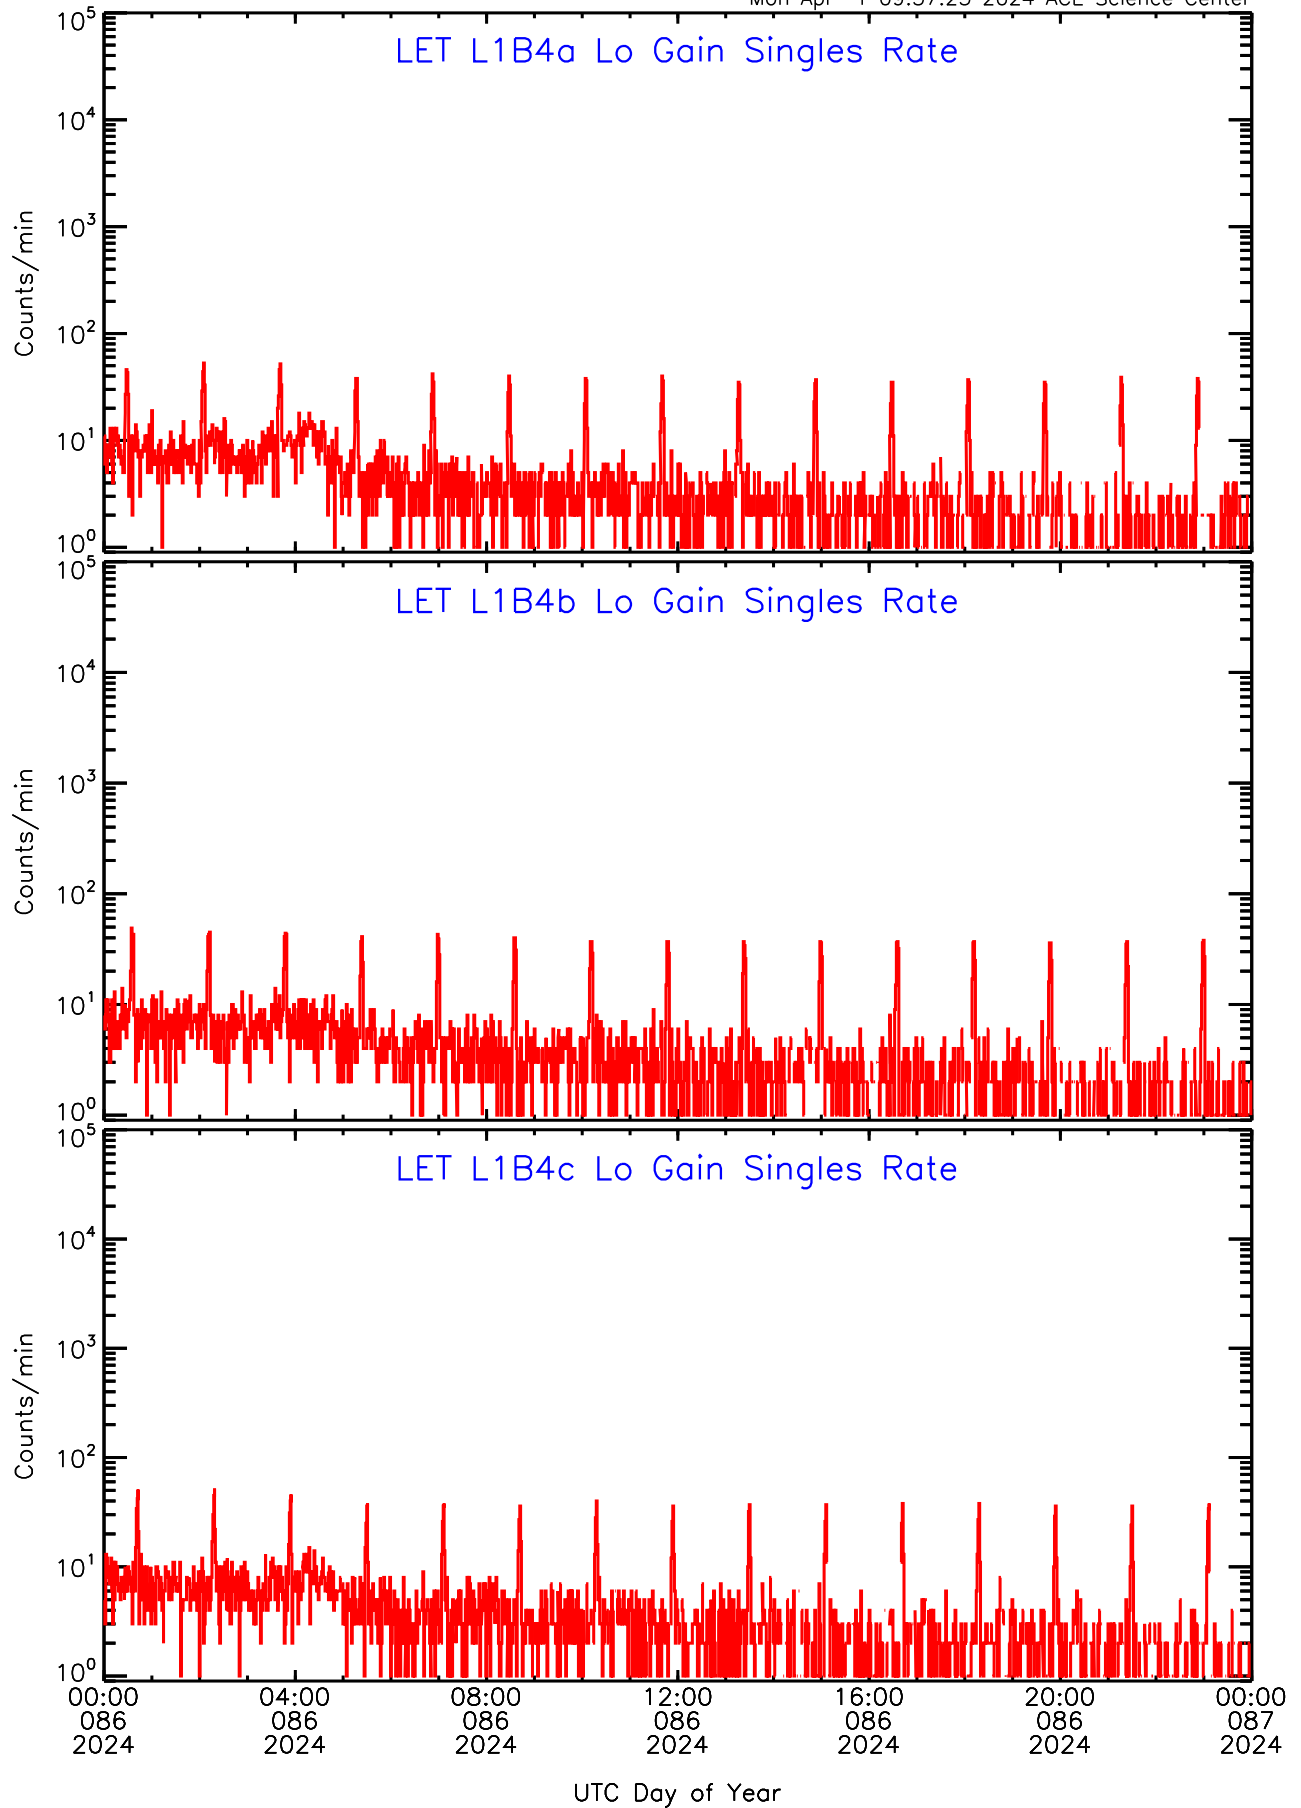

LET ahead Lo-Gain SINGLES RATES Data for 2024-086

Mon Apr 1 09:57:25 2024 ACE Science Center