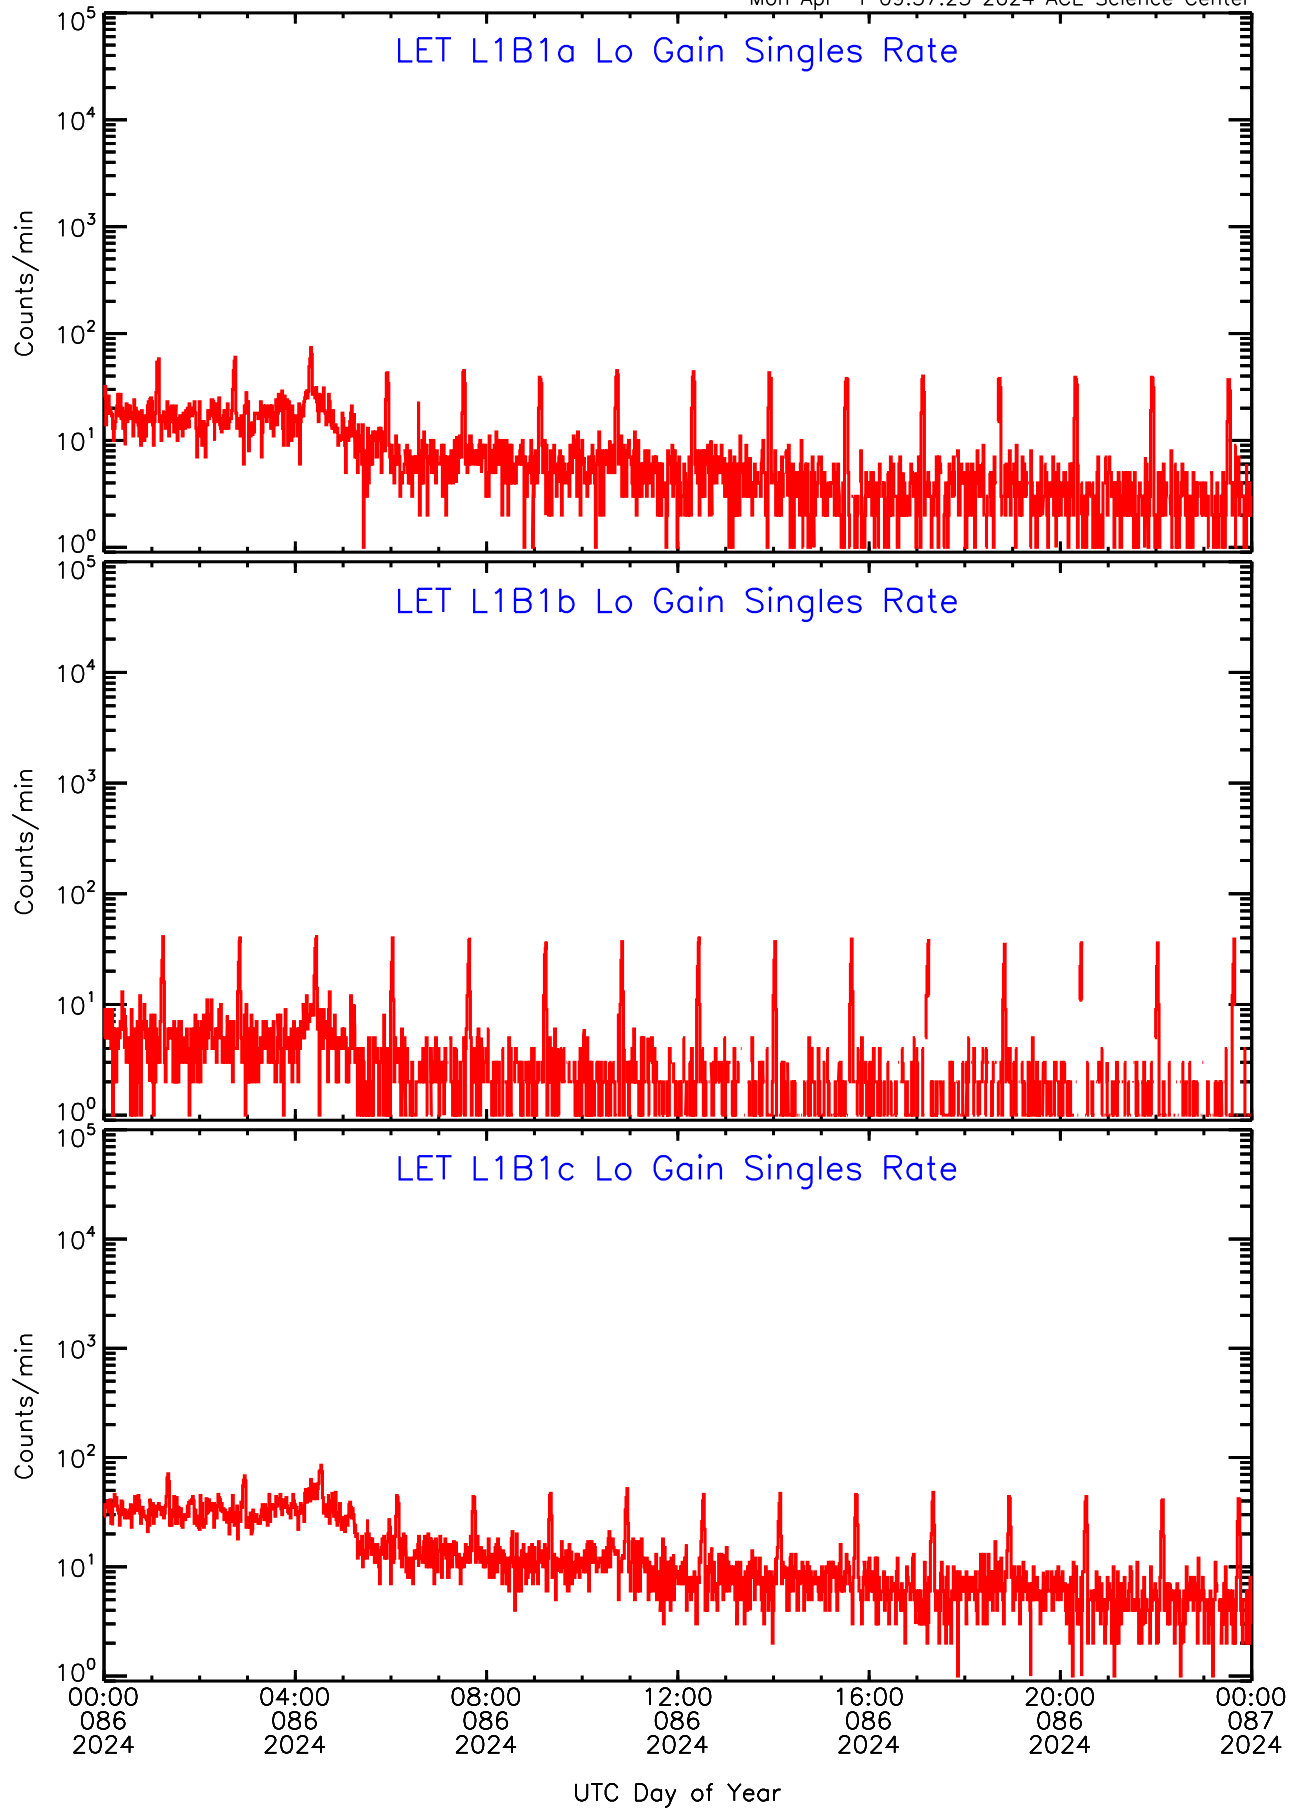

LET ahead Lo-Gain SINGLES RATES Data for 2024-086

Mon Apr 1 09:57:25 2024 ACE Science Center