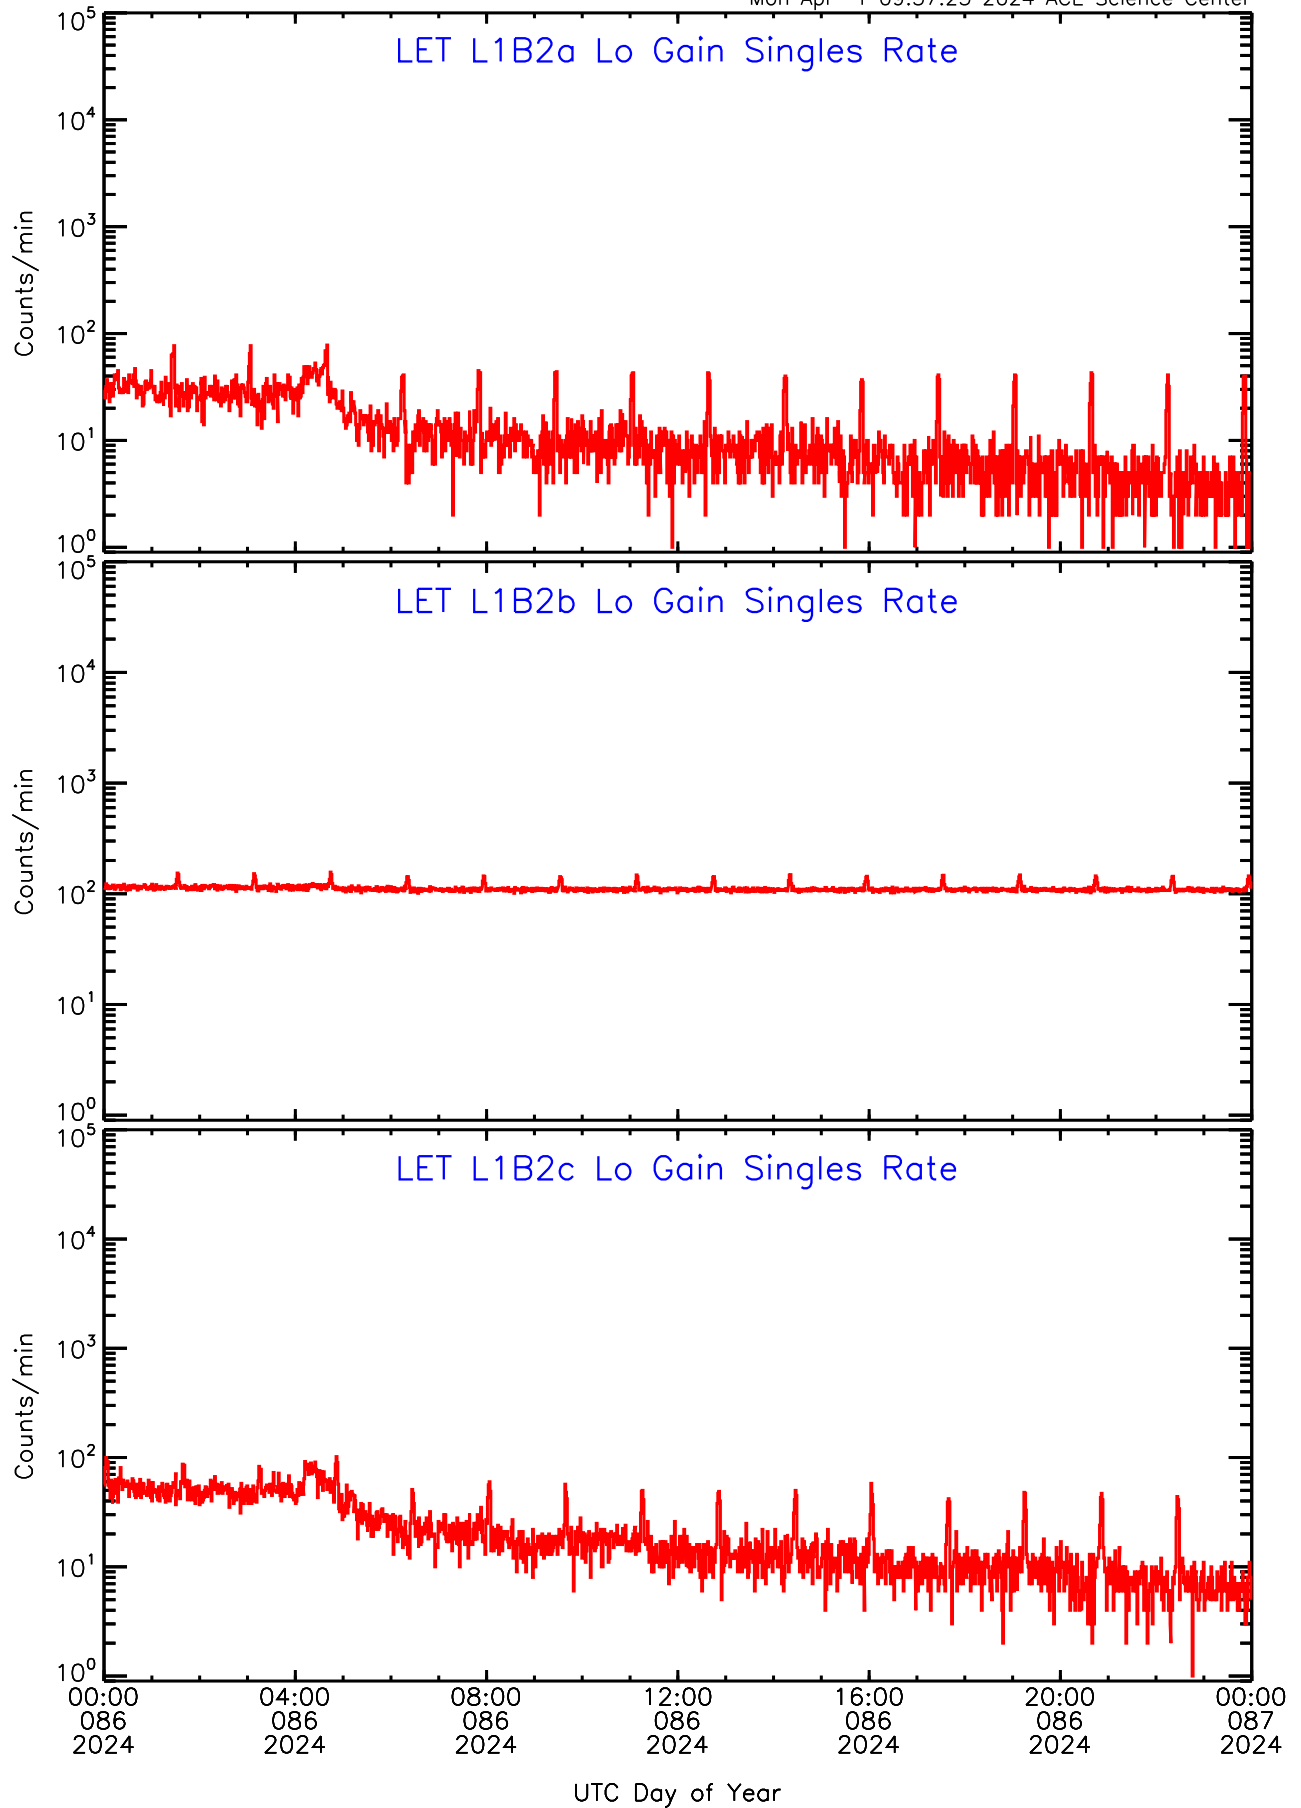

LET ahead Lo-Gain SINGLES RATES Data for 2024-086

Mon Apr 1 09:57:25 2024 ACE Science Center