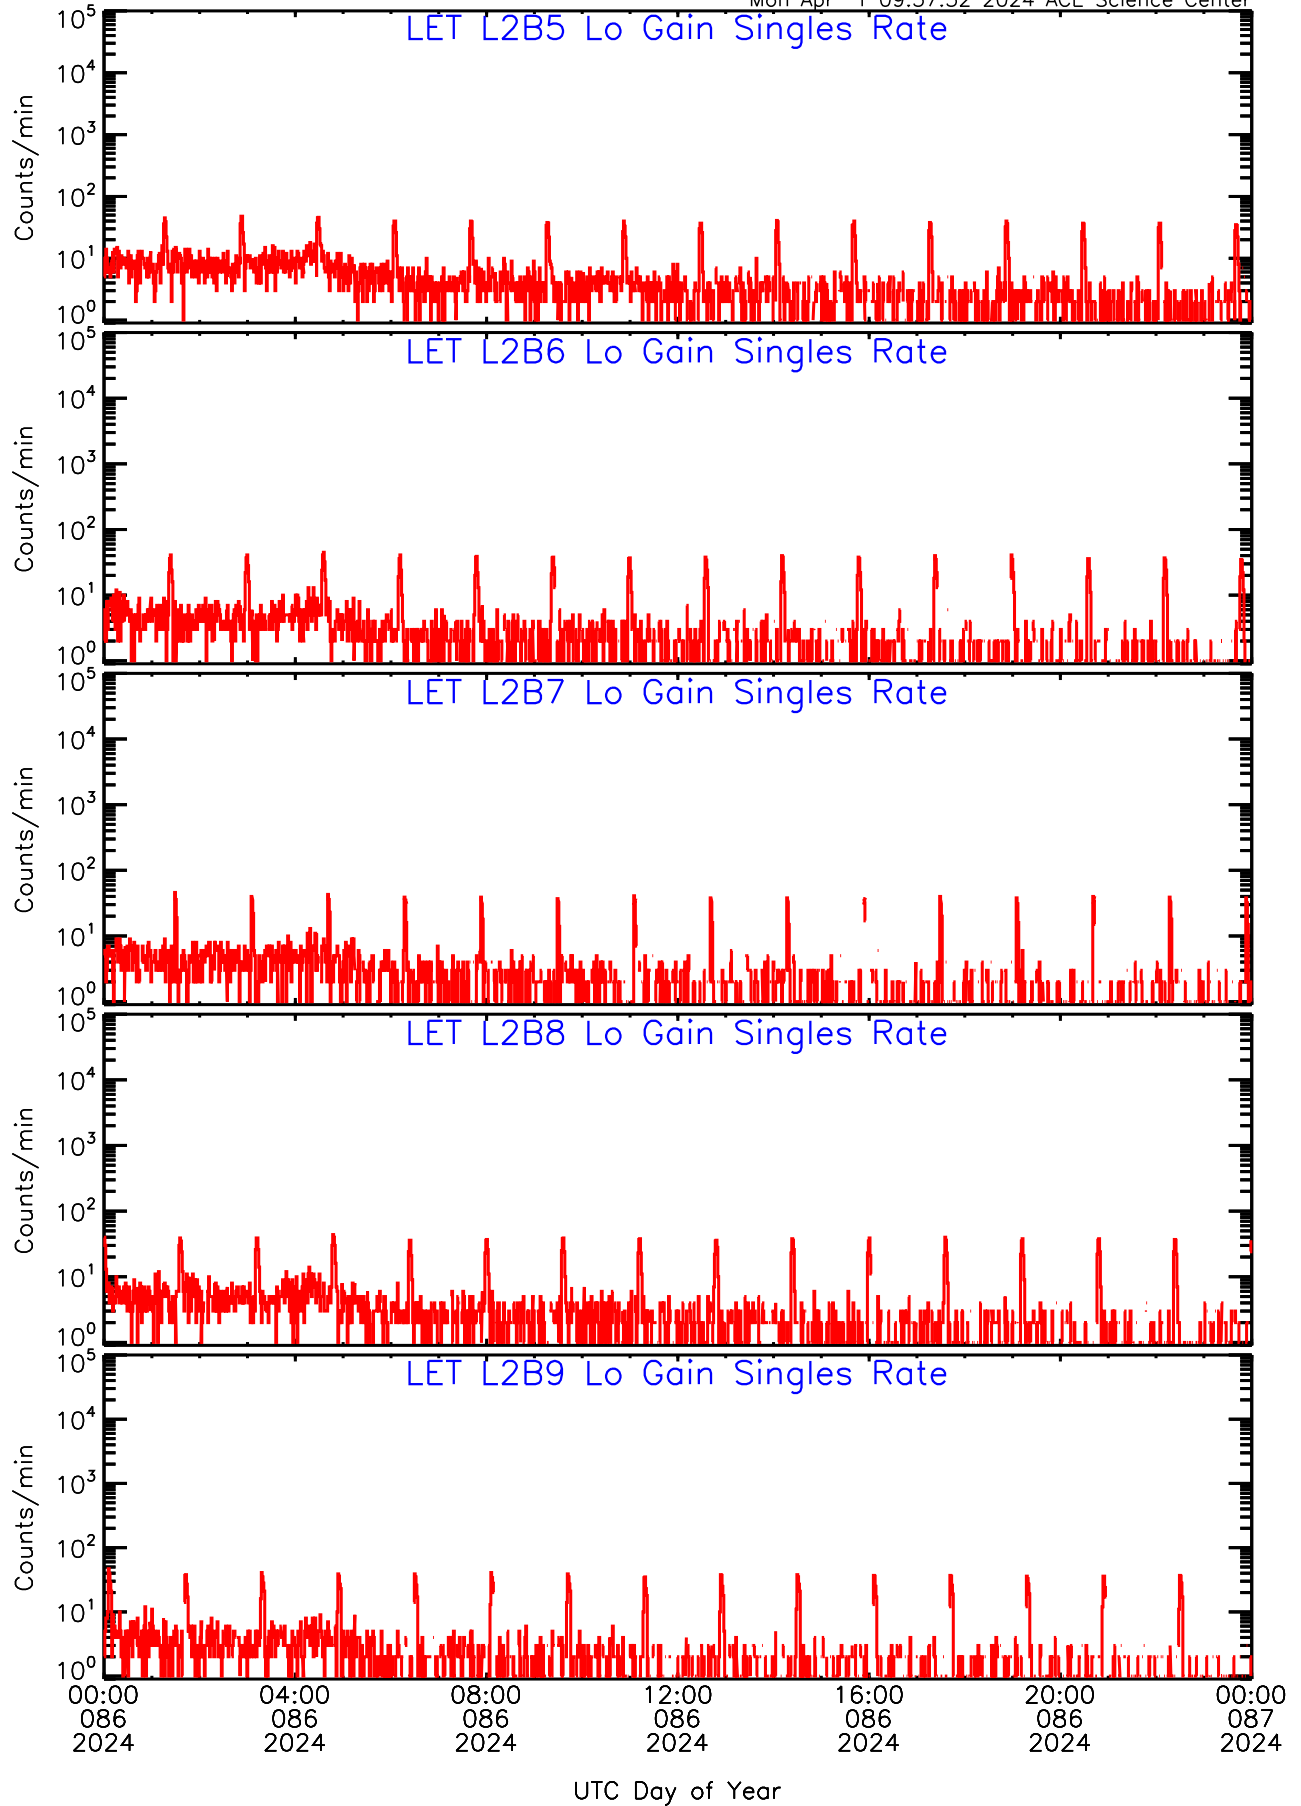

Mon Apr 1 09:57:25 2024 ACE Science Center

00:00 086 04:00 086 08:00 086 12:00 086 16:00 086 20:00 086 00:00 087
2024 2024 2024 2024 2024 2024 2024

UTC Day of Year

LET ahead Lo-Gain SINGLES RATES Data for 2024-086

Mon Apr 1 09:57:25 2024 ACE Science Center

LET ahead Lo-Gain SINGLES RATES Data for 2024-086

Mon Apr 1 09:57:51 2024 ACE Science Center

LET ahead Lo-Gain SINGLES RATES Data for 2024-086

Mon Apr 1 09:57:51 2024 ACE Science Center

LET ahead Lo-Gain SINGLES RATES Data for 2024-086

Mon Apr 1 09:57:51 2024 ACE Science Center

LET ahead Lo-Gain SINGLES RATES Data for 2024-086

Mon Apr 1 09:57:52 2024 ACE Science Center

LET ahead Lo-Gain SINGLES RATES Data for 2024-086