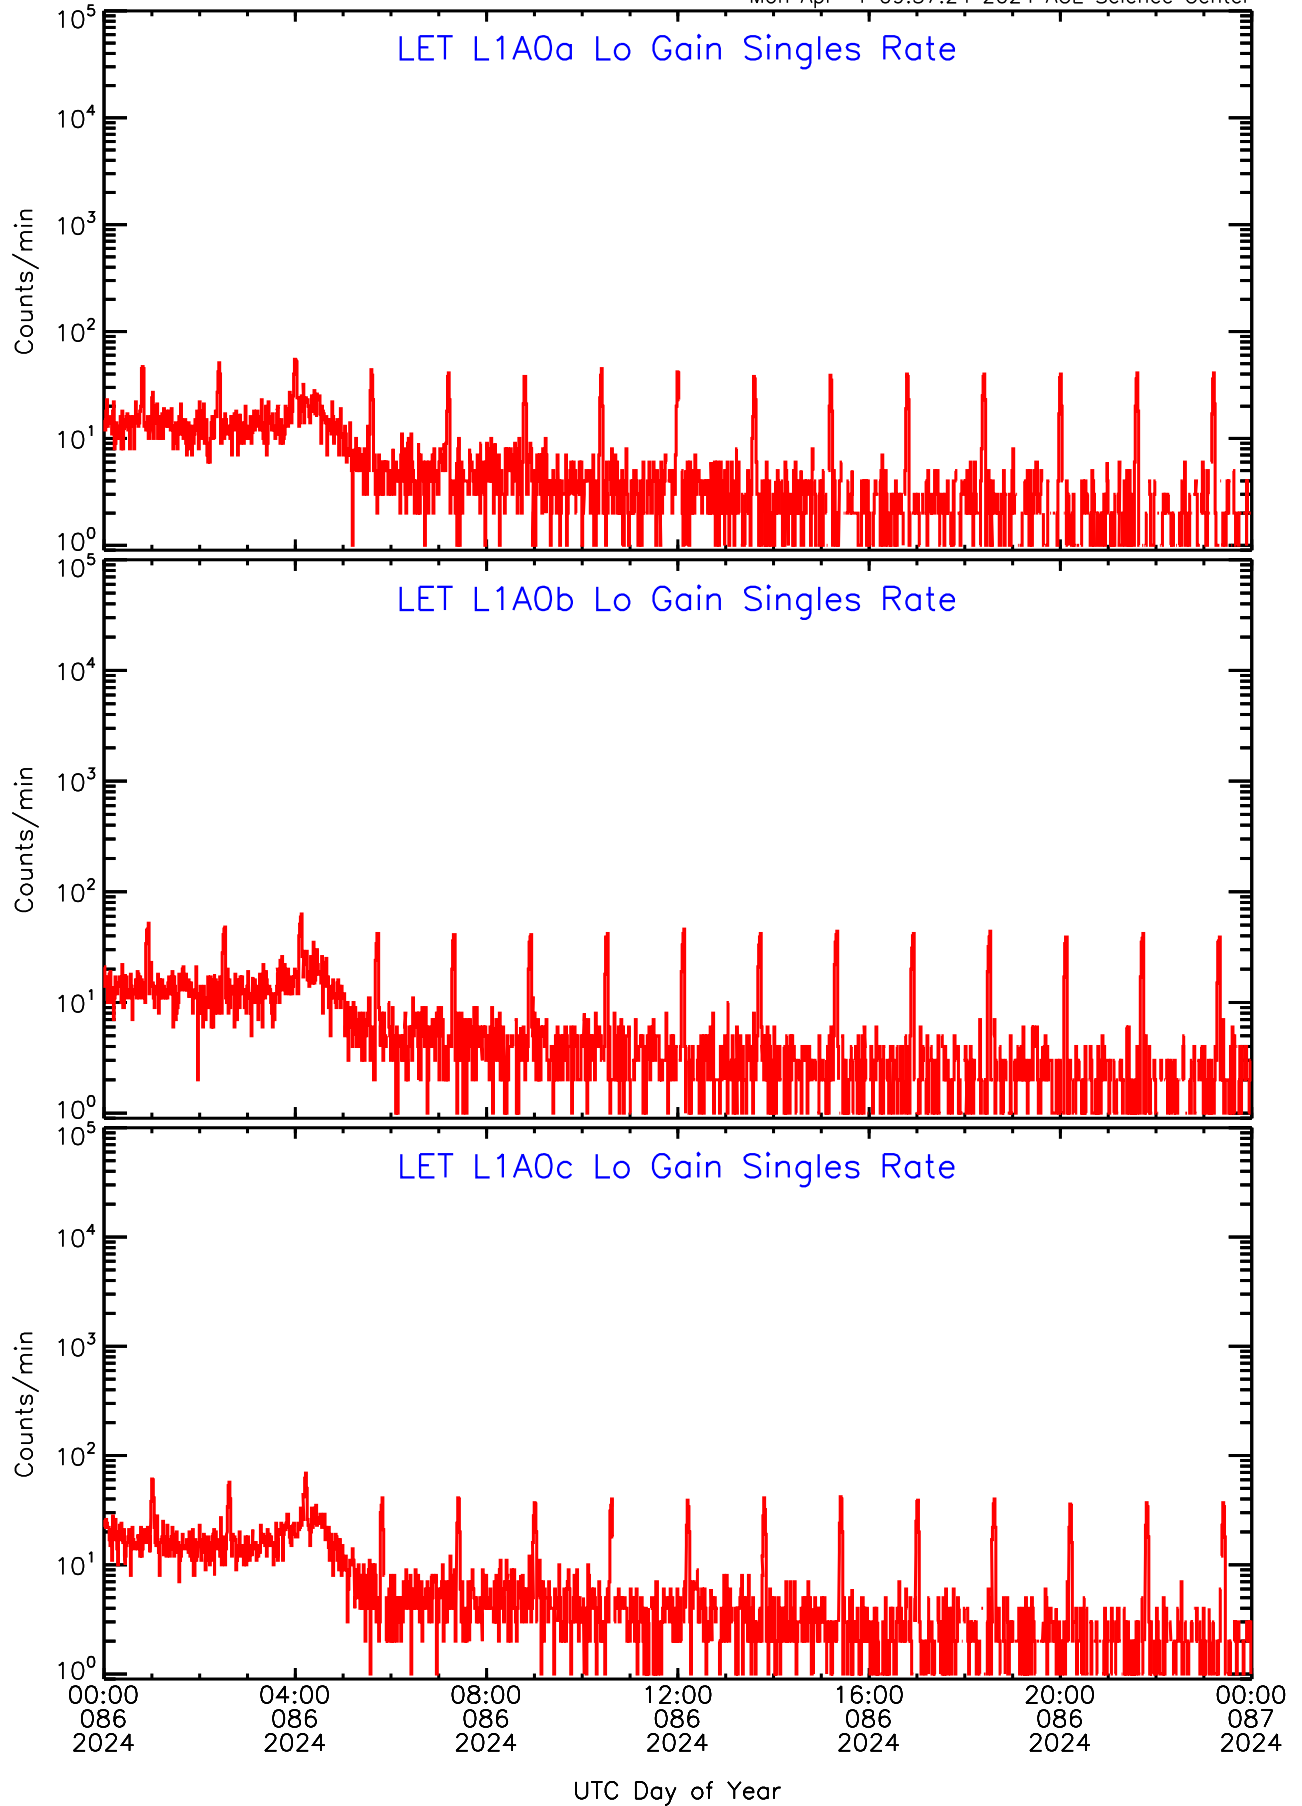

LET ahead Lo-Gain SINGLES RATES Data for 2024-086

Mon Apr 1 09:57:24 2024 ACE Science Center

LET ahead Lo-Gain SINGLES RATES Data for 2024-086

Mon Apr 1 09:57:25 2024 ACE Science Center

UTC Day of Year

LET ahead Lo-Gain SINGLES RATES Data for 2024-086