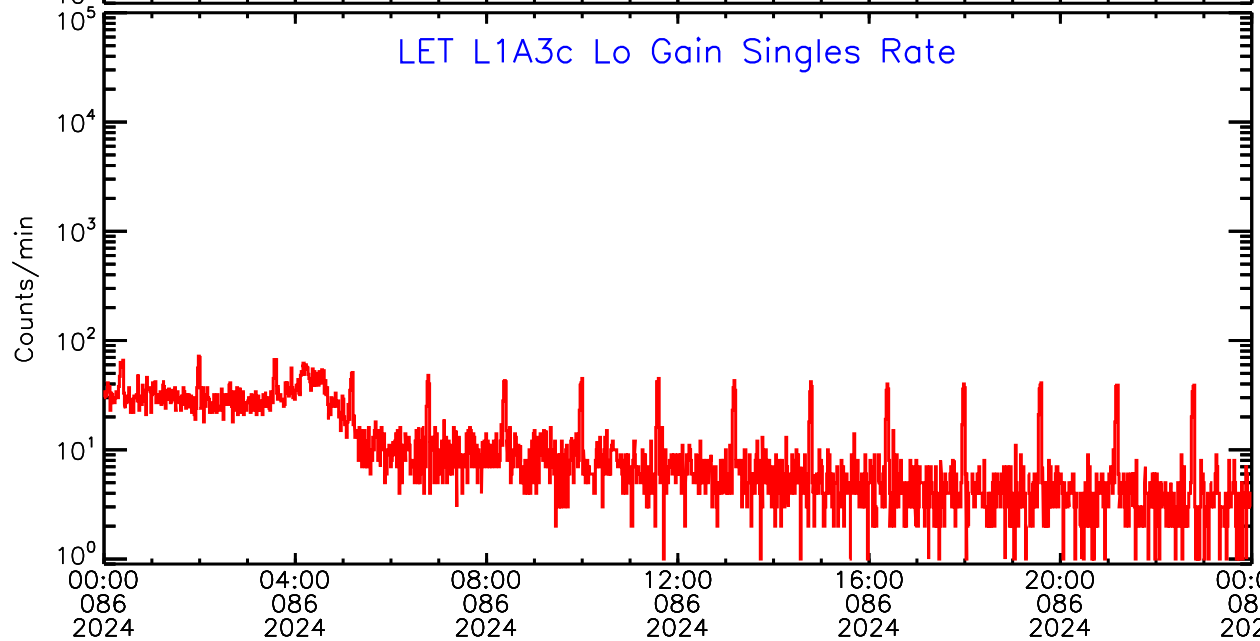

LET ahead Lo-Gain SINGLES RATES Data for 2024-086

Mon Apr 1 09:57:25 2024 ACE Science Center

UTC Day of Year