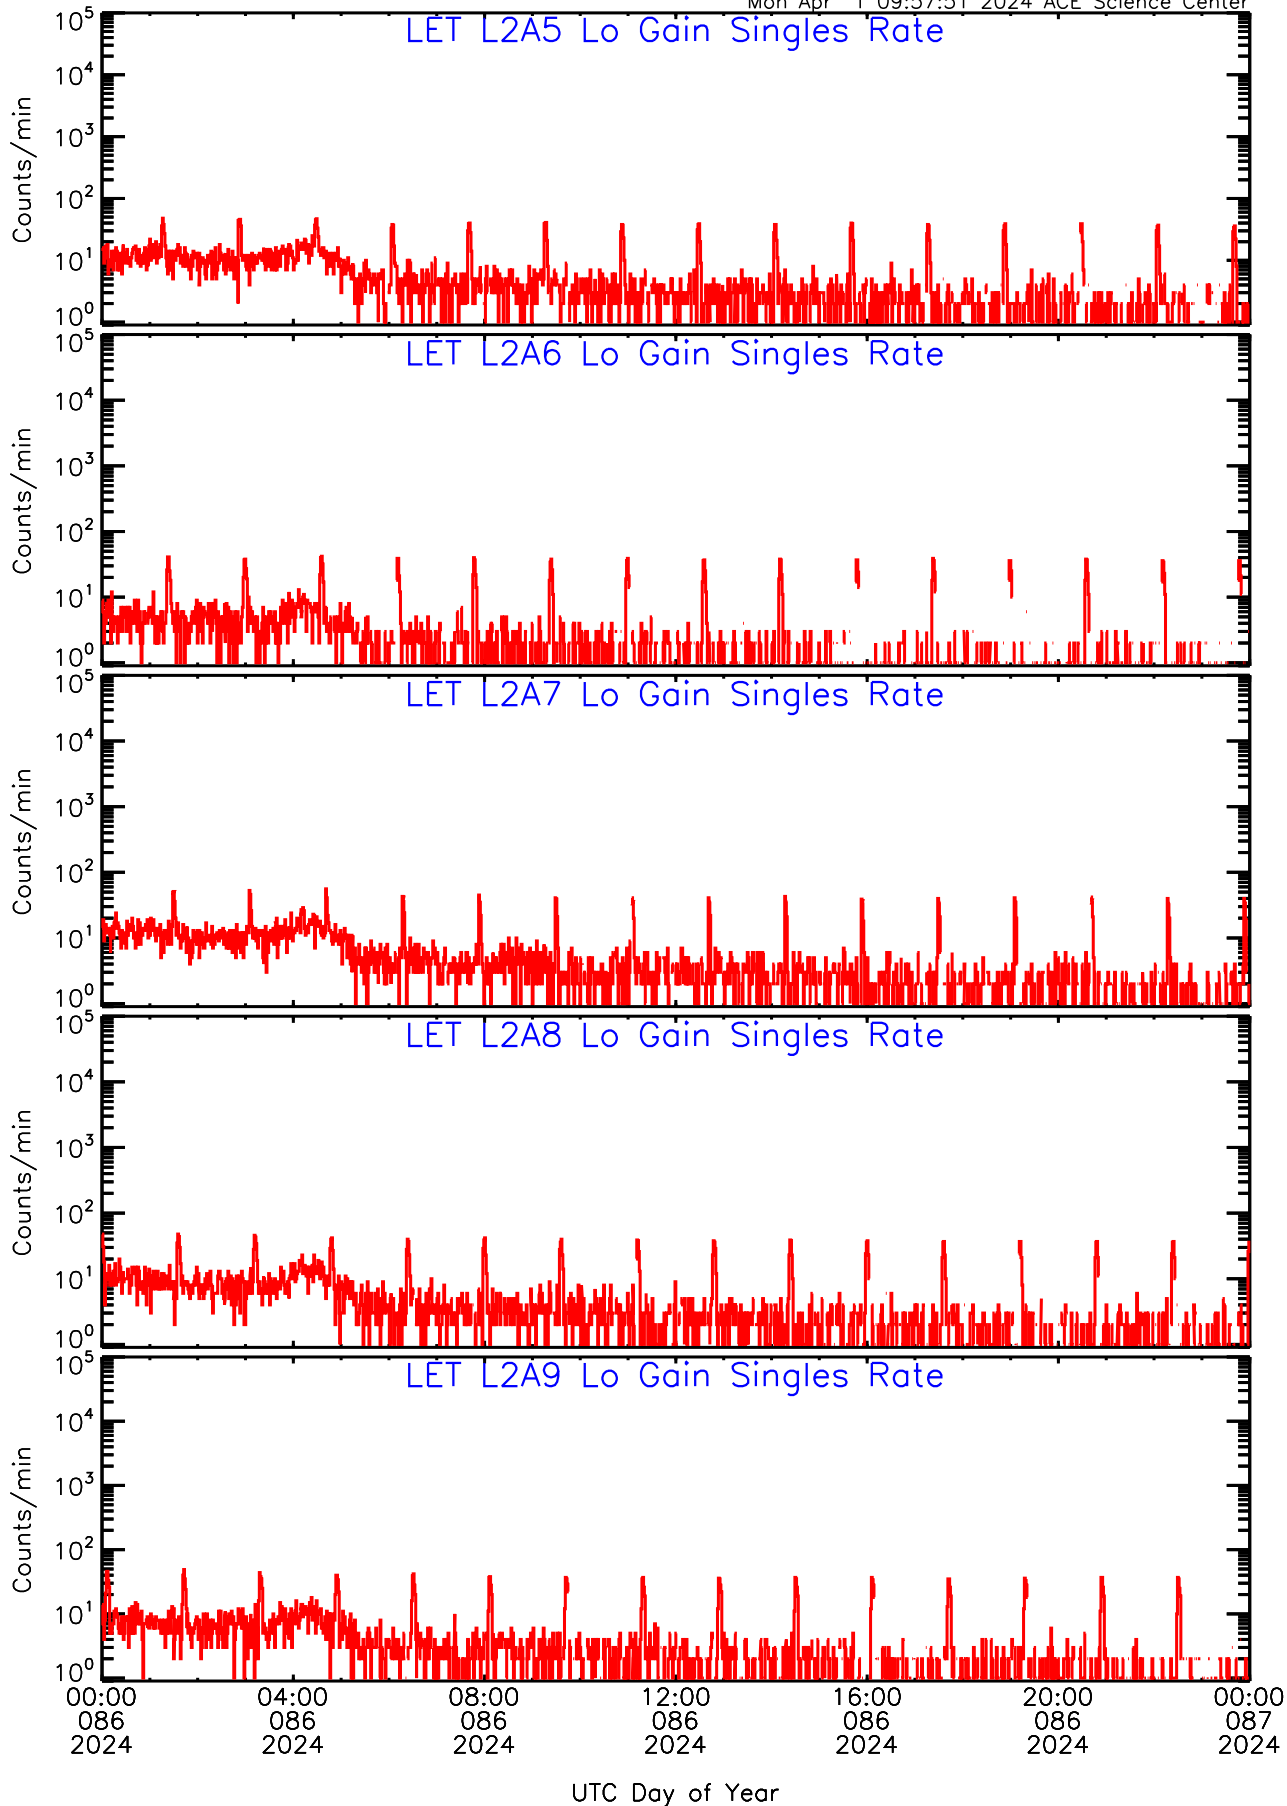

Mon Apr 1 09:57:25 2024 ACE Science Center

00:00 086 04:00 086 08:00 086 12:00 086 16:00 086 20:00 086 00:00 087
2024 2024 2024 2024 2024 2024 2024

UTC Day of Year

LET ahead Lo-Gain SINGLES RATES Data for 2024-086

Mon Apr 1 09:57:25 2024 ACE Science Center

LET ahead Lo-Gain SINGLES RATES Data for 2024-086

Mon Apr 1 09:57:51 2024 ACE Science Center

LET ahead Lo-Gain SINGLES RATES Data for 2024-086

Mon Apr 1 09:57:51 2024 ACE Science Center