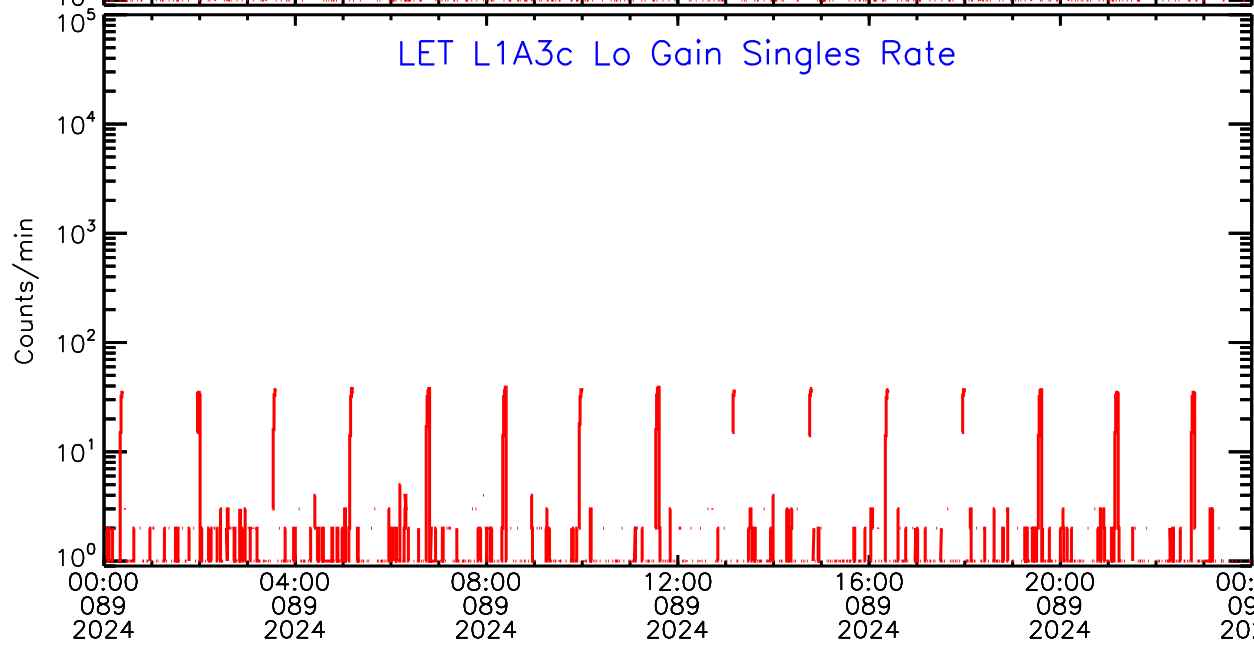

LET ahead Lo-Gain SINGLES RATES Data for 2024-089

Thu Apr 4 09:57:27 2024 ACE Science Center

UTC Day of Year