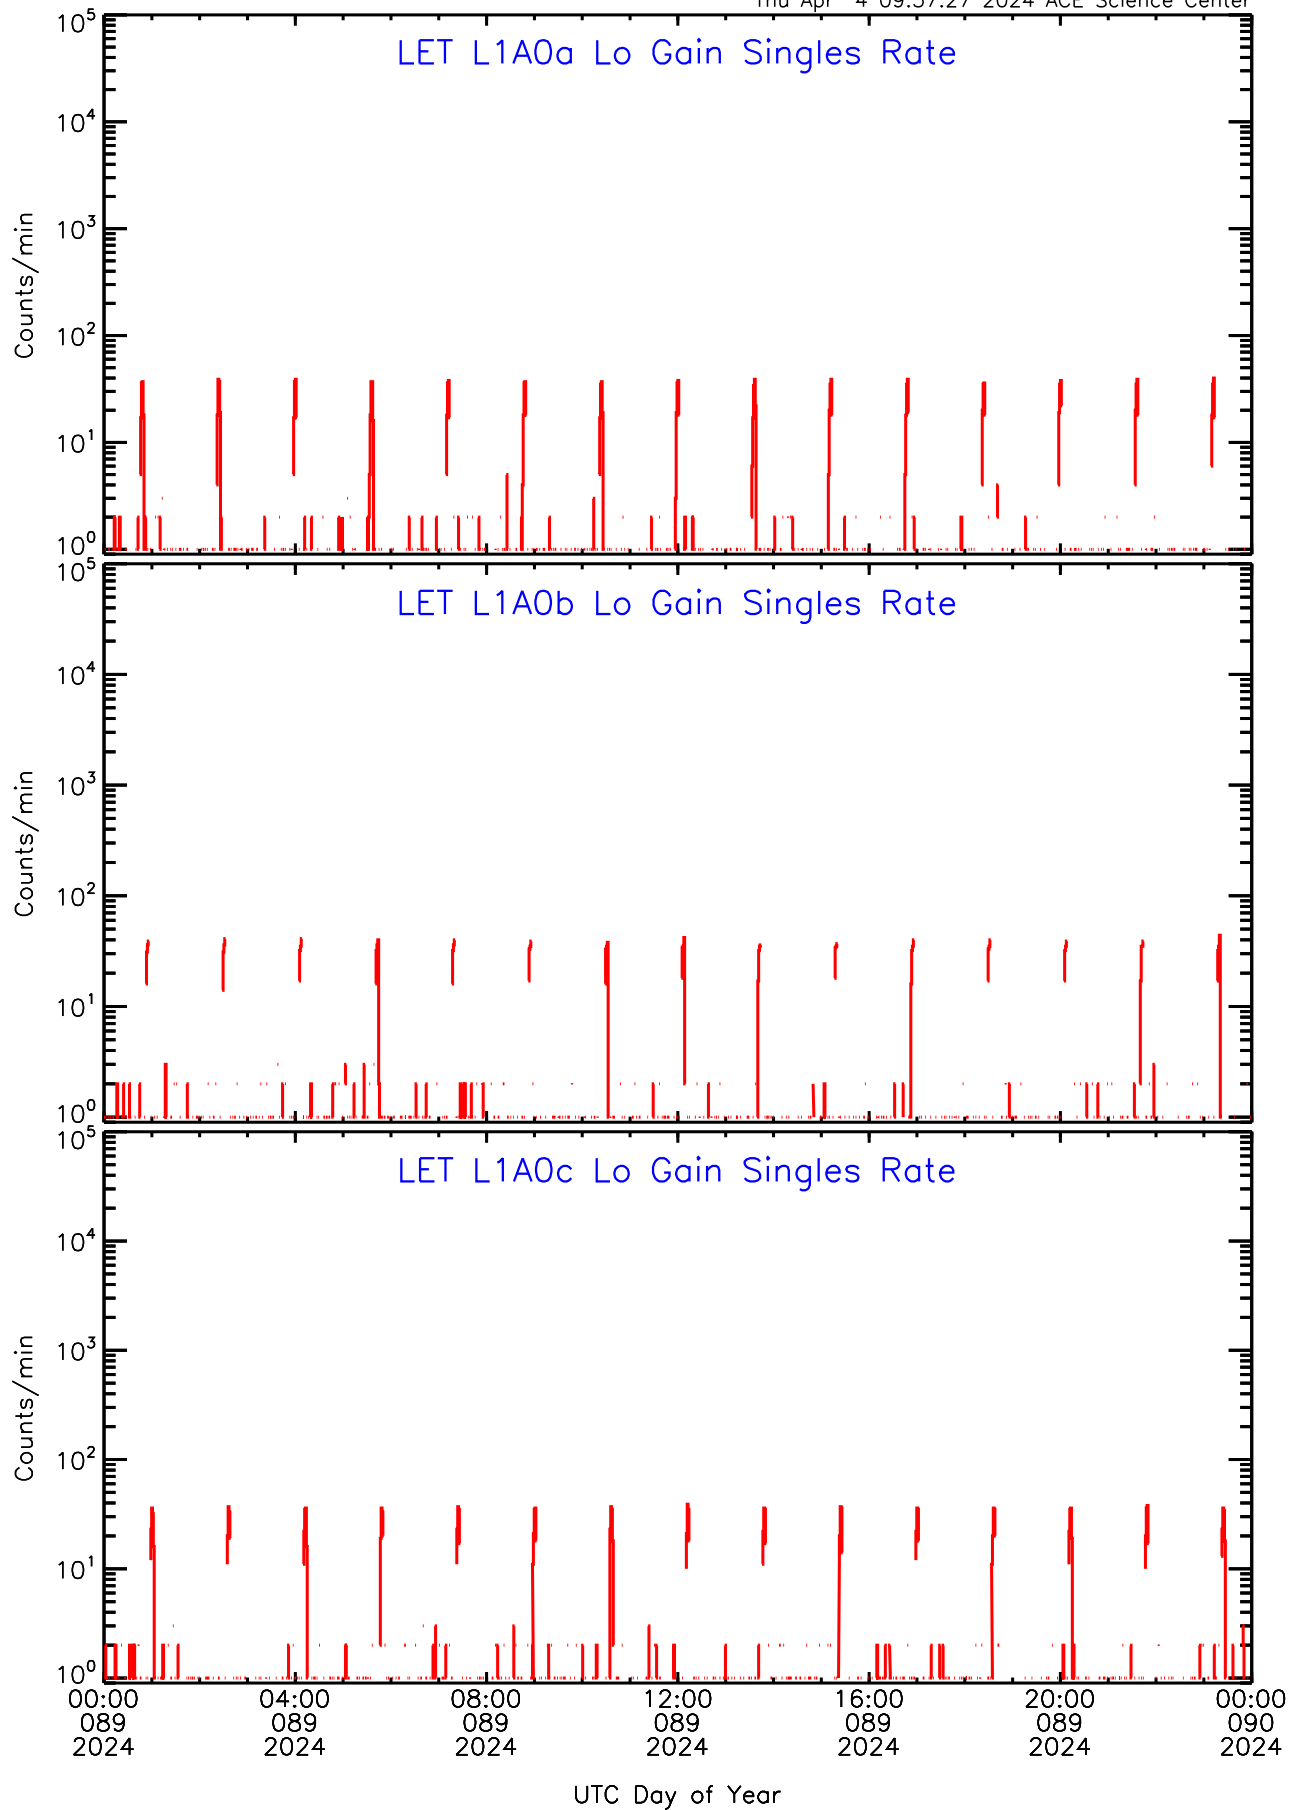

LET ahead Lo-Gain SINGLES RATES Data for 2024-089

Thu Apr 4 09:57:27 2024 ACE Science Center

LET ahead Lo-Gain SINGLES RATES Data for 2024-089

Thu Apr 4 09:57:27 2024 ACE Science Center

LET ahead Lo-Gain SINGLES RATES Data for 2024-089

Thu Apr 4 09:57:27 2024 ACE Science Center

LET ahead Lo-Gain SINGLES RATES Data for 2024-089

Thu Apr 4 09:57:27 2024 ACE Science Center

UTC Day of Year

LET ahead Lo-Gain SINGLES RATES Data for 2024-089

Thu Apr 4 09:57:27 2024 ACE Science Center

00:00 089 04:00 089 08:00 089 12:00 089 16:00 089 20:00 089 00:00 090
2024 2024 2024 2024 2024 2024 2024

UTC Day of Year

LET ahead Lo-Gain SINGLES RATES Data for 2024-089

Thu Apr 4 09:57:27 2024 ACE Science Center