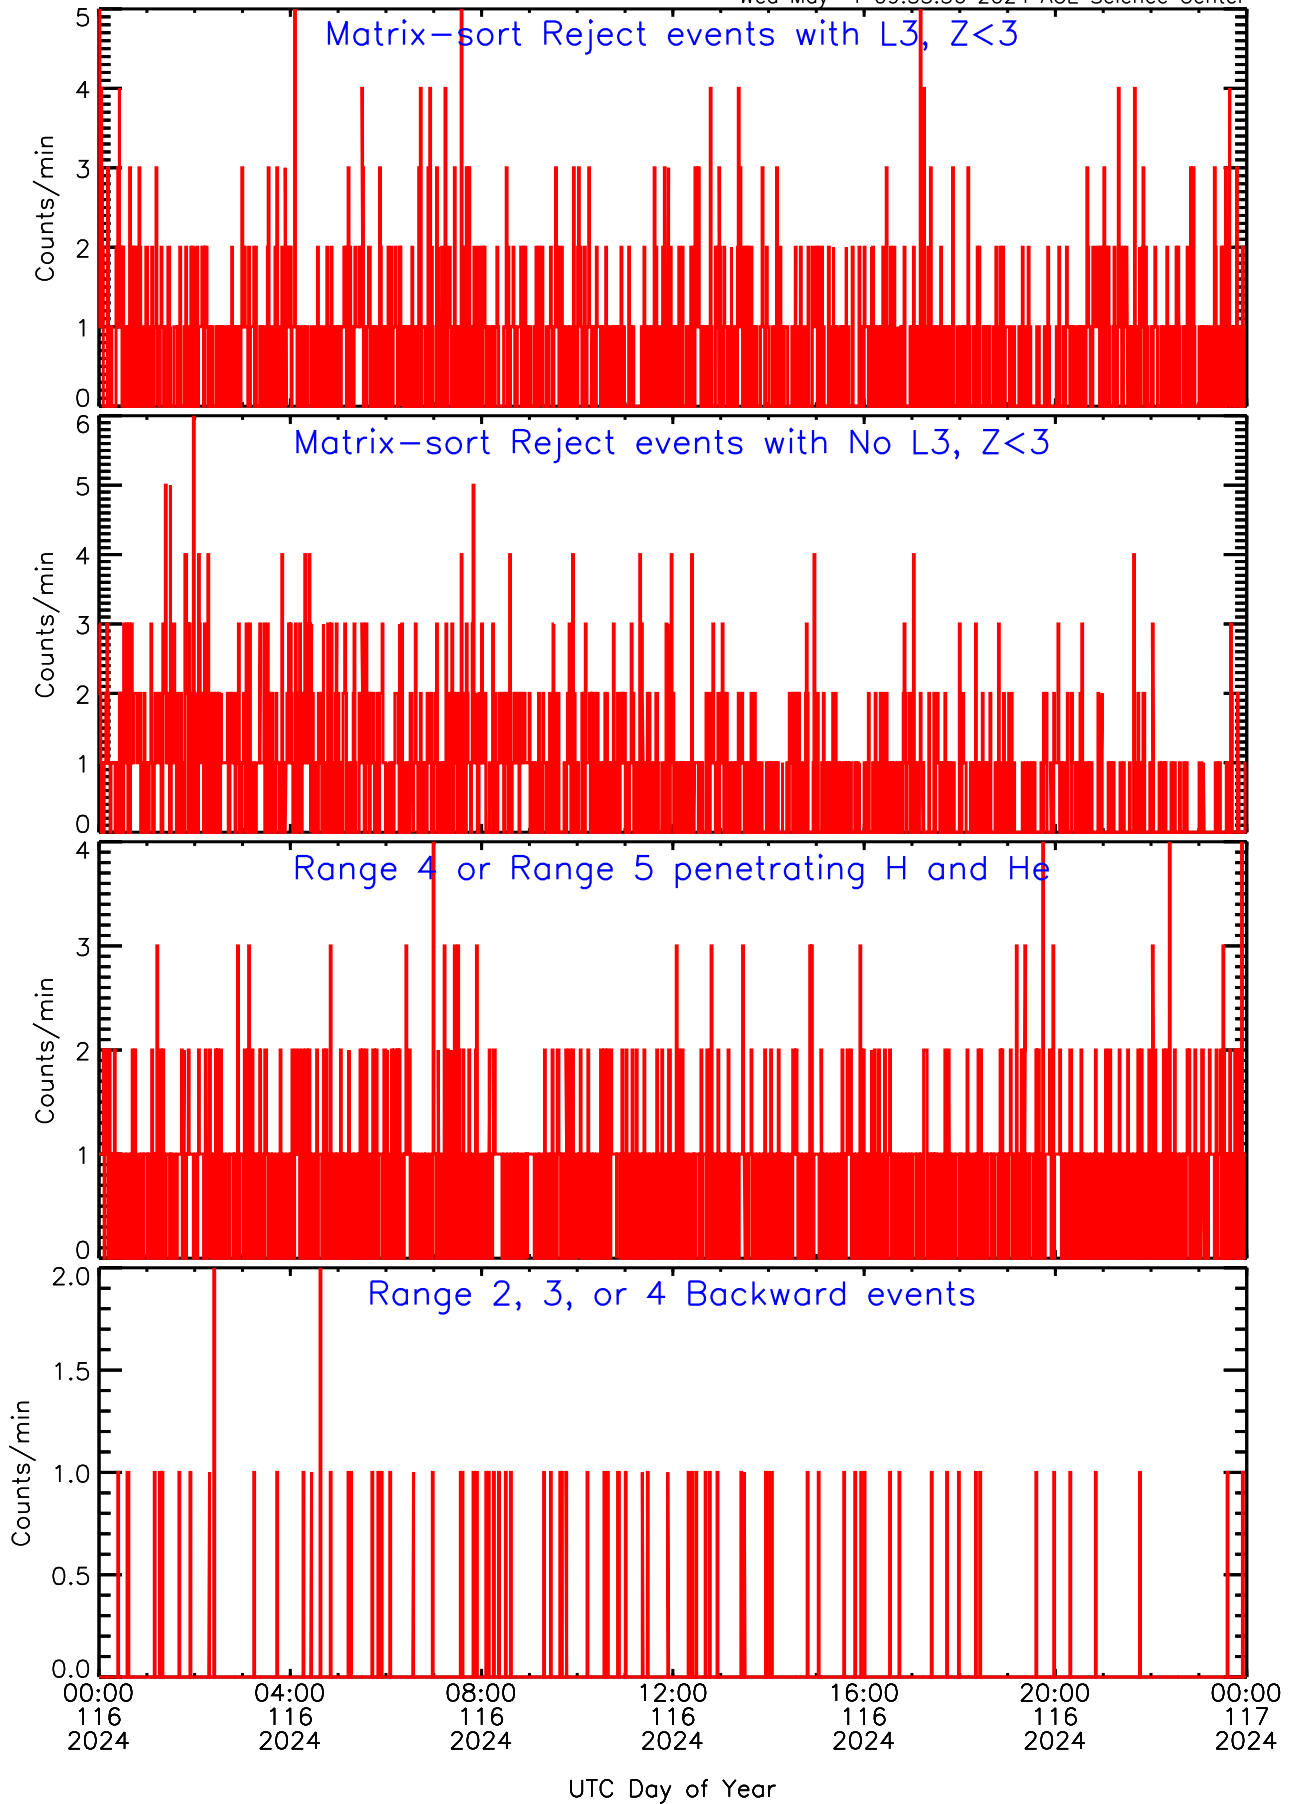

LET ahead Livetime/Trigger Data for 2024-116

Wed May 1 09:56:20 2024 ACE Science Center

LET ahead EVPRATES Data for 2024-116

Wed May 1 09:55:37 2024 ACE Science Center

LET ahead EVPRATES Data for 2024-116

Wed May 1 09:55:56 2024 ACE Science Center

LET ahead BUFRATES Data for 2024-116

Wed May 1 09:55:56 2024 ACE Science Center

LET ahead BUFRATES Data for 2024-116

Wed May 1 09:55:56 2024 ACE Science Center

LET ahead BUFRATES Data for 2024-116

Wed May 1 09:55:56 2024 ACE Science Center

LET ahead BUFRATES Data for 2024-116

Wed May 1 09:55:56 2024 ACE Science Center