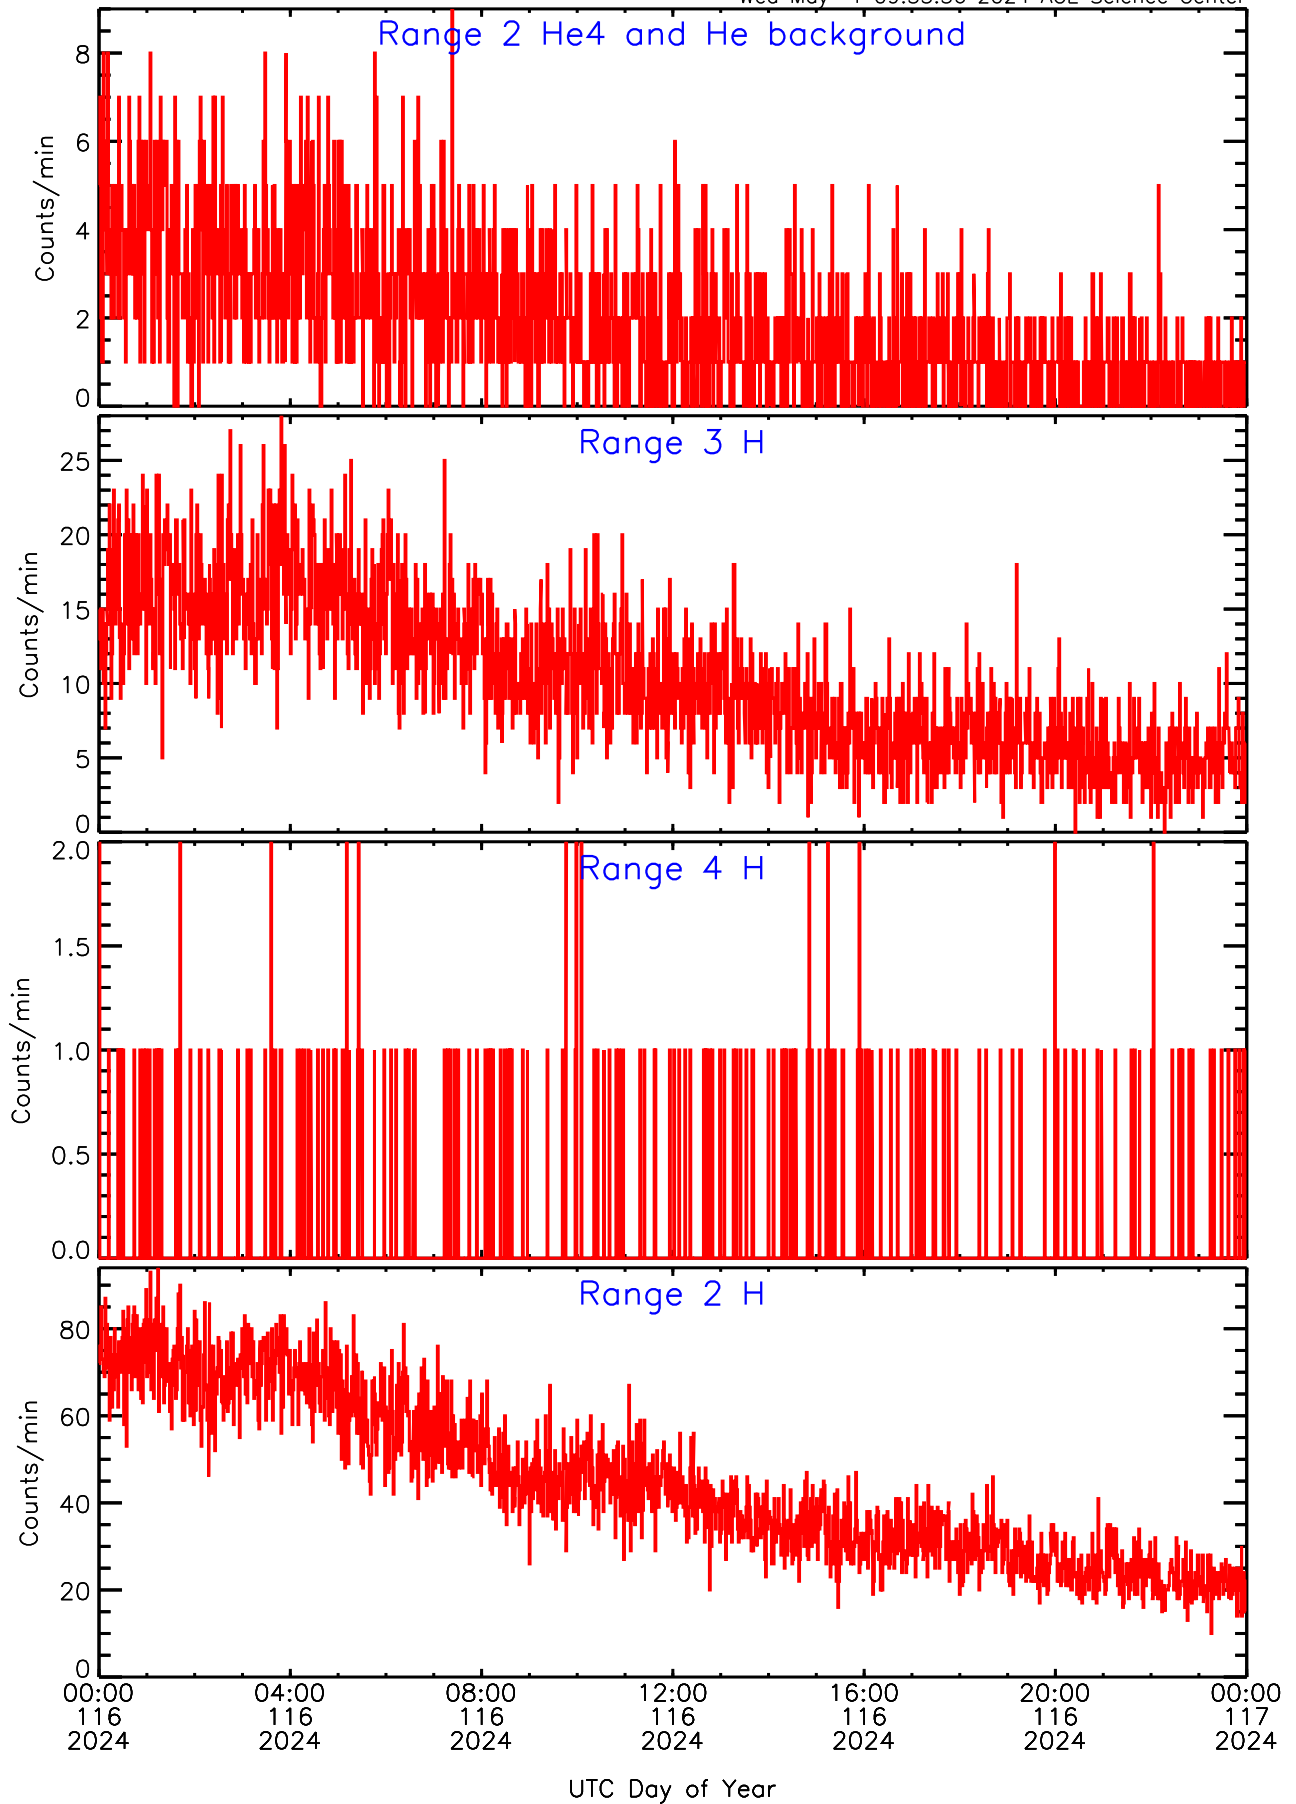

Wed May 1 09:55:56 2024 ACE Science Center

LET ahead BUFRATES Data for 2024-116

Wed May 1 09:55:56 2024 ACE Science Center

LET ahead BUFRATES Data for 2024-116

Wed May 1 09:55:56 2024 ACE Science Center

LET ahead BUFRATES Data for 2024-116