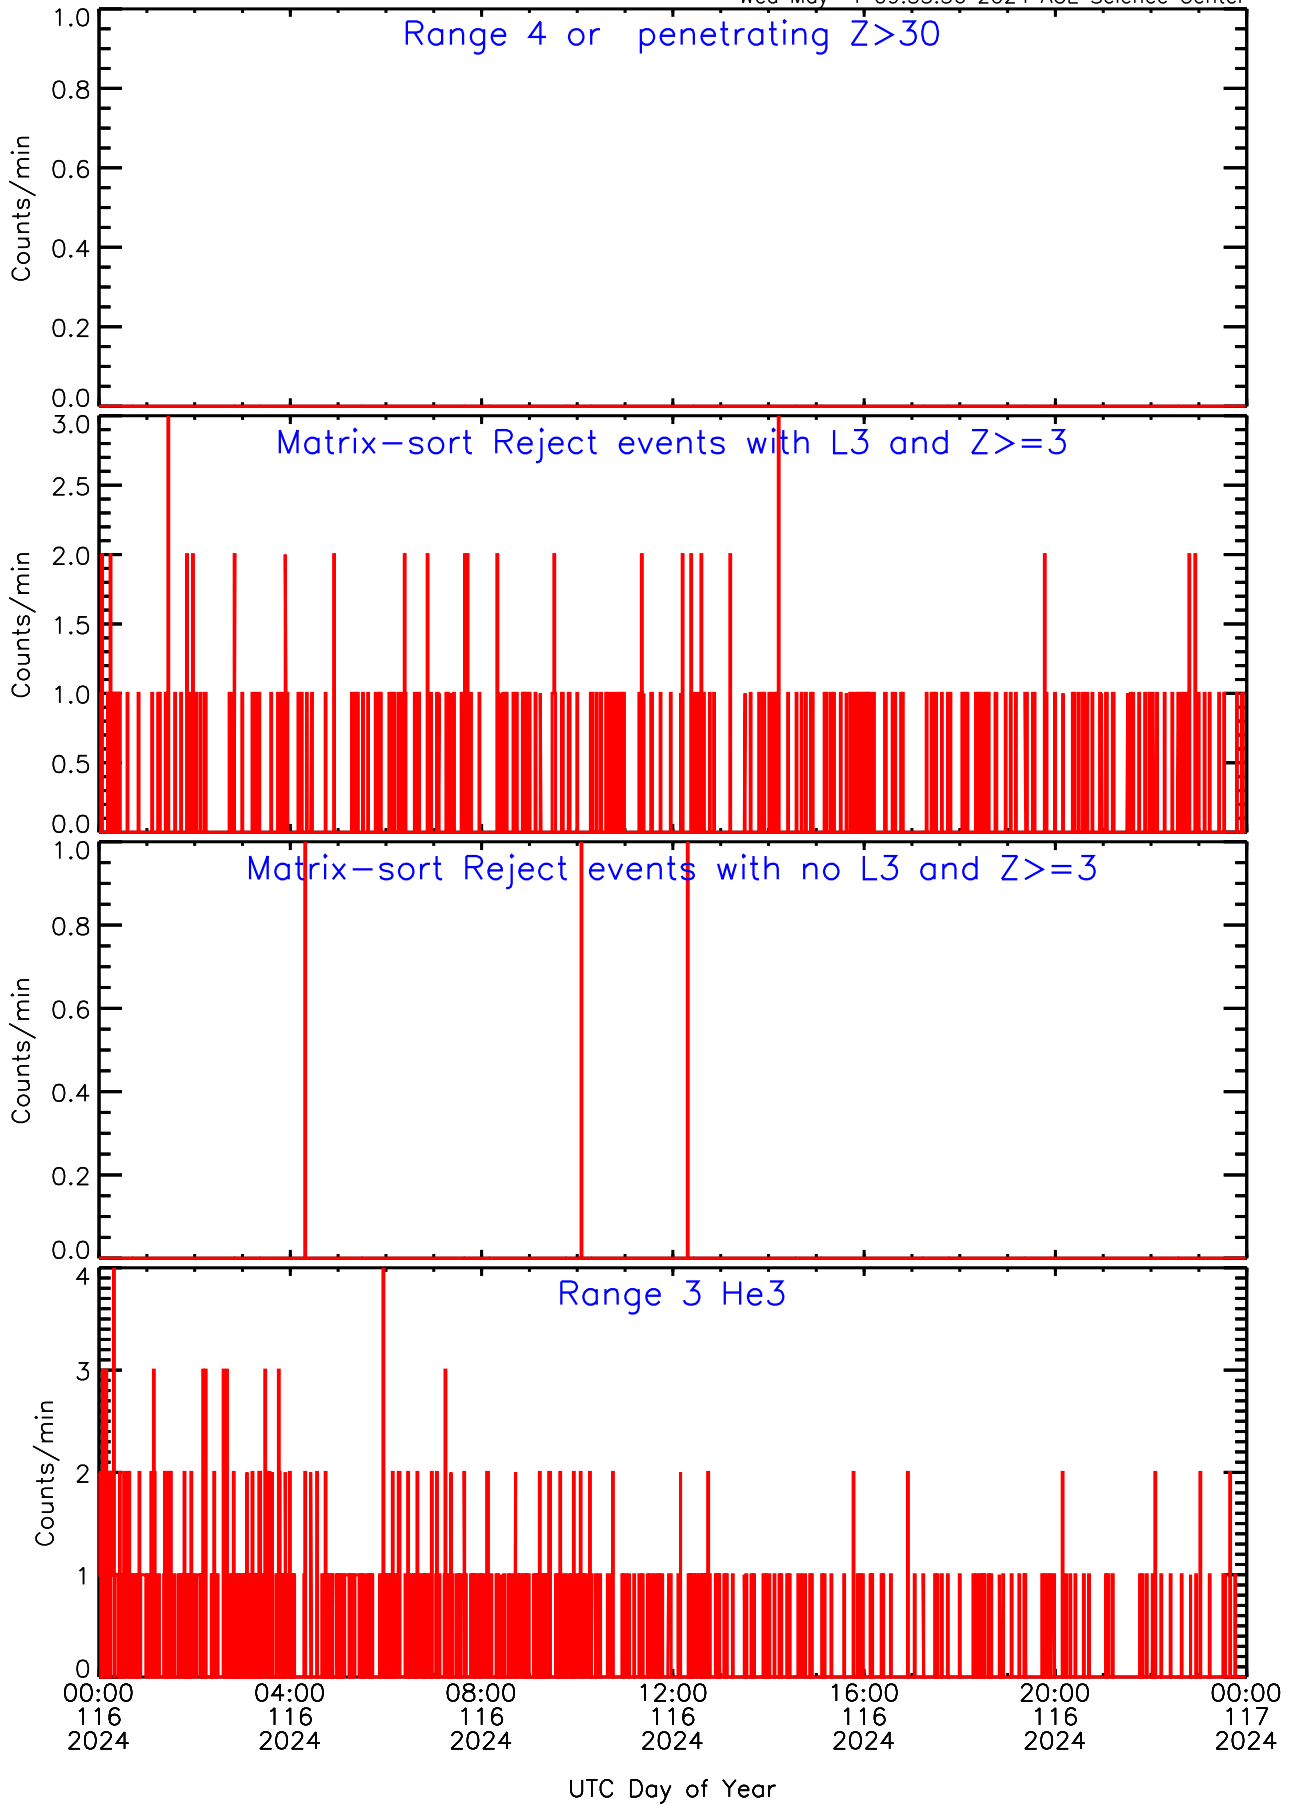

LET ahead Livetime/Trigger Data for 2024-116

Wed May 1 09:56:20 2024 ACE Science Center

LET ahead EVPRATES Data for 2024-116

Wed May 1 09:55:37 2024 ACE Science Center

LET ahead EVPRATES Data for 2024-116

Wed May 1 09:55:37 2024 ACE Science Center

LET ahead EVPRATES Data for 2024-116

Wed May 1 09:55:37 2024 ACE Science Center

LET ahead EVPRATES Data for 2024-116

Wed May 1 09:55:37 2024 ACE Science Center

LET ahead BUFRATES Data for 2024-116

Wed May 1 09:55:56 2024 ACE Science Center

LET ahead BUFRATES Data for 2024-116

Wed May 1 09:55:56 2024 ACE Science Center

LET ahead BUFRATES Data for 2024-116

Wed May 1 09:55:56 2024 ACE Science Center

LET ahead BUFRATES Data for 2024-116