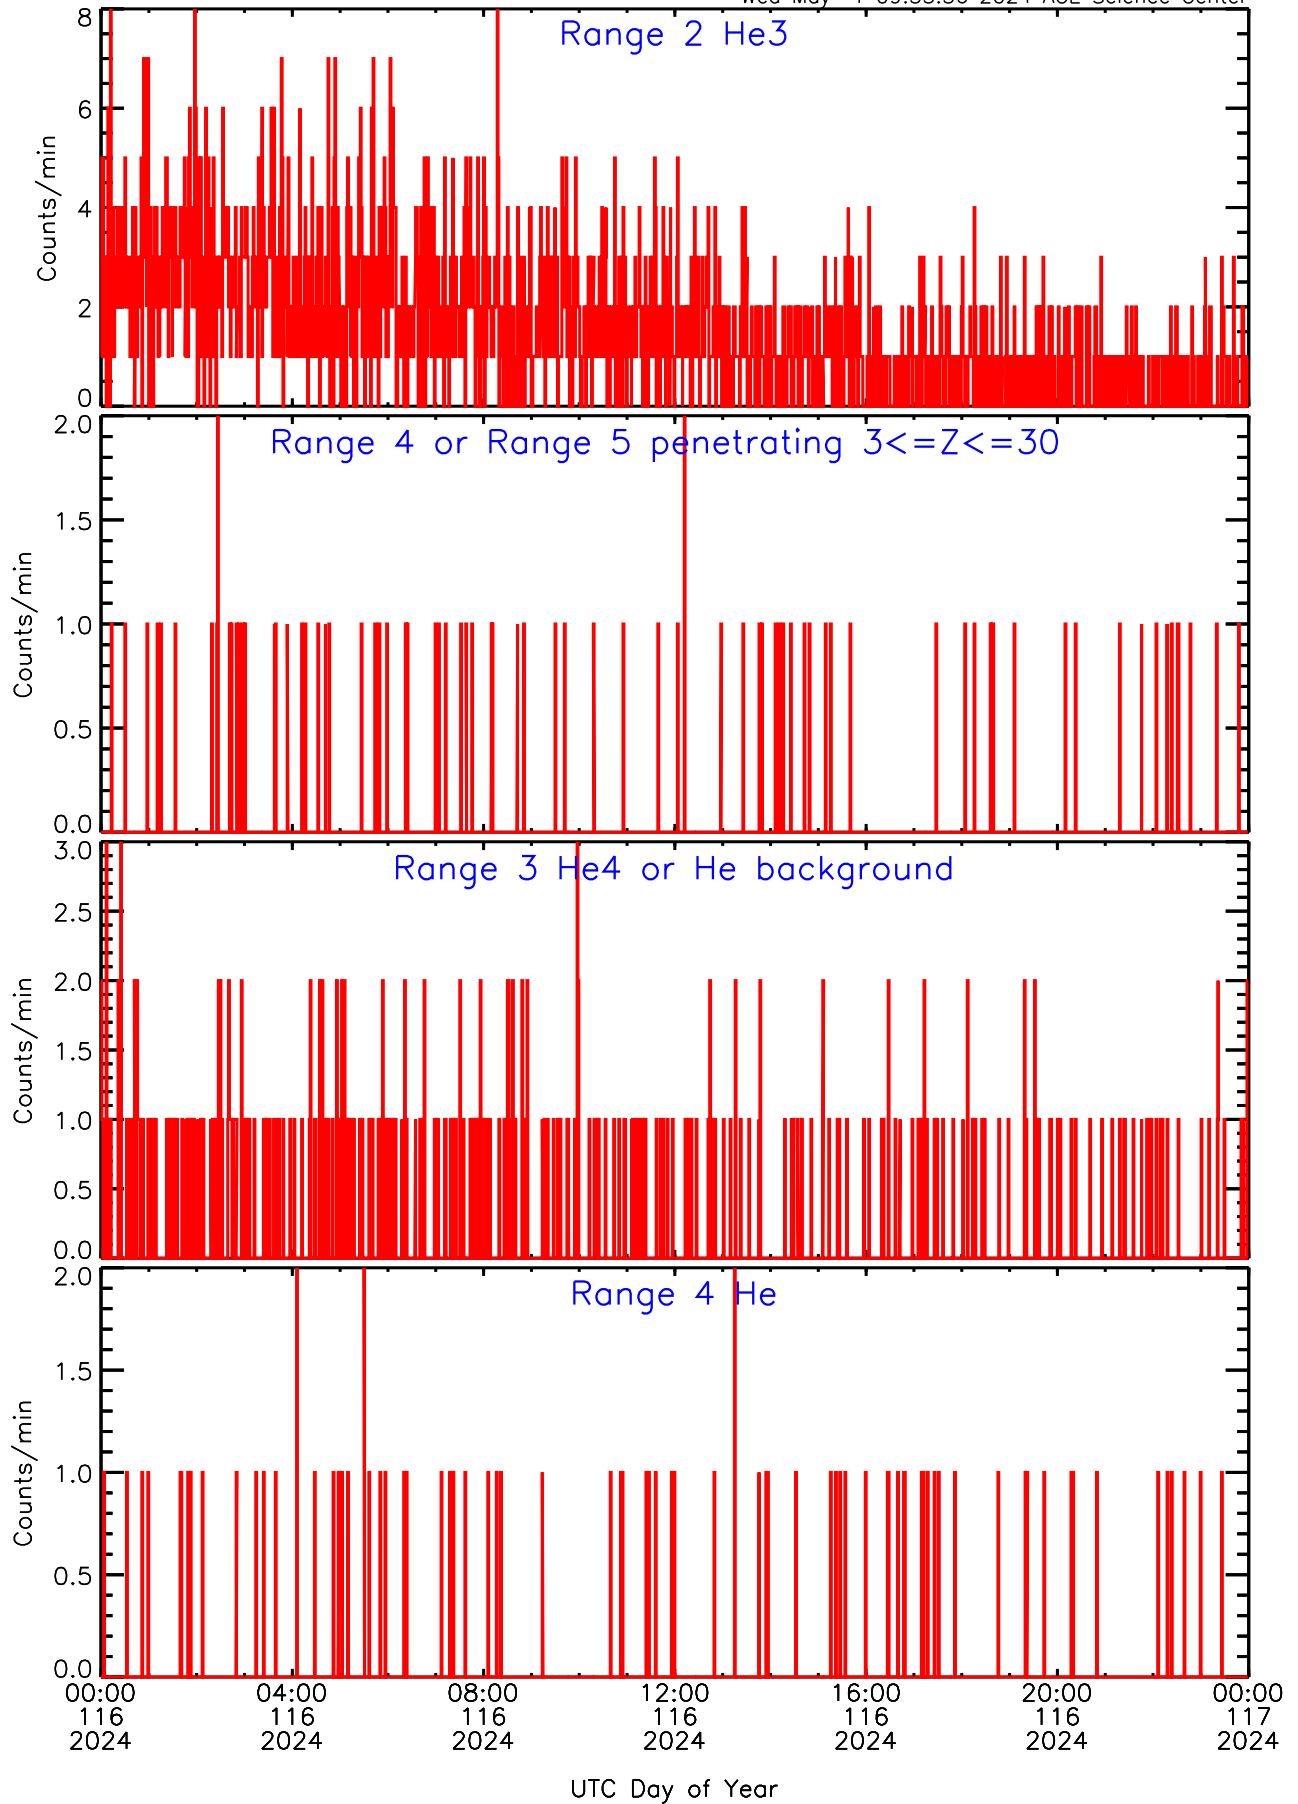

Wed May 1 09:55:37 2024 ACE Science Center

LET ahead EVPRATES Data for 2024-116

Wed May 1 09:55:37 2024 ACE Science Center

LET ahead EVPRATES Data for 2024-116

Wed May 1 09:55:37 2024 ACE Science Center

LET ahead BUFRATES Data for 2024-116

Wed May 1 09:55:56 2024 ACE Science Center

LET ahead BUFRATES Data for 2024-116

Wed May 1 09:55:56 2024 ACE Science Center

LET ahead BUFRATES Data for 2024-116

Wed May 1 09:55:56 2024 ACE Science Center

LET ahead BUFRATES Data for 2024-116